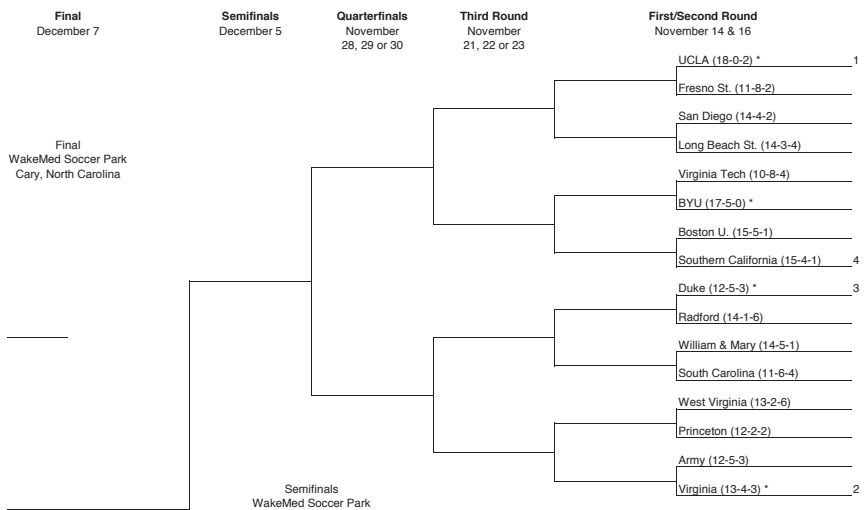

USC Probable Starters

No.	Name	Pos.	Yr.	GP-GS	G	A	Pts.	Shots	
7	Blakely Mattern	D	Jr.	21-21	4	0	8	20	
21	Brittany Rhoades	D	So.	21-21	0	5	5	14	
3	Samantha Diaz-Matosas	D	Jr.	21-21	2	2	6	14	
20	Ellen Fahey	D	Fr.	21-21	0	0	0	1	
8	Danila Monteiro	M	Sr.	15-11	1	2	4	21	
16	Lindsay Small	M	Jr.	21-21	3	1	7	34	
5	Kim Miller	M	Jr.	21-21	4	2	10	36	
4	Kayla Grimsley	F	Fr.	21-19	8	5	21	33	
12	Shannon Bigbie	F	Jr.	21-19	1	4	6	24	
27	Brooke Jacobs	F	So.	20-14	2	3	7	36	
No.	Name	Pos.	Yr.	Min.	GA	GAA.	Svs.	W-L	SO
29	Mollie Patton	GK	R-So.	1960:31	19	0.87	56	11-6-4	7