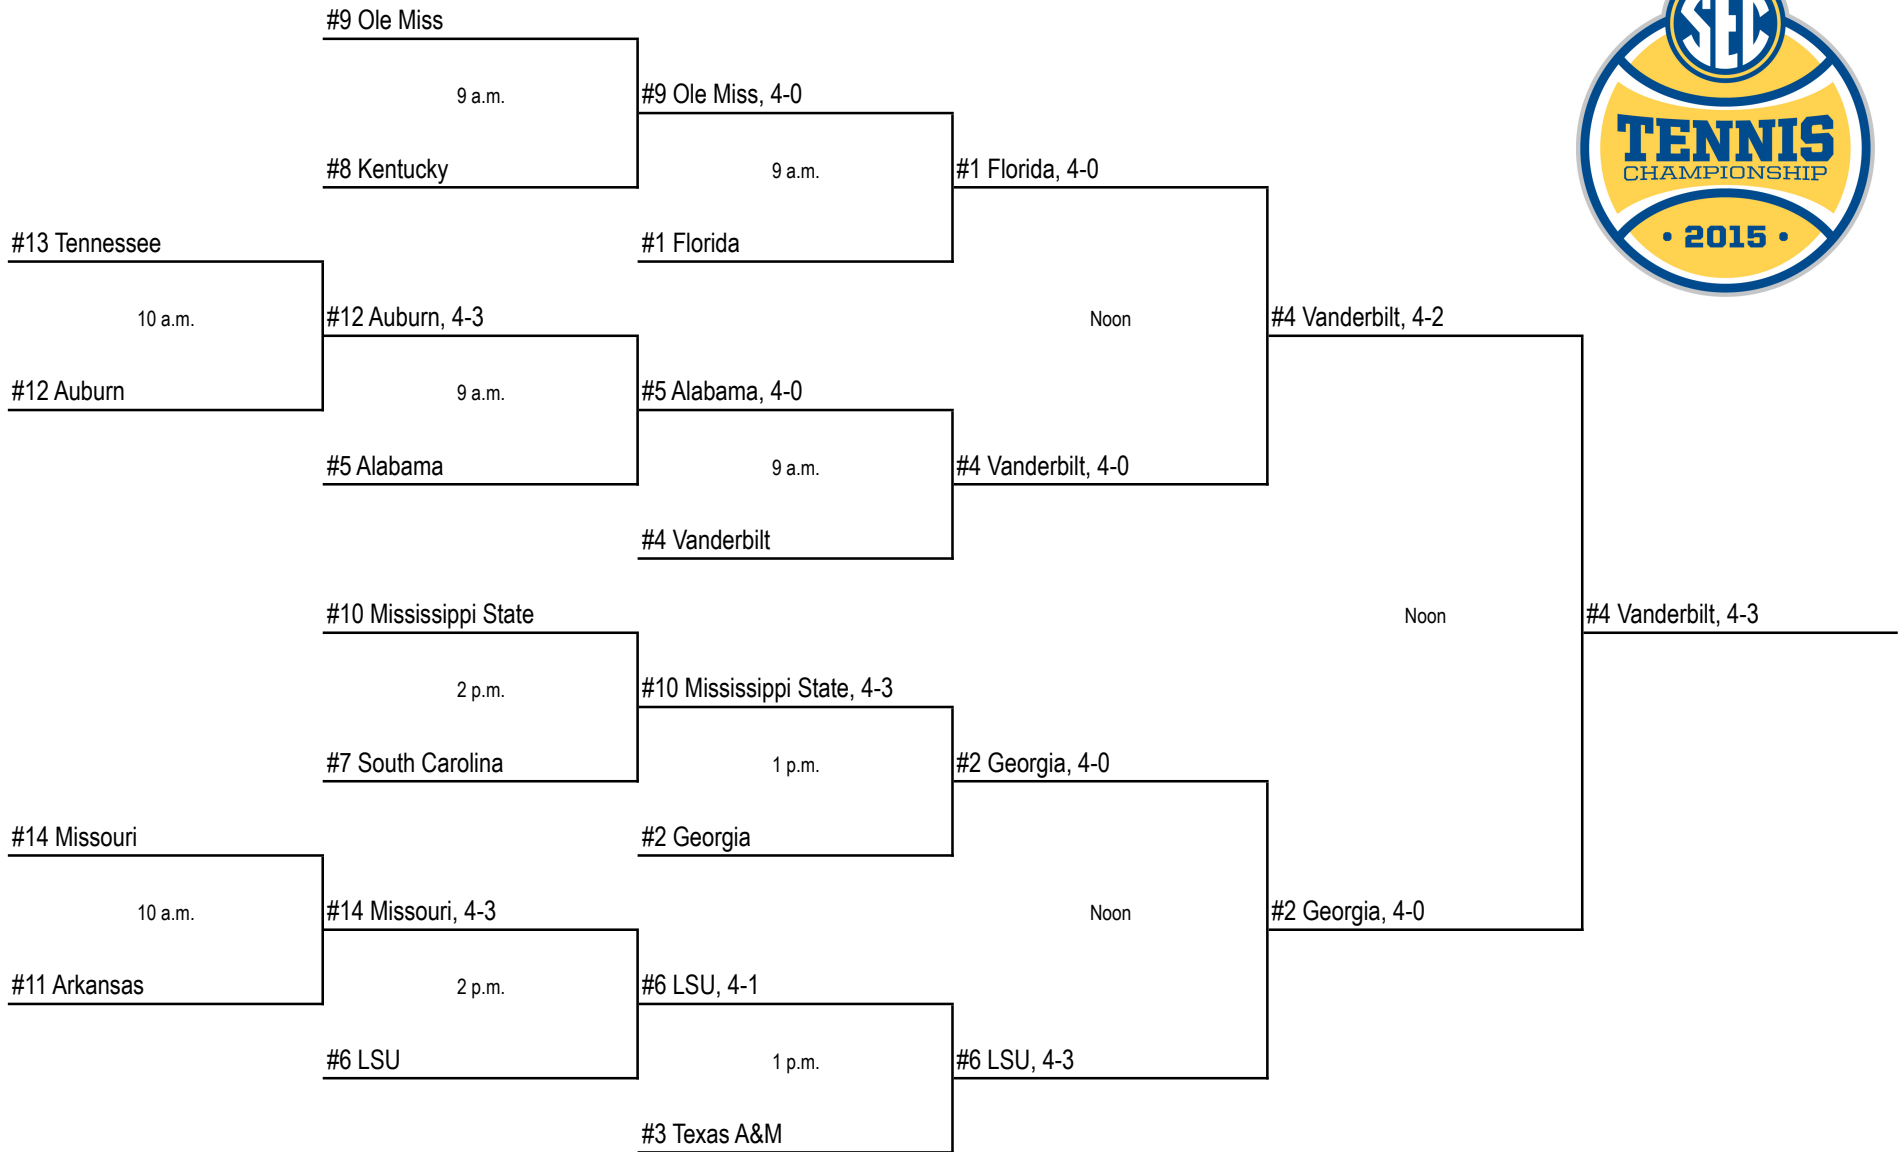

2015 SEC Women's Tennis Tournament

April 15 **April 16** **April 17** **April 18** **April 19**

First Round

Second Round

Quarterfinals

Semifinals

Championship

Tennis Match Results
(4) Vanderbilt vs (2) Georgia
4/19/2015 at Columbia, S.C.
(USC Field House)