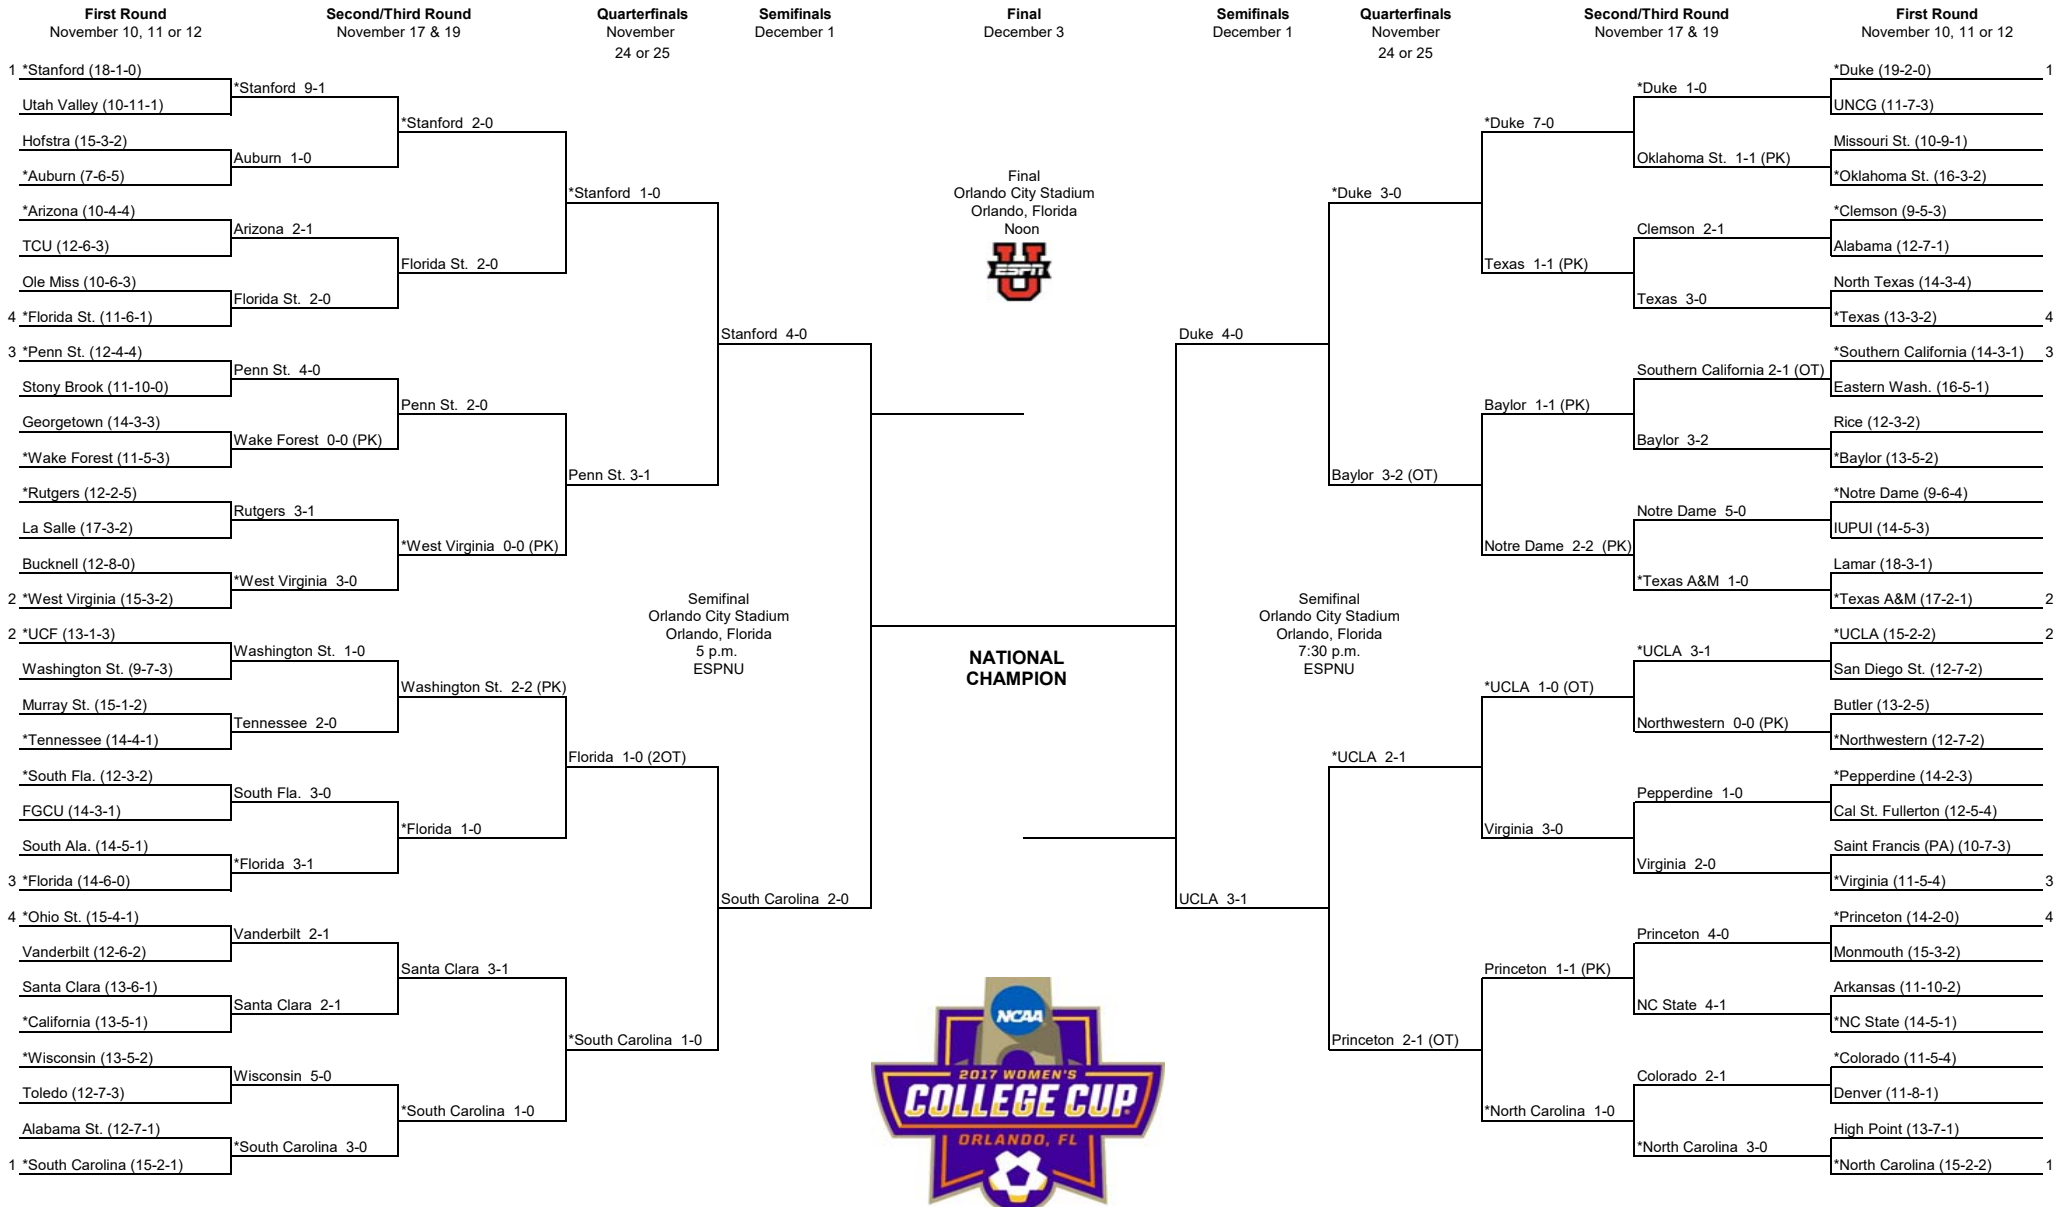

# DIVISION I WOMEN'S SOCCER CHAMPIONSHIP

\*Host institution for preliminary round games.  
All game times are Eastern standard time.  
Order of semifinal games determined after quarterfinal round games are completed.  
Second semifinal game will begin 45 minutes after conclusion of first game.