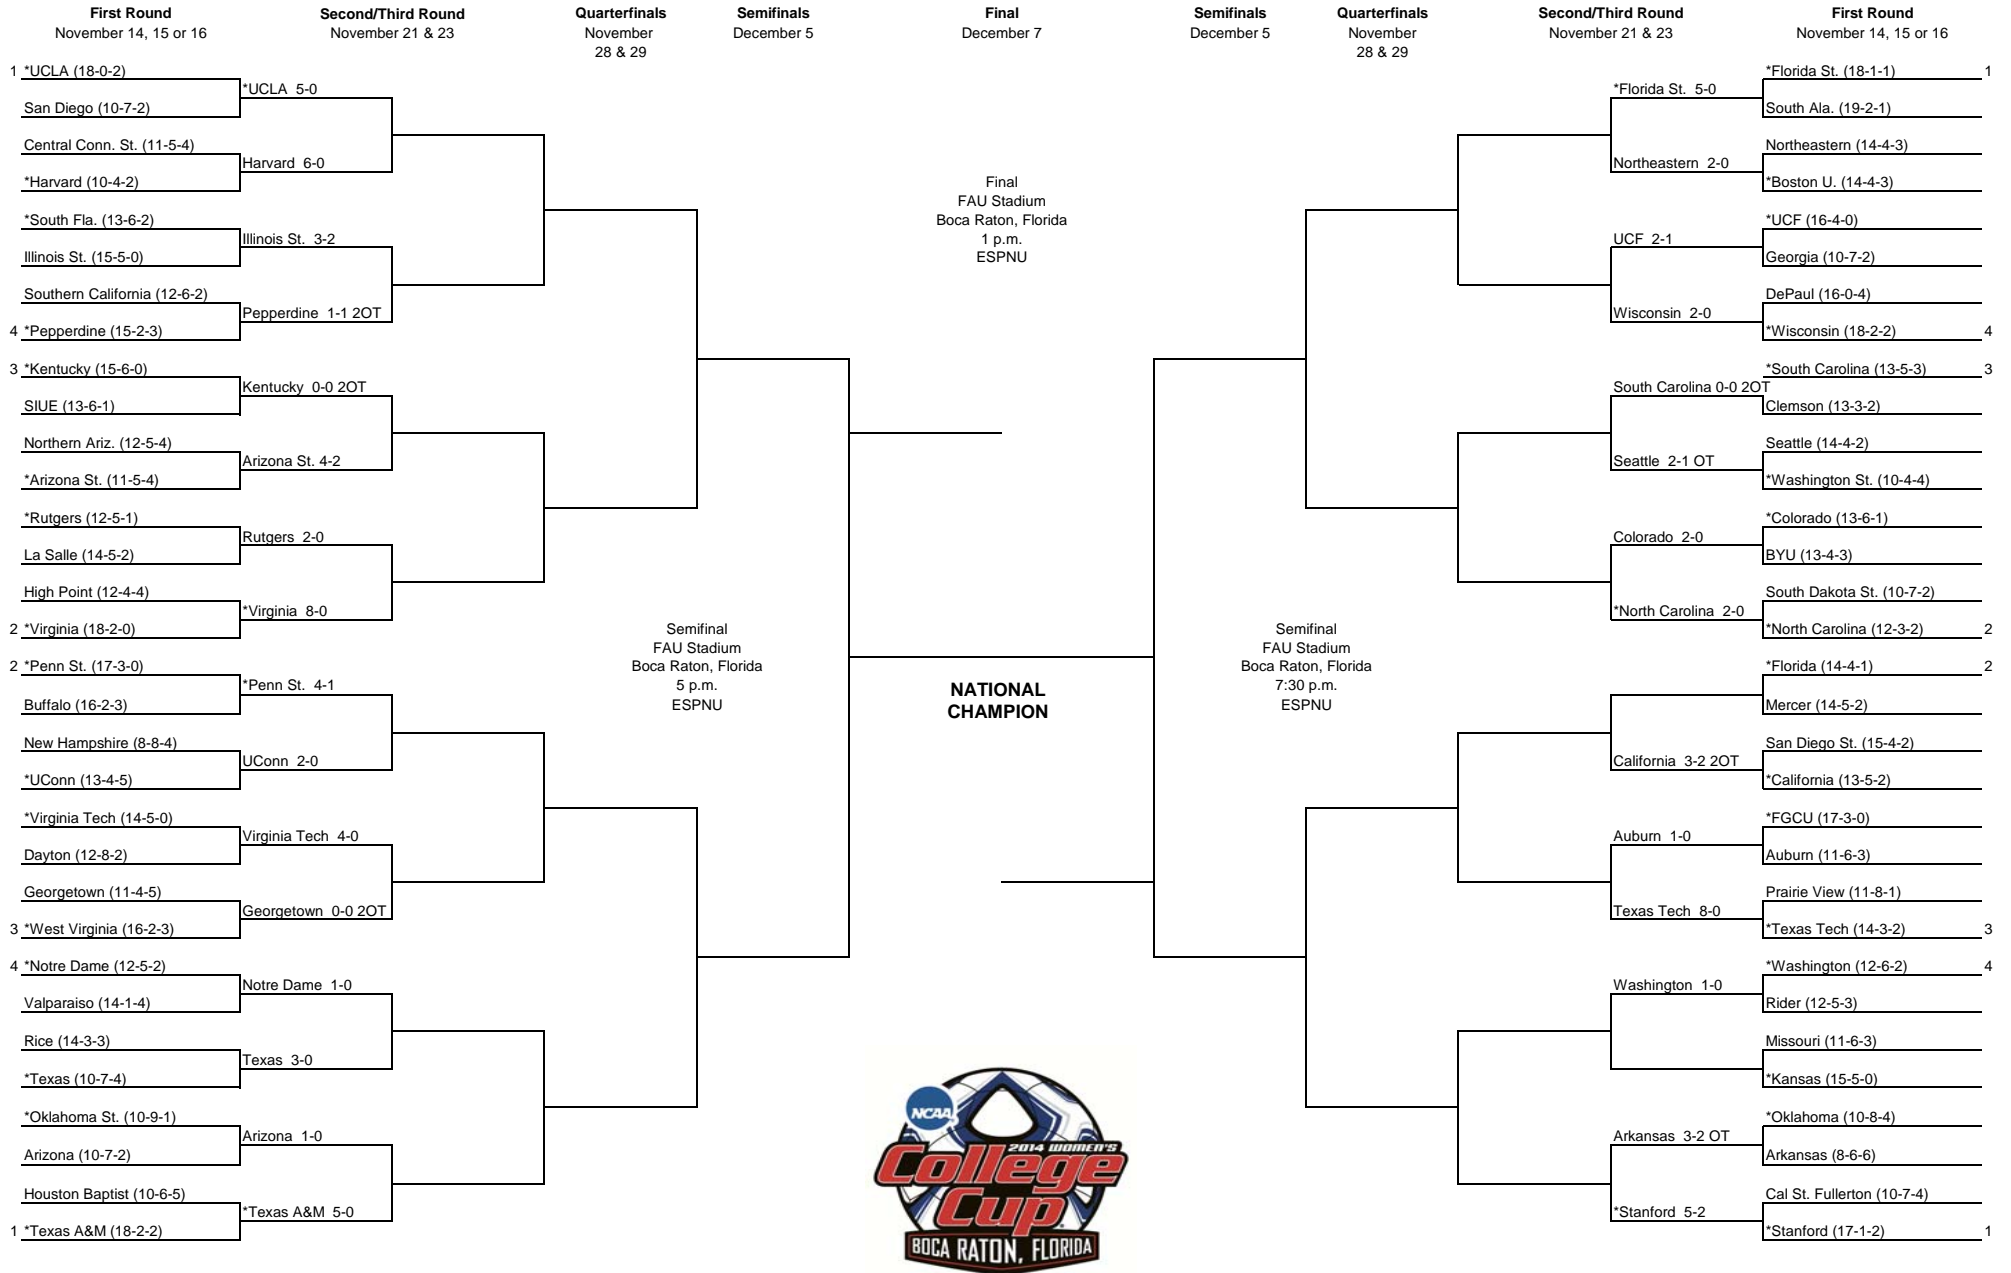

2014 NCAA Division I Women's SOCCER CHAMPIONSHIP

*Host institution for preliminary round games.
All game times are Eastern standard time.
Order of semifinal games will be determined after quarterfinal round games are completed.
Second semifinal game will begin play 45 minutes after the conclusion of the first game.