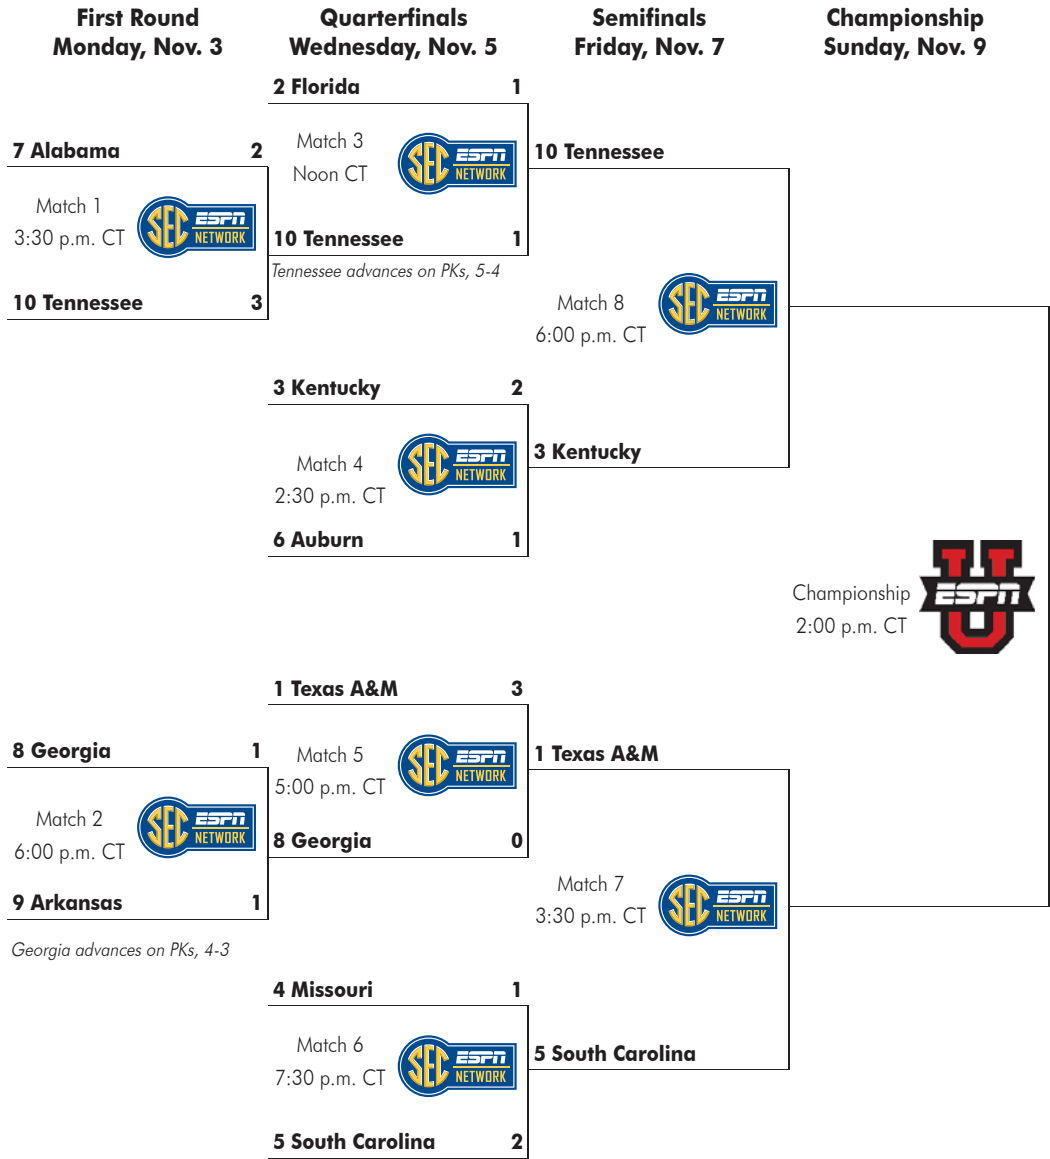

**2014 SEC TOURNAMENT
November 3-9 • Orange Beach Sportsplex • Orange Beach, Ala.**

SEC TOURNAMENT - NOV. 3-9 - ORANGE BEACH, ALA.

**The Automated ScoreBook For Soccer
South Carolina Combined Team Statistics (as of Nov 06, 2014)
All games**