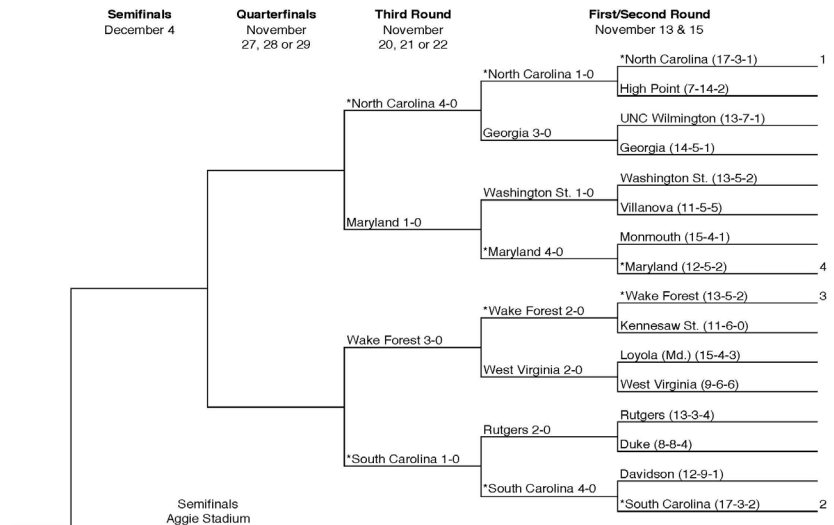

2009 NCAA Division I Women's SOCCER CHAMPIONSHIP

South Carolina Probable Starters

#	Name	Pos.	Class	GP-GS	G	A	P	Shots	Notes
21	Brittany Rhoades	D	Jr.	24-23	0	0	0	5	2007 Freshman All-American is team's top lockdown defender
7	Blakely Mattern	D	Sr.	24-24	7	1	15	21	Lowe's Senior CLASS Award finalist with another strong season
20	Ellen Fahey	D	So.	23-23	0	4	4	3	Physical center back has started every game of her career
12	Shannon Bigbie	D	Sr.	22-20	1	1	3	8	Solid senior plays up top and on the backline
5	Kim Miller	M	Sr.	24-24	3	11	17	31	Team engine has five game winning assists this season
16	Lindsay Small	M	Sr.	24-24	4	3	11	38	Consistent player scores and creates as defensive mid
15	Kortney Rhoades	M	So.	24-23	3	2	8	26	Transfer hit GWG to defeat Georgia in SEC Quarters
3	Samantha Diaz-Matosas	F	Sr.	24-24	4	5	13	36	Athletic player can play up top or back
4	Kayla Grimsley	F	So.	24-24	13	7	33	43	One goal shy of tying USC single-season record
27	Brooke Jacobs	F	Jr.	24-23	6	3	15	42	Has scored a first half goal in three straight NCAA games

No.	Name	Pos.	Yr.	Min.	GA	GAA.	Svs.	W-L	SO	Notes
29	Mollie Patton	GK	R-Jr.	2177:19	12	0.50	62	19-3-2	15	Third in the nation with 15 shutouts; ninth in GAA