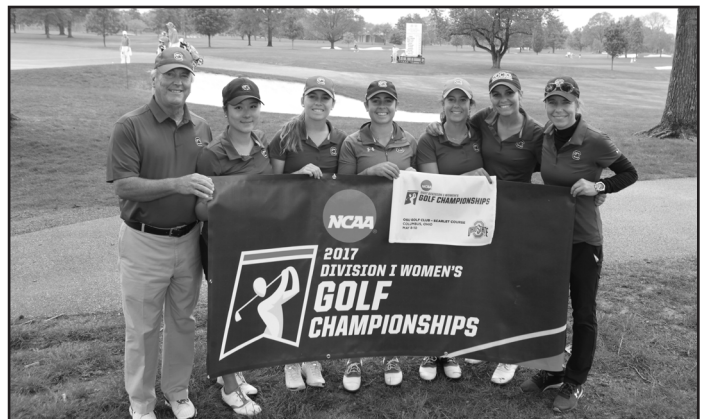

COACHING STAFF

Head Coach	Kalen Anderson (11th year) Duke '01
Assoc. Head Coach	Puggy Blackmon (23rd year) Carson-Newman '73
Volunteer Coach	Larry Mattox (2nd year)

PUBLIC RELATIONS INFORMATION

Women's Golf SID	Scott Waggoner
Waggoner Office Phone	(803) 777-1516
Waggoner Cell Phone	(860) 550-5872
Waggoner Email	waggones@mailbox.sc.edu
Fax	(803) 777-2967
Website	www.GamecocksOnline.com
Media Relations Dir.	Steve Fink
Mailing Address	Rice Athletics Center 1304 Heyward Street Columbia, SC 29208
Conference SID	Chuck Dunlap
Conference SID Email	cdunlap@sec.org
Conference Website	www.secsports.com

PROGRAM HISTORY

NCAA Championship Appearances	17
Last NCAA Appearance (Finish)	2017 (10th)
Best NCAA Appearance (Finish)	2012/2016 (5th)
NCAA Regional Appearances	24
Last NCAA Regional	2017 (1st)
Best NCAA Regional	2010, 2012, 2015, 2016, 2017 (1st)
SEC Championships	1 (2002)

TEAM INFORMATION

2017 SEC Championship Finish	5th of 14
2017 NCAA Columbus Regional Finish	1st of 18
2017 NCAA Championship Finish	10th of 24
2017 Final Ranking	12th (Golfstat)
Letterwinners Returning	6
Gaby Amos, Isidora Nilsson, Ainhoa Olarra Ana Pelaez, Anita Uwadia, Marion Veysseyre	
Letterwinners Lost	3
Katelyn Dambaugh, Marianna Monaco, Jia Xin Yang	
Newcomers	1
Lois Kaye Go	

*South Carolina is one of four schools to reach the
NCAA Championship in each of the last eight years.*