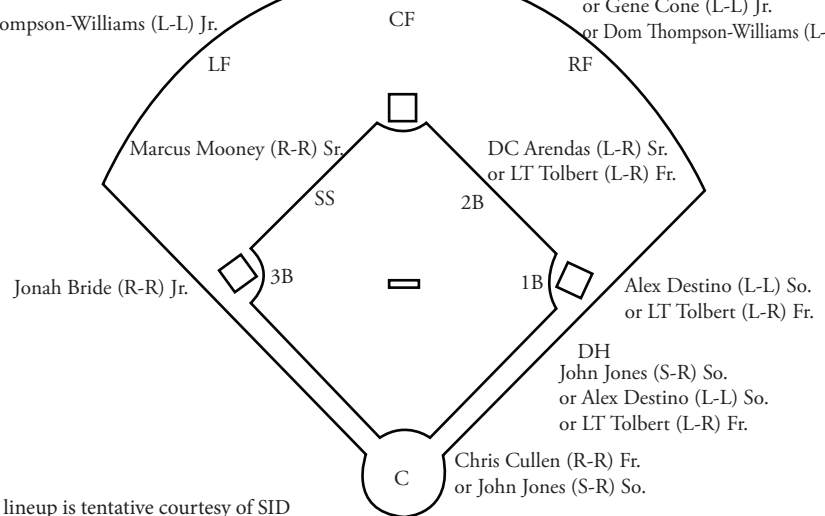

FACILITY INFORMATION

Stadium (Dimensions).....Founders Park
.....(L-325, C-400, R-325, A-375)
Capacity.....6,400 permanent 8,242 standing-room only
Press Box Phone.....803-777-6648

MEDIA INFORMATION

Assistant Athletics Director/Media Relations.... Steve Fink
Associate MR Director/Baseball Contact... Andrew Kitick
Media Relations Main Phone.....803-777-5204
Media Relations Fax.....803-777-2967
Kitick Office Phone.....803-777-5257
Kitick Cell Phone.....803-240-4150
Kitick E-mail.....kitick@mailbox.sc.edu
Official Athletics Web Site.....www.gamecocksonline.com
Official Baseball Twitter.....@GamecockBaseball
Media Relations Address.....
.....University of South Carolina Athletics
.....Rice Athletics Center
.....1304 Heyward Street
.....Columbia, SC 29208

Probable South Carolina Position Starters

Alex Destino (L-L) So.

or

Dom Thompson-Williams (L-L) Jr.

Gene Cone (L-L) Jr.

or Clark Scolamiero (L-L) So.

or Danny Blair (L-L) Fr.

T.J. Hopkins (R-R) Fr.

or Gene Cone (L-L) Jr.

or Dom Thompson-Williams (L-L) Jr.

Denote lineup is tentative courtesy of SID

FOR STARTERS

South Carolina (25-5, 7-2 SEC) returns to SEC action on Friday night as the Gamecocks begin a three-game series with Tennessee (18-11, 3-6 SEC). First pitch for the opener in 7 p.m. Game two on Saturday is 4 p.m. with the series finale on Sunday slated for 1:30 p.m. All three games will be broadcast on SEC Network Plus and are available on the Gamecock IMG Network including flagship station, 107.5 FM, "The Game." Carolina enters the weekend tied for first place in the league with Florida.

LOOKING BACK

Junior right-hander Taylor Widener worked five-plus innings to earn his first win of the season and combined with three relievers to limit 20th-ranked Coastal Carolina to five hits as Carolina earned a 4-2 victory Tuesday night. Dom Thompson-Williams and DC Arendas each had two hits apiece to lead the Gamecocks at the plate.

RANKINGS

South Carolina is ranked No. 6 by Collegiate Baseball, No. 7 in the USA Today Coaches Poll, No. 8 by Baseball America and D1Baseball and No. 11 by Perfect Game. Coastal Carolina is ranked No. 23 in this week's Collegiate Baseball Top 30.

SCHMIDT NAMED CO-PITCHER OF THE MONTH FOR MARCH BY THE NCBWA

South Carolina sophomore right-handed pitcher Clarke Schmidt was named National Co-Pitcher of the Month for March as announced by the National Collegiate Baseball Writers Association (NCBWA) on Monday. Schmidt won four games last month and struck out 46 batters in 37.0 innings pitched with a 2.19 ERA.

Schmidt opened the month pitching eight scoreless innings with nine strikeouts and just five hits allowed in an 8-1 victory over Clemson. He followed that up with 7.1 scoreless innings with just four hits allowed, no walks and nine strikeouts in a 9-0 victory over Charleston Southern. A week later as SEC play opened up, Schmidt struck out a career-high 11 batters in a 10-6 victory over Arkansas. His fourth win of the month would come at Ole Miss as he allowed just one run on nine hits in 6.2 innings with eight strikeouts in the 5-1 victory in Oxford.

For the season, Schmidt is 6-1 with a 1.80 ERA. He has allowed 12 runs, 10 earned, on 39 hits in 50.0 innings with seven walks and 60 strikeouts. Opponents are batting .214 against him. Schmidt is tied for the SEC lead in strikeouts, second in innings pitched, tied for second in wins, fifth in ERA and 12th in opponents batting average.

Founded in 1962, the NCBWA is dedicated to the advancement of college baseball. Membership is open to writers, broadcasters and publicists of the sport.

DYNAMIC DESTINO