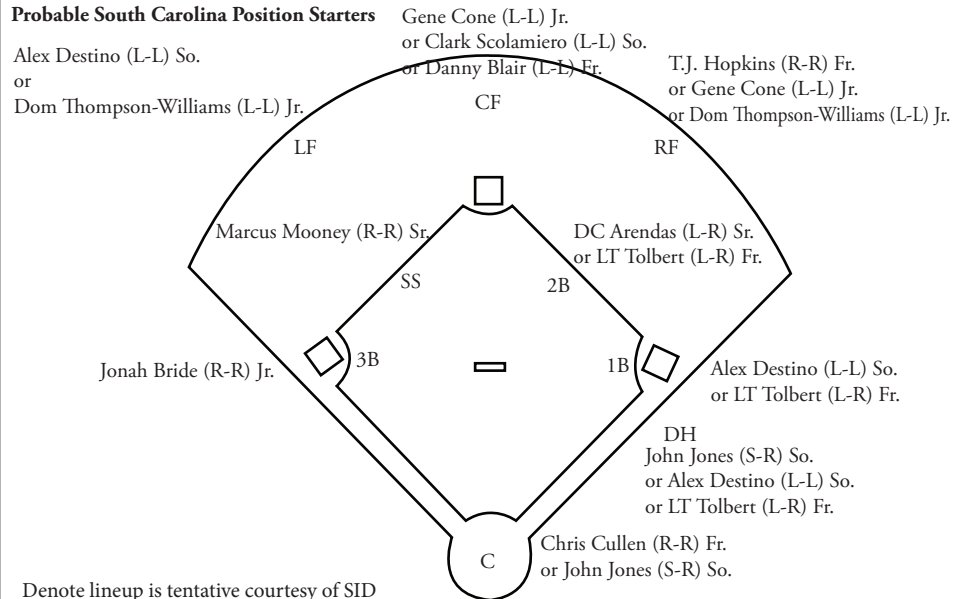

Probable South Carolina Position Starters

FOR STARTERS

South Carolina (25-5, 7-2 SEC) returns to SEC action on Friday night as the Gamecocks begin a three-game series with Tennessee (18-11, 3-6 SEC). First pitch for the opener in 7 p.m. Game two on Saturday is 4 p.m. with the series finale on Sunday slated for 1:30 p.m. All three games will be broadcast on SEC Network Plus and are available on the Gamecock IMG Network including flagship station, 107.5 FM, "The Game." Carolina enters the weekend tied for first place in the league with Florida.