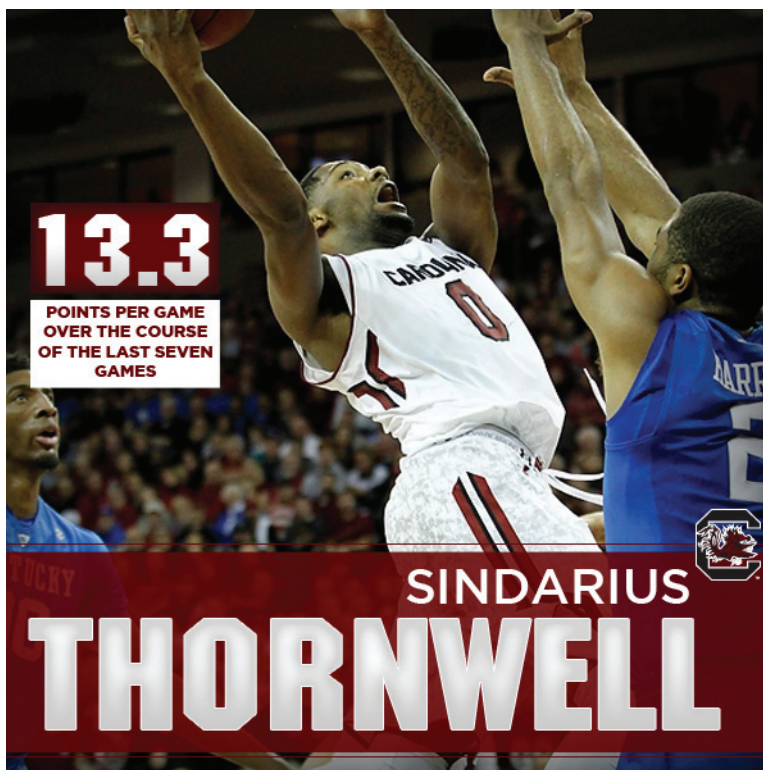

DOZIER NAMED MCDONALD'S ALL-AMERICAN

South Carolina men's basketball signee P.J. Dozier was named to the roster for the 38th annual McDonald's All-American Games, as announced on ESPNU Jan. 28. The men's game will take place on April 1, 2015, at the United Center in Chicago. Dozier is just the fourth South Carolina player to be selected to the squad, as the others include Dozier's uncle, Terry Dozier, South Carolina's all-time leading scorer BJ McKie, and Rolando Howell. It is Carolina's first McDonald's All-American signee since 2000.

CAROLINA CALLS, FRANK MARTIN SHOW SCHEDULES ANNOUNCED

Carolina Calls Radio Show Dates

(all shows air from 7-8 p.m. ET on 107.5 The Game/Gamecock Radio Network, and are located at Wild Wing Café in The Vista, unless otherwise noted)

December 4, 11*, 18
January 8*, 15, 22, 29
February 5, 12, 19, 26
March 4, 10

Frank Martin TV Show Dates

(The show will air at 11:30 a.m. ET with multiple re-runs; check local listings for all other air times)

December 7, 28
January 4, 11, 18, 25
February 8, 15, 22
March 1, 8

* The Dec. 11 call-in show will be at Wild Wing Café at the Village At Sandhills, and the Jan. 8 show will be at the Wild Wing Café at the Harbison location.