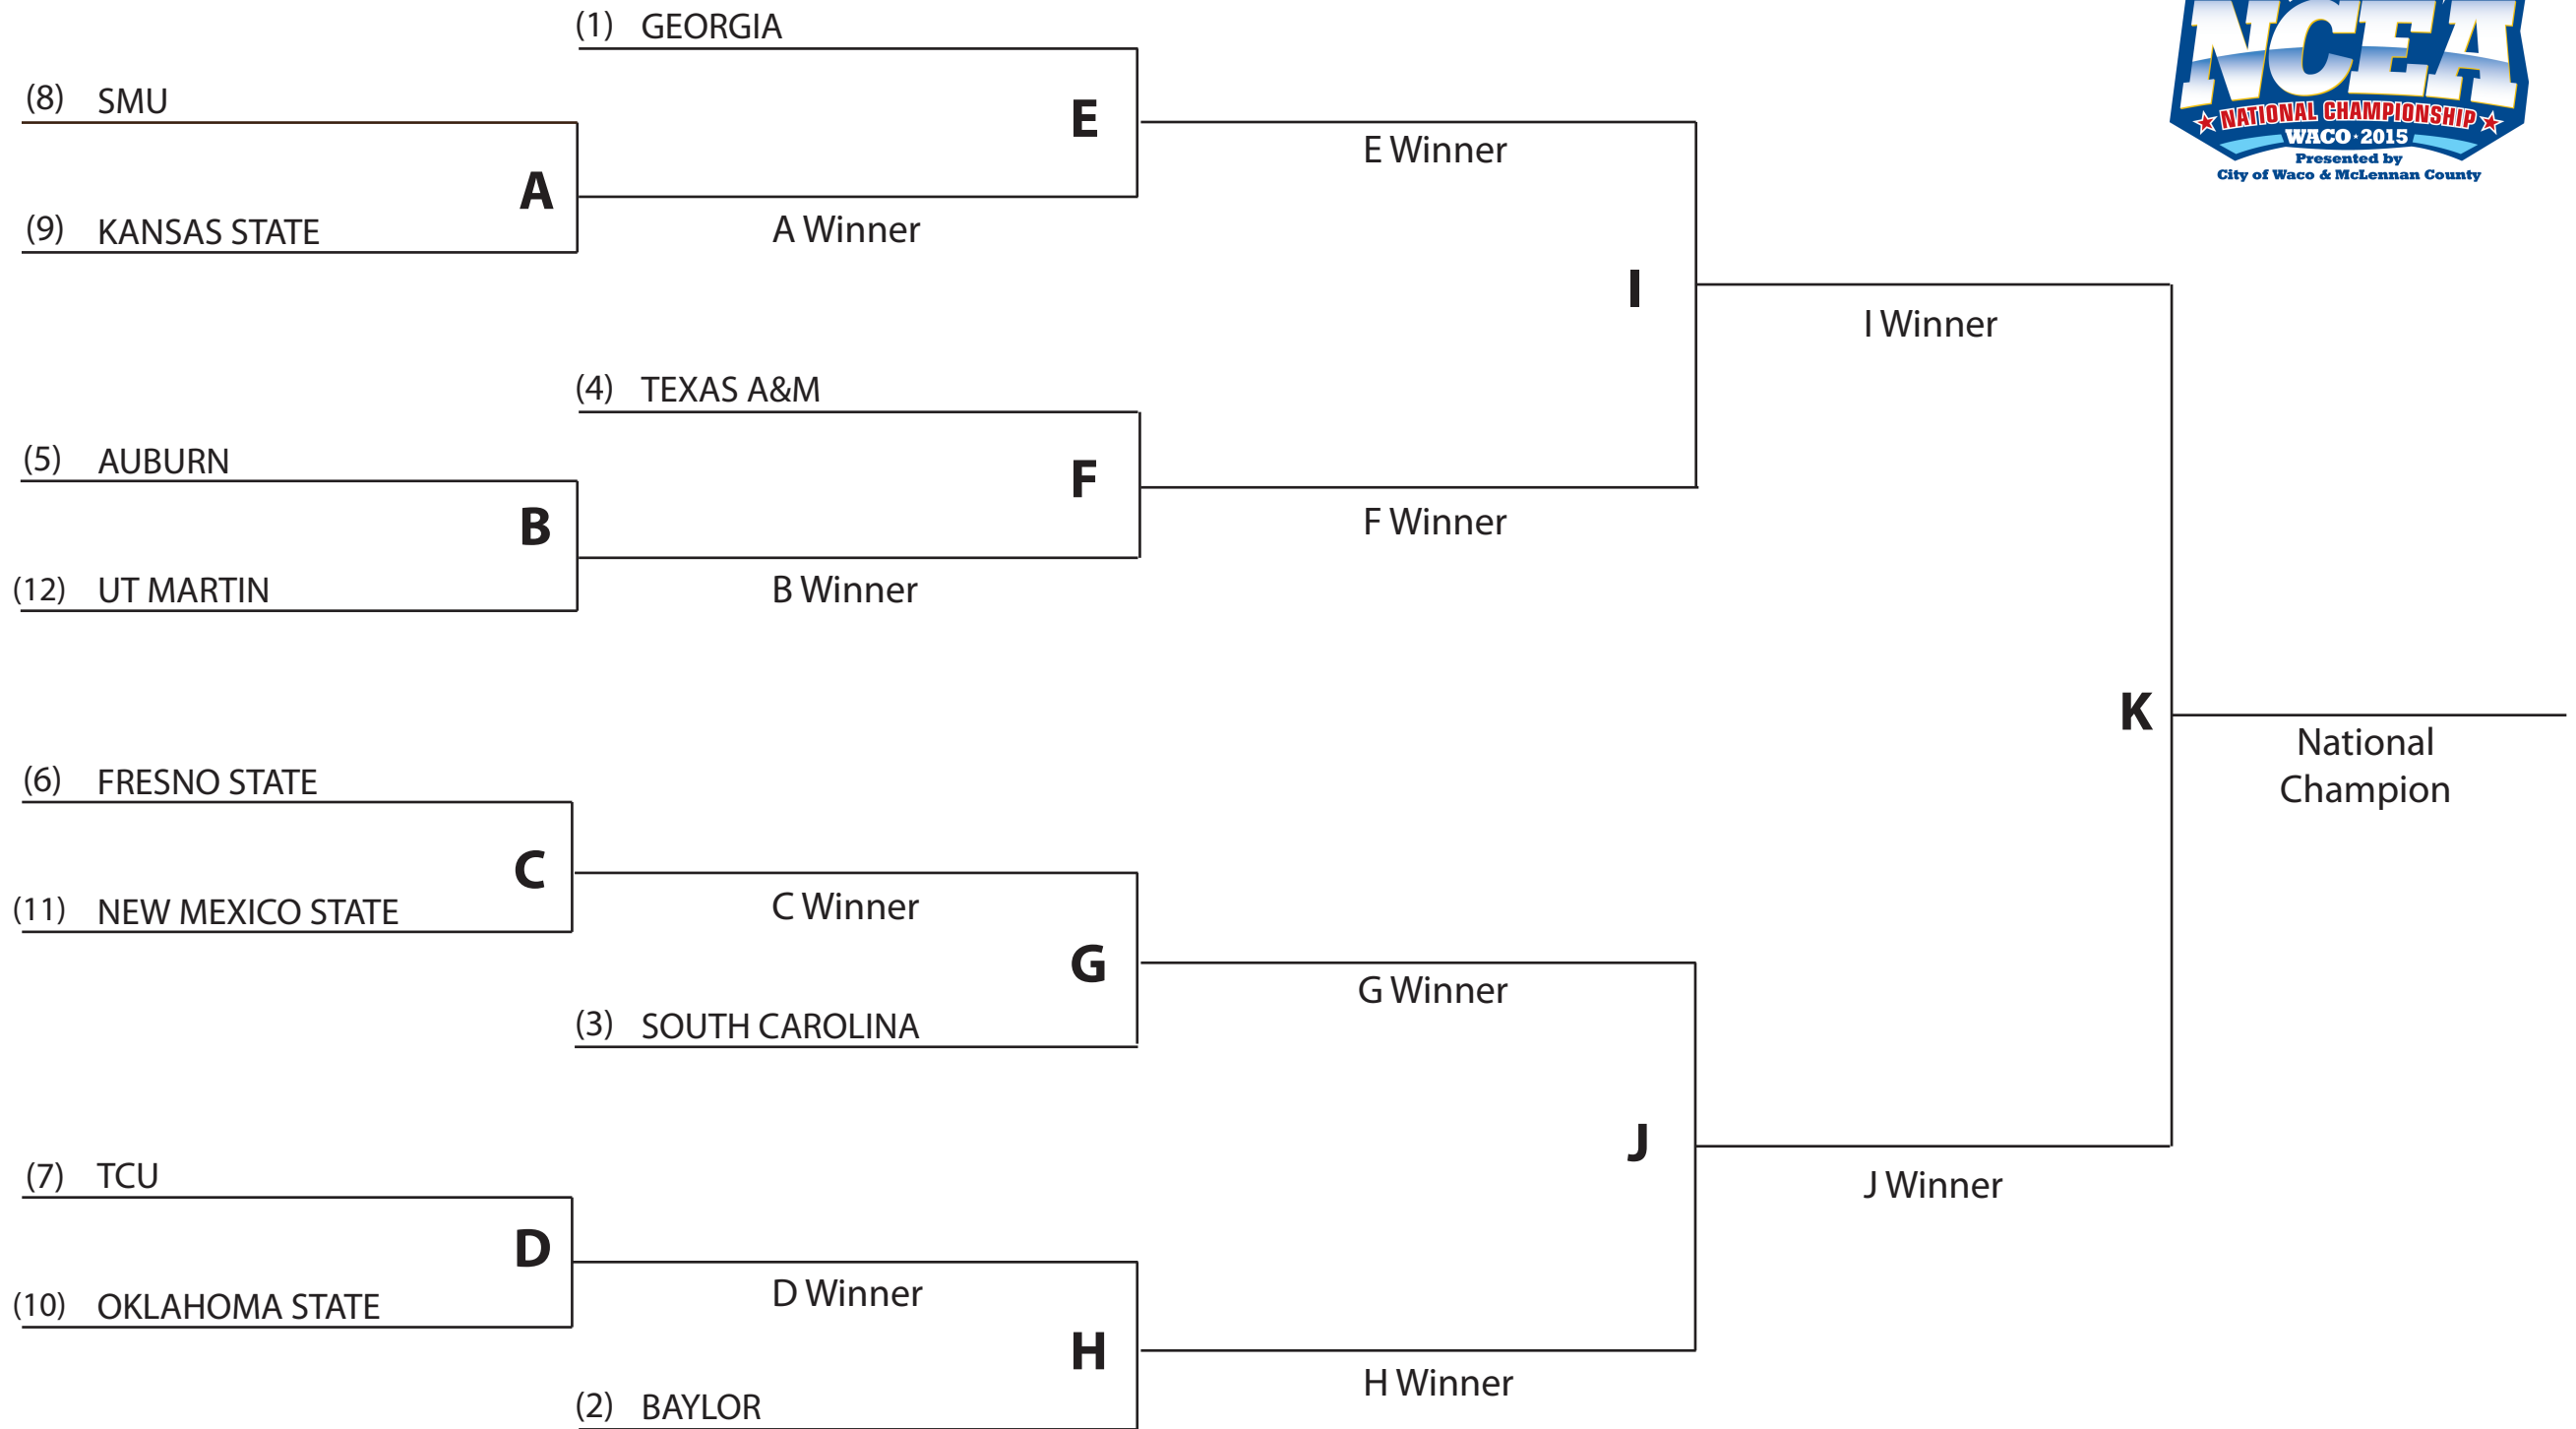

# 2015 National Collegiate Equestrian Championship

April 16-18, 2015 \* Waco, Texas \* Extraco Events Center

Round 1
A
B
C
D

Quarterfinals
E
F
G
H

Semifinals
I
J
Championship
K