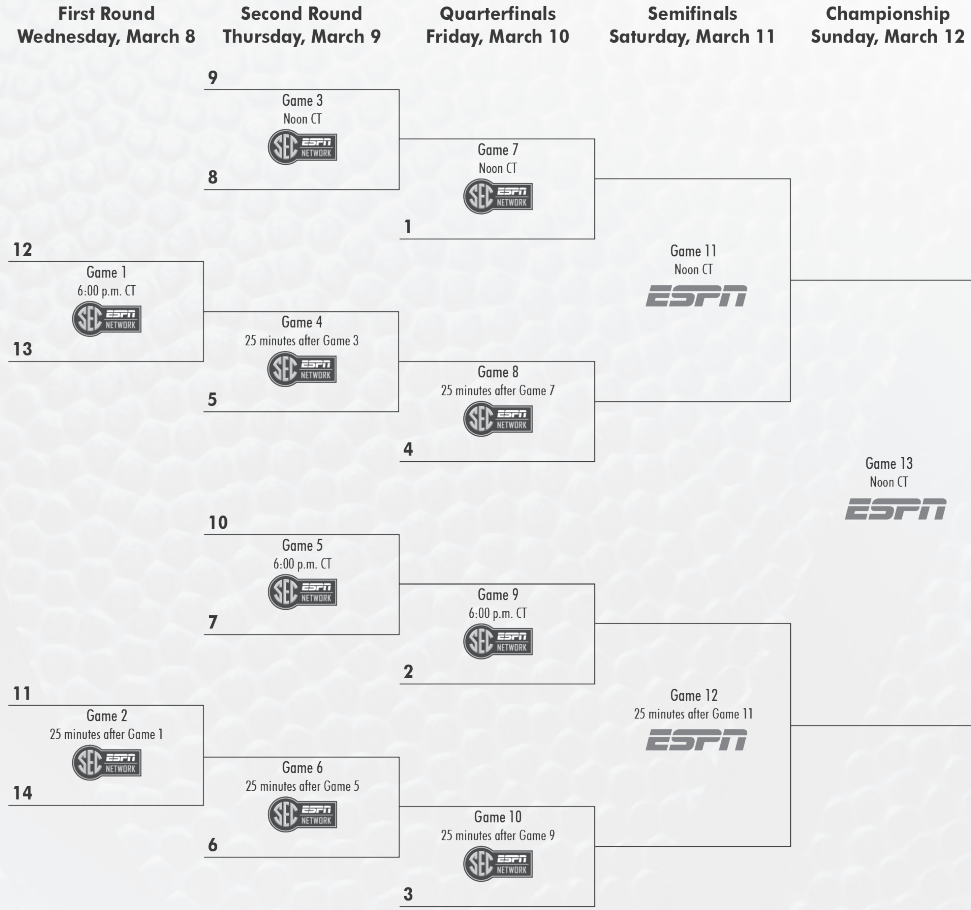

2017 SEC MEN'S BASKETBALL TOURNAMENT

MARCH 8-12 - BRIDGESTONE ARENA - NASHVILLE, TENN.

2017 SEC MEN'S BASKETBALL TOURNAMENT

March 8-12 • Bridgestone Arena • Nashville, Tenn.

**BRIDGESTONE
ARENA**