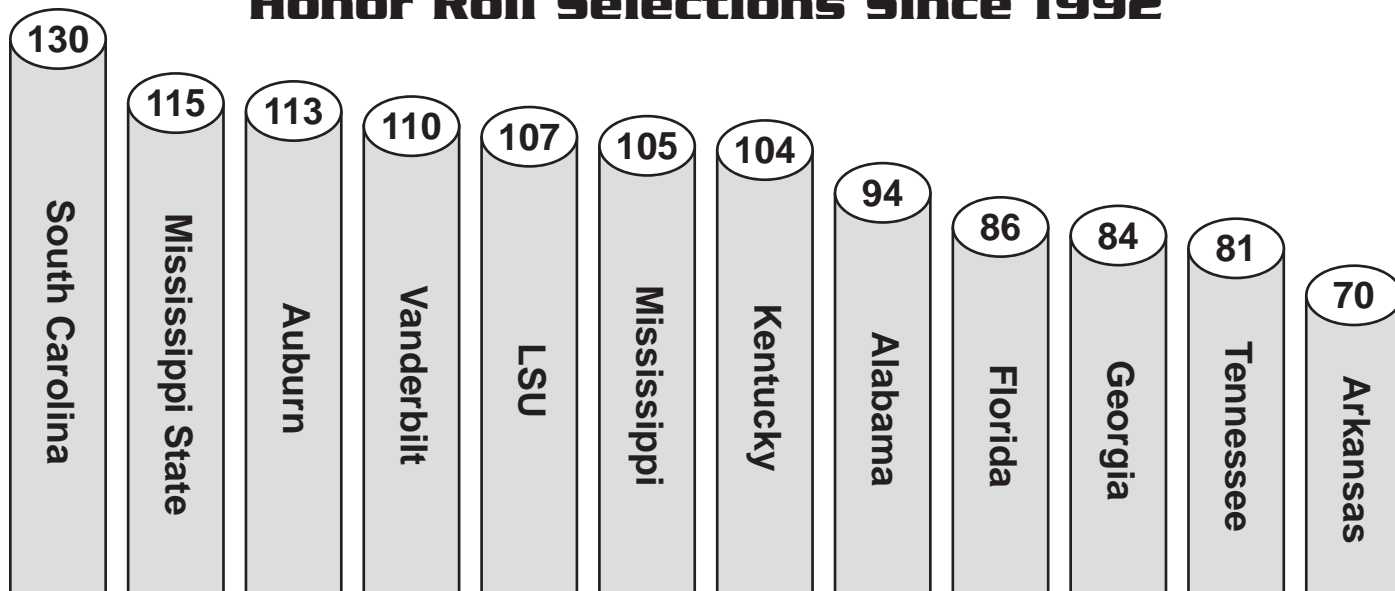

Men's & Women's Tennis SEC Academic Honor Roll Selections Since 1992

UNIVERSITY OF SOUTH CAROLINA

2006 OPPONENTS

Alabama April 2 • 1 p.m. Tuscaloosa, Ala.

Series Record USC leads 9-6
Last Meeting.....USC 4-3 (3/25/05)