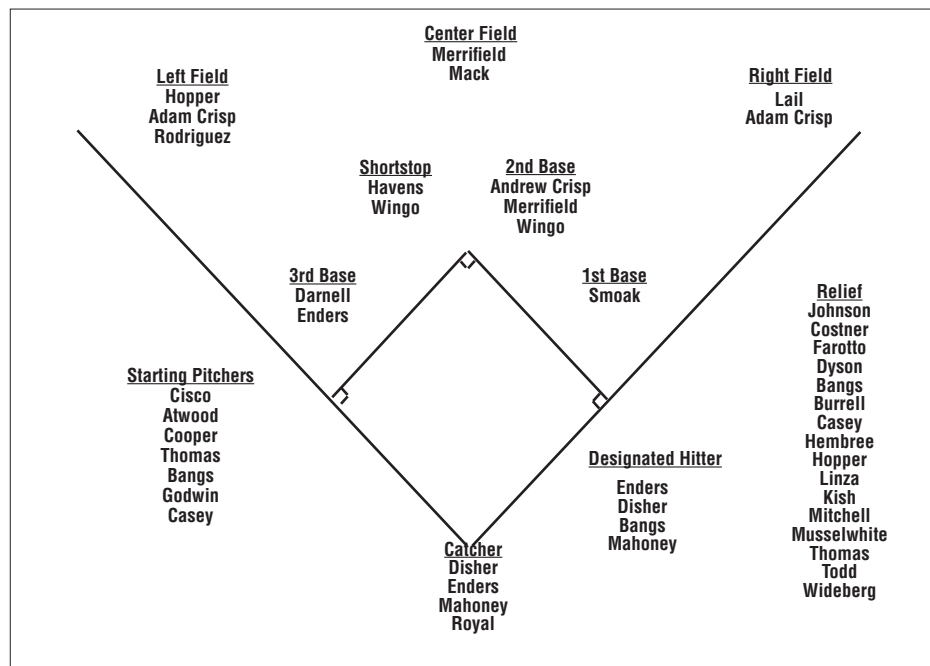

This year's 30-game SEC schedule begins on Friday, Mar. 14 with South Carolina traveling to Nashville, Tenn. for a three-game series with defending SEC champion Vanderbilt. The Gamecocks will return home the next weekend on Friday, Mar. 21 the SEC home opener, a three-game series vs. 2007 CWS participant Mississippi State.

"There is no question that opening up against two of the more successful teams of 2007 will be a tremendous challenge but there are no easy weekends in the SEC to begin with," said Tanner. "I don't think it matters who you play, when you play. Everybody is going to be good and we are in the No. 1 conference in the country. You know you are going to have to play well and be consistent to survive successfully in this league."

The Gamecocks will also host Kentucky, Ole Miss, Florida and Tennessee. Other SEC road contests include Georgia, Auburn, LSU and Arkansas. The Saturday, April 19 home game between South Carolina and Ole Miss will be televised on SEC-TV.