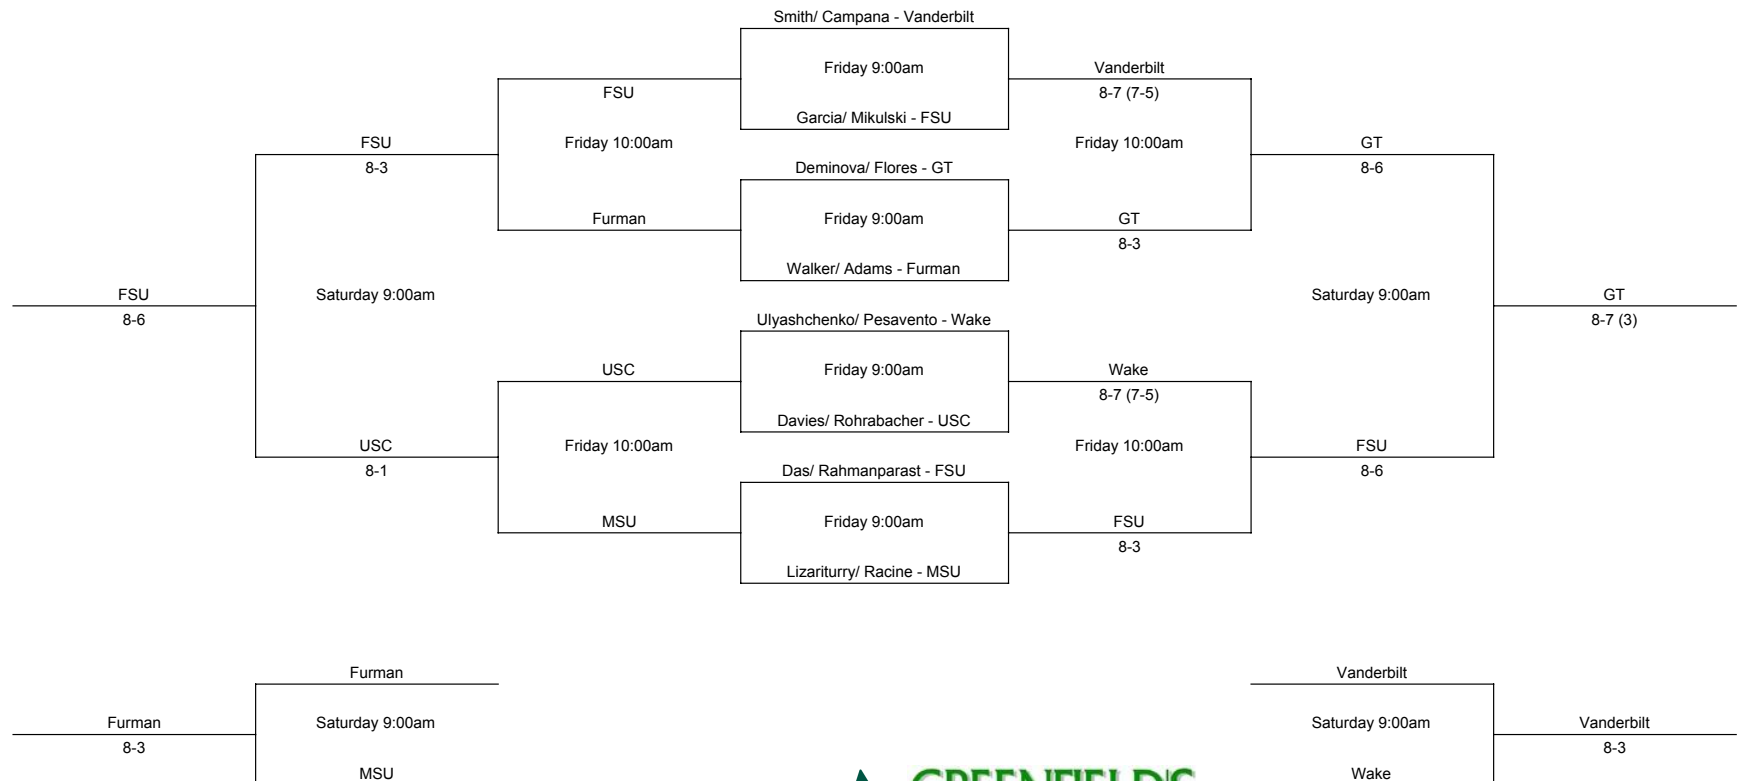

Furman Fall Classic September 21-23, 2018 Doubles Flight 1

Furman Fall Classic September 21-23, 2018 Doubles Flight 2

Furman Fall Classic September 21-23, 2018

Doubles Flight 3

Furman Fall Classic September 21-23, 2018

Doubles Flight 4

Furman Fall Classic September 21-23, 2018
 Doubles Flight 5

Round 1

Borders/ Hyche - Furman	
Friday 9:00am	Vanderbilt
Poluta - Texas/ Gish - Vanderbilt	8-4

Ballinger/ Hurley - OSU	
Friday 9:30am	OSU
Angylosy/ Marti - Clemson	8-3

Round 3

Borders/ Hyche - Furman	
Saturday 9:00am	Furman
Ballinger/ Hurley - OSU	8-6

Angylosy/ Marti - Clemson	
Saturday 9:00 am (Indoors)	Texas/Vanderbilt
Poluta - Texas/ Gish - Vanderbilt	8-3

Round 2

Borders/ Hyche - Furman	
Friday 9:00am	Furman
Angylosy/ Marti - Clemson	8-2

Ballinger/ Hurley - OSU	
Friday 9:00am	Texas/Vanderbilt
Poluta - Texas/ Gish - Vanderbilt	8-3