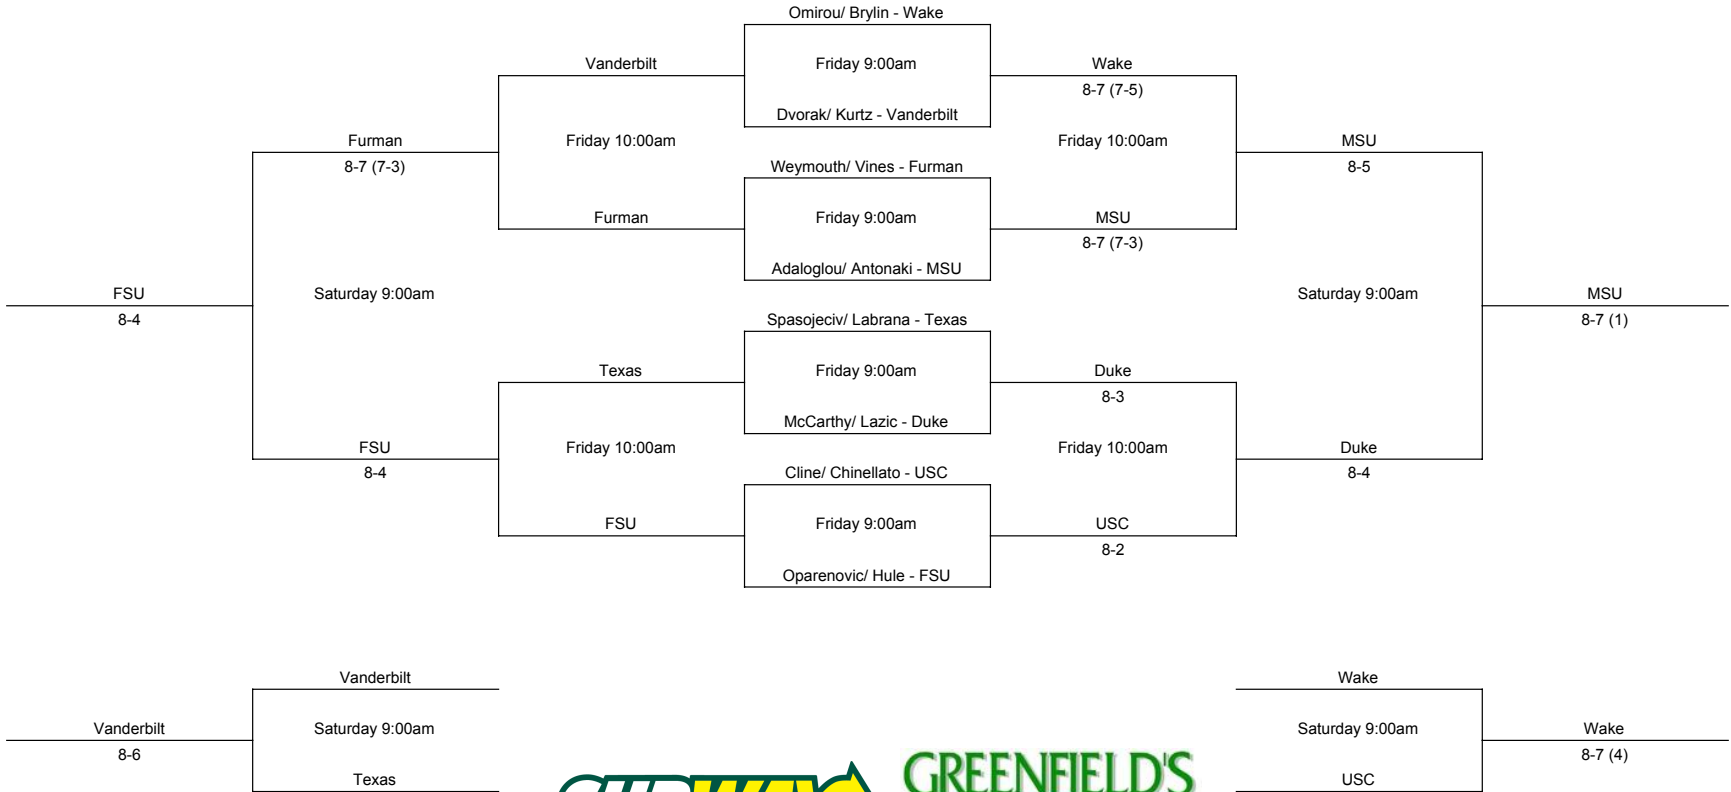

Furman Fall Classic September 21-23, 2018 Extra Matches

Saturday 9/22/2018				
Giulia Turconi - USC vs. Lexi Franco - Wake	10:15am (Indoors)	Wake 7-5, 6-3		
Meredith Roberts - MSU vs. Eva Borders - Furman	10:15am (Indoors)	MSU 6-2, 6-2		
Laura Marti - Clemson vs. Mary Hunter Hyché - Furman	11:30am (Indoors)	Furman 6-0, 0-6, 7-5		
Sunday 9/23/2018				
Eva Borders - Furman vs. Laura Marti - Clemson	12:00 PM	Furman 6-7 retire		
Mary Hunter Hyché - Furman vs. Giulia Turconi - USC	10:30pm (Indoors)	USC 6-2, 6-2		
Meredith Roberts - MSU - vs. MC Meredith - Wake	12:00 PM	MSU 6-3, 6-2		
Bojana Markovic - Texas -vs. Shiori Fukuda - OSU		Texas 6-7(5), 6-4, 6-4		

Furman Fall Classic September 21-23, 2018 Doubles Flight 1

Furman Fall Classic September 21-23, 2018 Doubles Flight 2

Furman Fall Classic September 21-23, 2018

Doubles Flight 3

Furman Fall Classic September 21-23, 2018

Doubles Flight 4

Furman Fall Classic September 21-23, 2018
 Doubles Flight 5

Round 1

Borders/ Hyche - Furman	
Friday 9:00am	Vanderbilt
Poluta - Texas/ Gish - Vanderbilt	8-4

Ballinger/ Hurley - OSU	
Friday 9:30am	OSU
Angylosy/ Marti - Clemson	8-3

Round 3

Borders/ Hyche - Furman	
Saturday 9:00am	Furman
Ballinger/ Hurley - OSU	8-6

Angylosy/ Marti - Clemson	
Saturday 9:00 am (Indoors)	Texas/Vanderbilt
Poluta - Texas/ Gish - Vanderbilt	8-3

Round 2

Borders/ Hyche - Furman	
Friday 9:00am	Furman
Angylosy/ Marti - Clemson	8-2