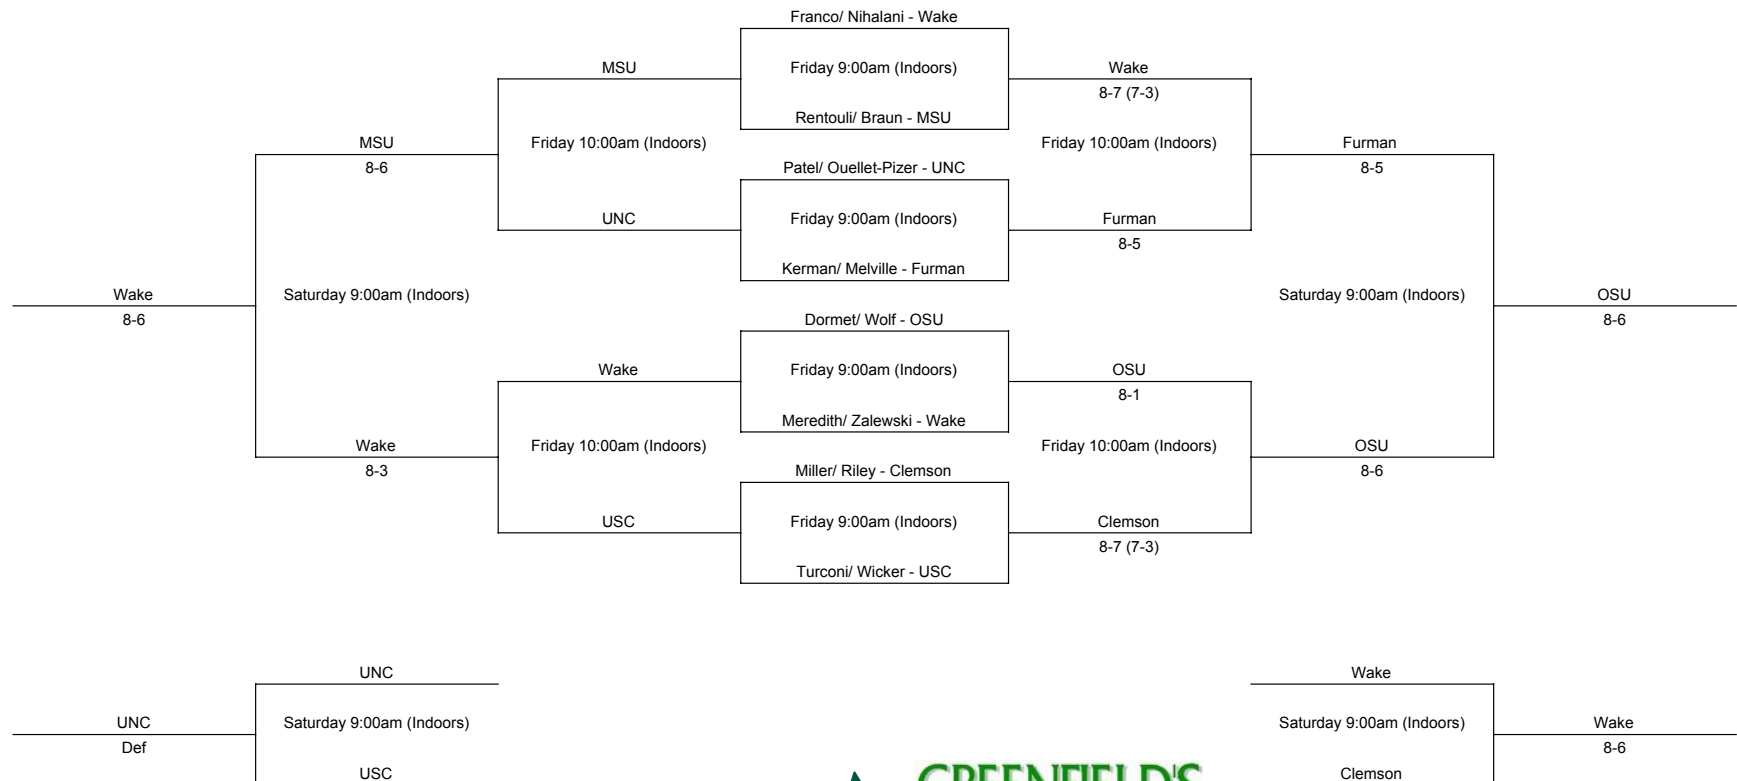

Furman Fall Classic September 21-23, 2018 Doubles Flight 1

Furman Fall Classic September 21-23, 2018 Doubles Flight 2

Furman Fall Classic September 21-23, 2018

Doubles Flight 3

Furman Fall Classic September 21-23, 2018

Doubles Flight 4

Furman Fall Classic September 21-23, 2018
 Doubles Flight 5

Round 1

Borders/ Hyche - Furman	
Friday 9:00am	Vanderbilt
Poluta - Texas/ Gish - Vanderbilt	8-4

Ballinger/ Hurley - OSU	
Friday 9:30am	OSU
Angylosy/ Marti - Clemson	8-3

Round 3

Borders/ Hyche - Furman	
Saturday 9:00am	Furman
Ballinger/ Hurley - OSU	8-6

Angylosy/ Marti - Clemson	
Saturday 9:00 am (Indoors)	Texas/Vanderbilt
Poluta - Texas/ Gish - Vanderbilt	8-3

Round 2

Borders/ Hyche - Furman	
Friday 9:00am	Furman
Angylosy/ Marti - Clemson	8-2

Ballinger/ Hurley - OSU	
Friday 9:00am	Texas/Vanderbilt
Poluta - Texas/ Gish - Vanderbilt	8-3