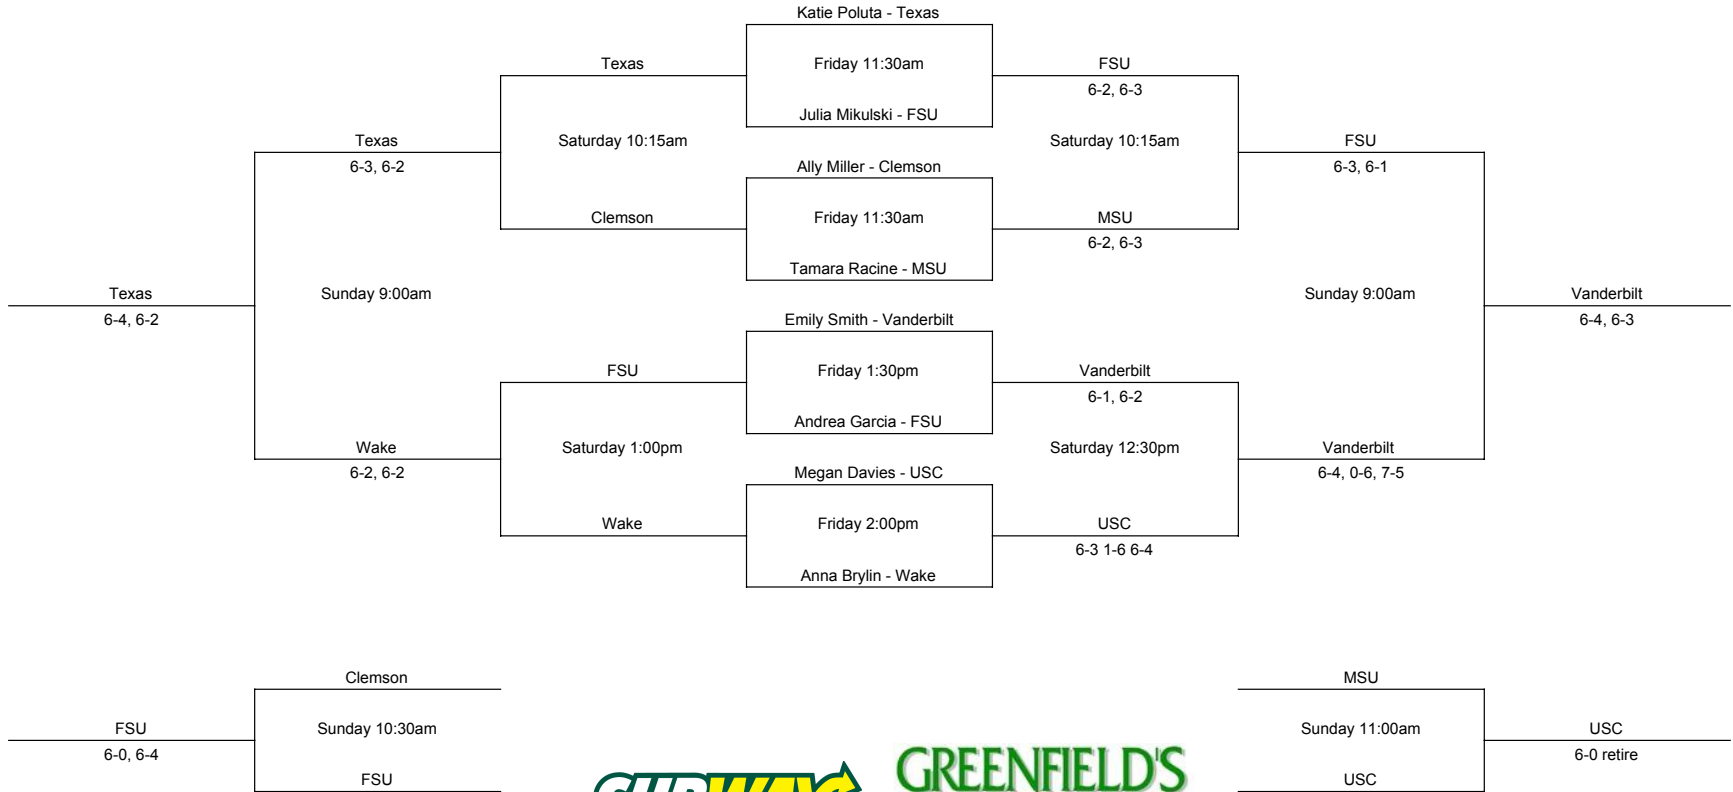

Furman Fall Classic September 21-23, 2018 Singles Flight 1

Furman Fall Classic September 21-23, 2018 Singles Flight 3

Furman Fall Classic September 21-23, 2018 Singles Flight 4

Furman Fall Classic September 21-23, 2018 Singles Flight 5

Furman Fall Classic September 21-23, 2018 Doubles Flight 1

Furman Fall Classic September 21-23, 2018 Doubles Flight 2

Furman Fall Classic September 21-23, 2018

Doubles Flight 3

Furman Fall Classic September 21-23, 2018

Doubles Flight 4

Furman Fall Classic September 21-23, 2018
 Doubles Flight 5

Round 1

Borders/ Hyche - Furman	
Friday 9:00am	Vanderbilt
Poluta - Texas/ Gish - Vanderbilt	8-4

Ballinger/ Hurley - OSU	
Friday 9:30am	OSU
Angylosy/ Marti - Clemson	8-3

Round 3

Borders/ Hyche - Furman	
Saturday 9:00am	Furman
Ballinger/ Hurley - OSU	8-6

Angylosy/ Marti - Clemson	
Saturday 9:00 am (Indoors)	Texas/Vanderbilt
Poluta - Texas/ Gish - Vanderbilt	8-3

Round 2

Borders/ Hyche - Furman	
Friday 9:00am	Furman
Angylosy/ Marti - Clemson	8-2