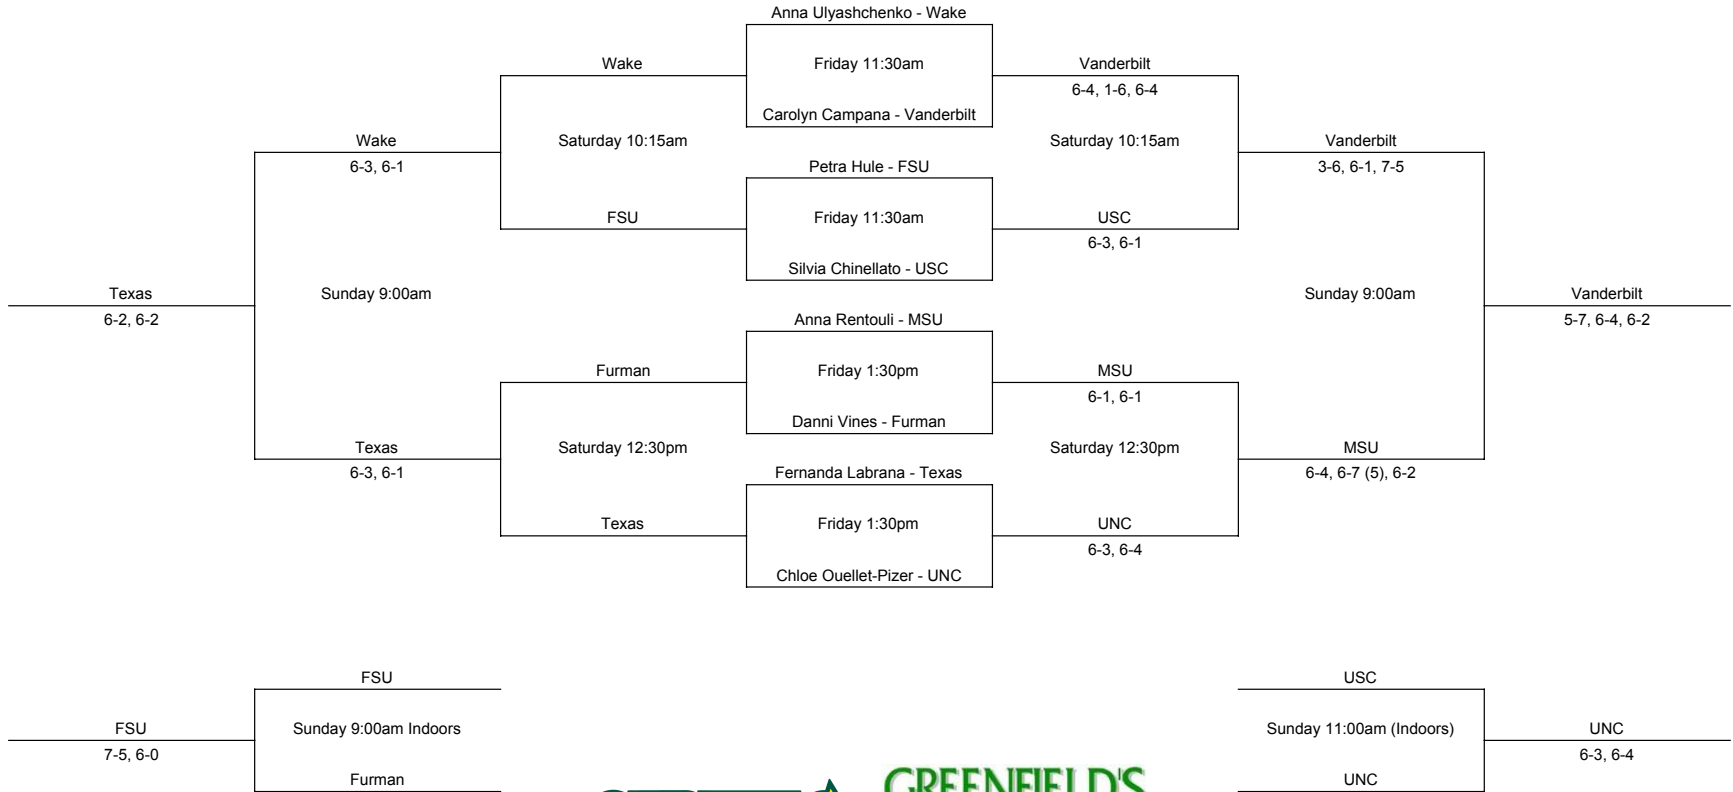

Furman Fall Classic September 21-23, 2018 Singles Flight 1

Furman Fall Classic September 21-23, 2018 Singles Flight 3

Furman Fall Classic September 21-23, 2018 Singles Flight 4

Furman Fall Classic September 21-23, 2018 Singles Flight 5

Furman Fall Classic September 21-23, 2018 Doubles Flight 1

Furman Fall Classic September 21-23, 2018 Doubles Flight 2

Furman Fall Classic September 21-23, 2018

Doubles Flight 3

Furman Fall Classic September 21-23, 2018

Doubles Flight 4

Furman Fall Classic September 21-23, 2018
 Doubles Flight 5

Round 1

Borders/ Hyche - Furman	
Friday 9:00am	Vanderbilt
Poluta - Texas/ Gish - Vanderbilt	8-4

Ballinger/ Hurley - OSU	
Friday 9:30am	OSU
Angylosy/ Marti - Clemson	8-3

Round 3

Borders/ Hyche - Furman	
Saturday 9:00am	Furman
Ballinger/ Hurley - OSU	8-6

Angylosy/ Marti - Clemson	
Saturday 9:00 am (Indoors)	Texas/Vanderbilt
Poluta - Texas/ Gish - Vanderbilt	8-3

Round 2

Borders/ Hyche - Furman	
Friday 9:00am	Furman
Angylosy/ Marti - Clemson	8-2