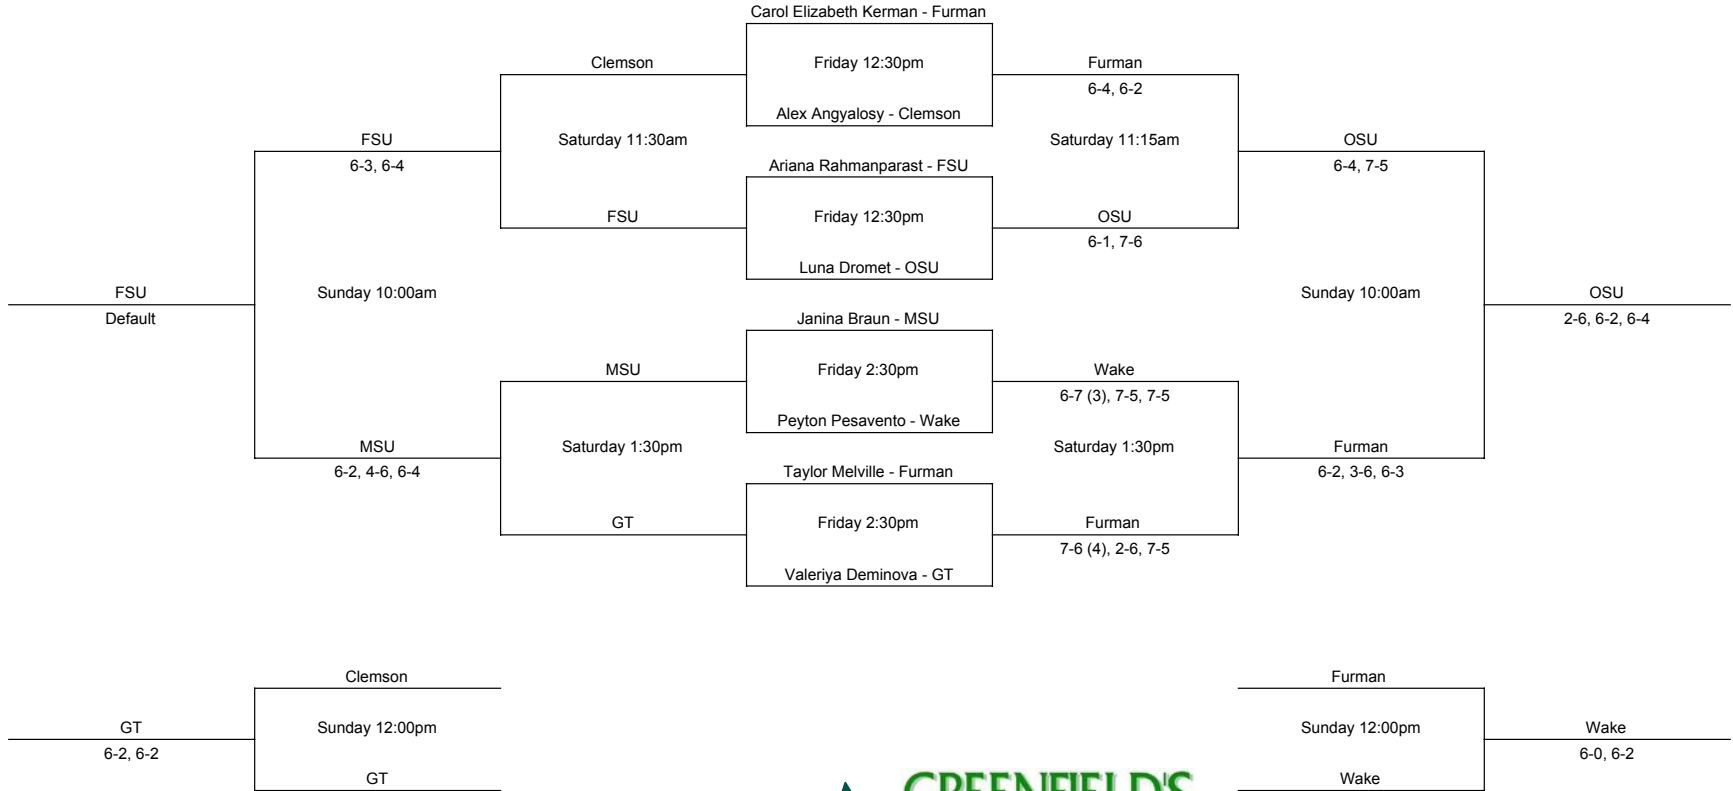

Furman Fall Classic September 21-23, 2018 Singles Flight 8