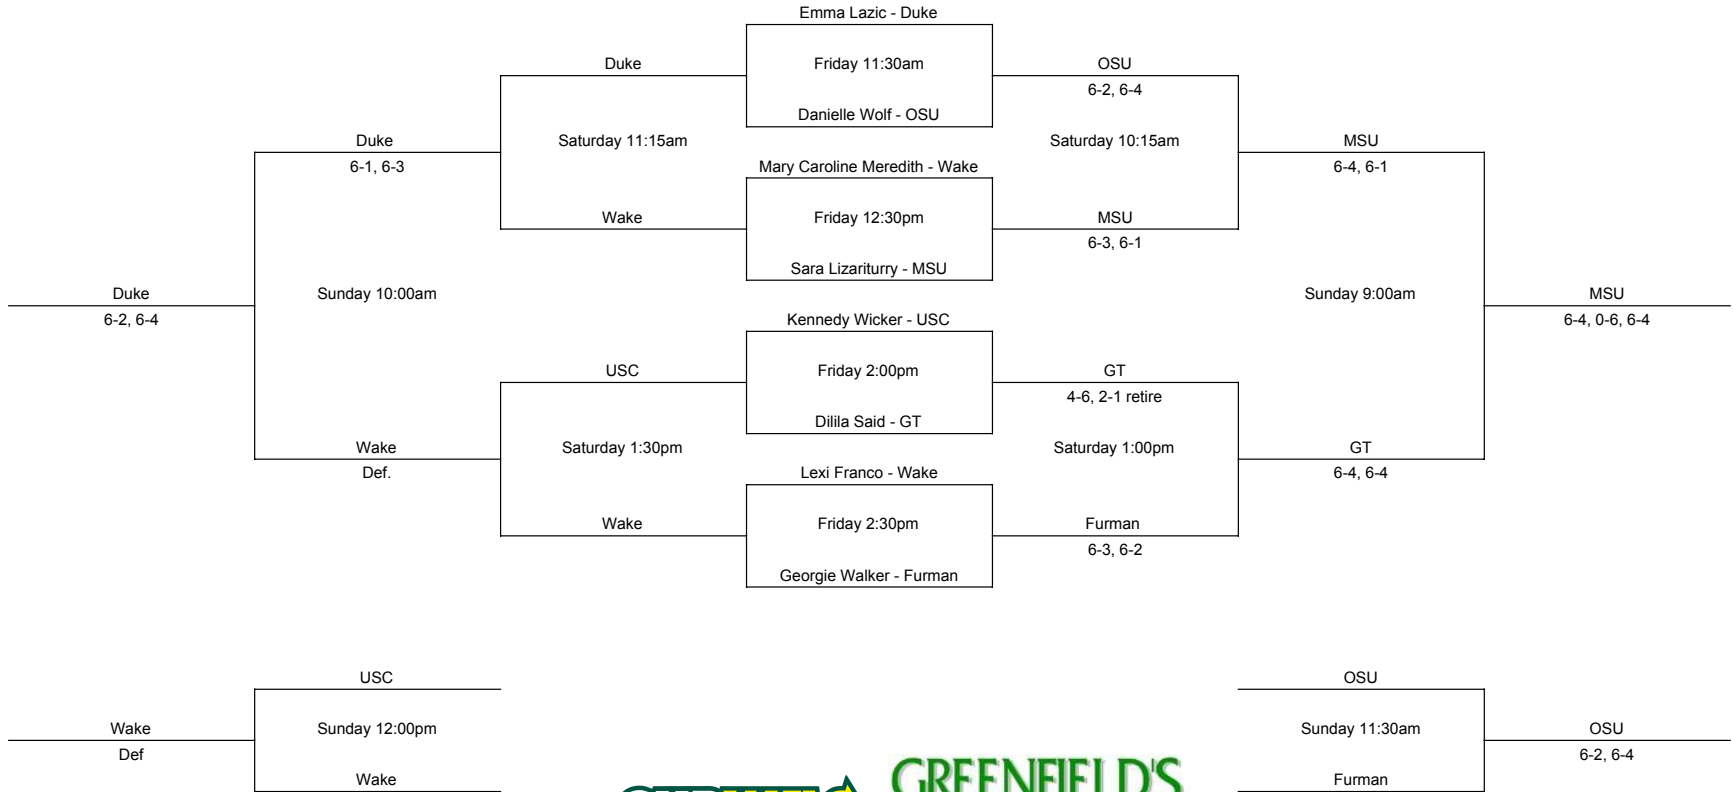

Furman Fall Classic September 21-23, 2018 Singles Flight 7