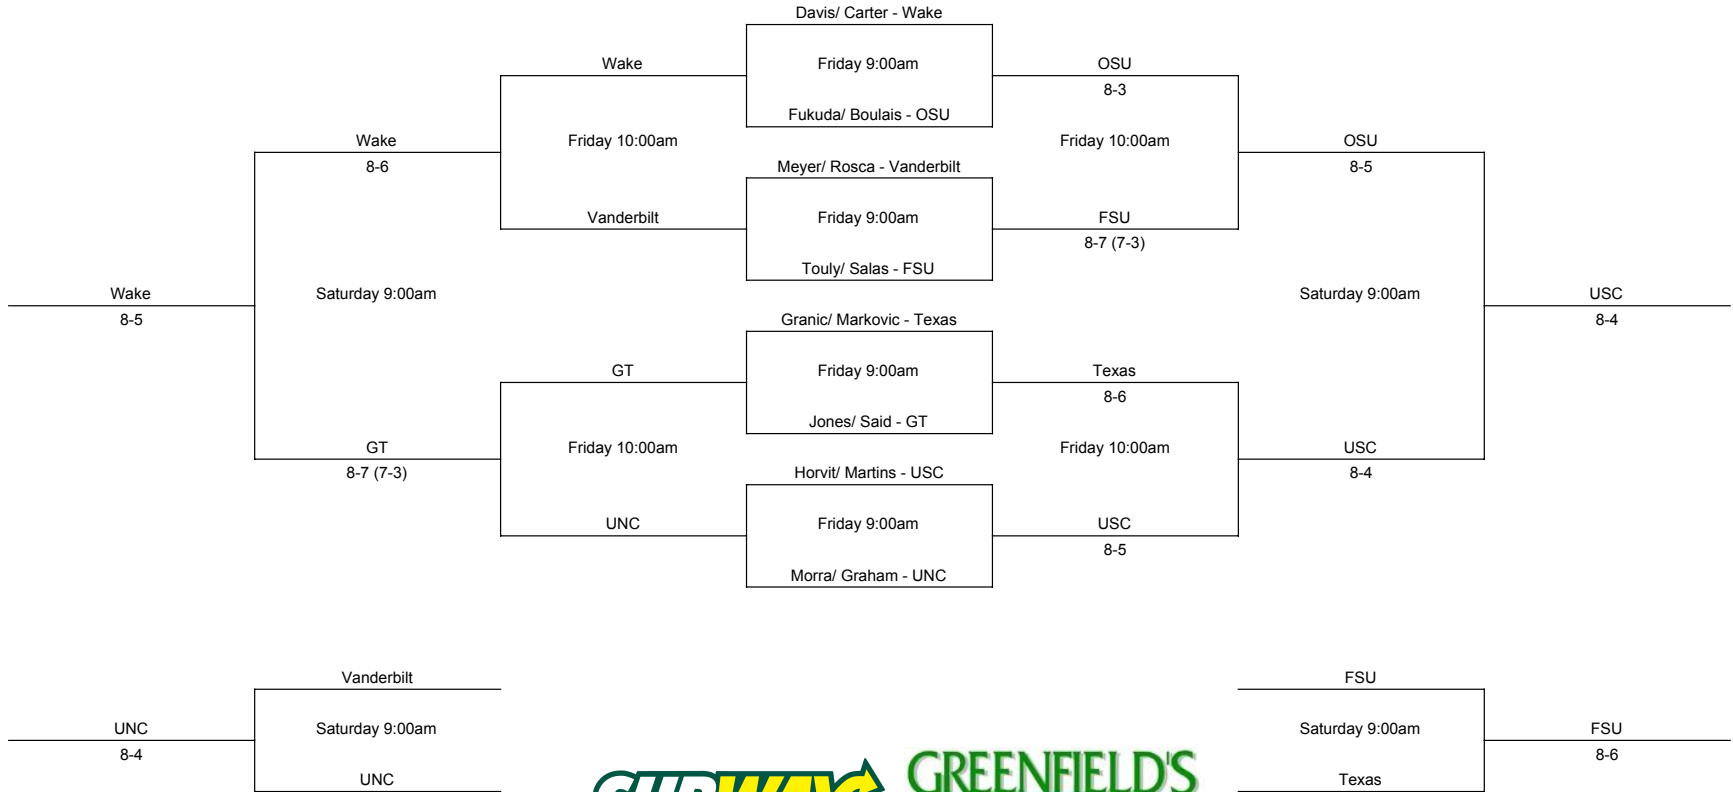

Furman Fall Classic September 21-23, 2018 Extra Matches

Saturday 9/22/2018				
Giulia Turconi - USC vs. Lexi Franco - Wake	10:15am (Indoors)	Wake 7-5, 6-3		
Meredith Roberts - MSU vs. Eva Borders - Furman	10:15am (Indoors)	MSU 6-2, 6-2		
Laura Marti - Clemson vs. Mary Hunter Hyché - Furman	11:30am (Indoors)	Furman 6-0, 0-6, 7-5		
Sunday 9/23/2018				
Eva Borders - Furman vs. Laura Marti - Clemson	12:00 PM	Furman 6-7 retire		
Mary Hunter Hyché - Furman vs. Giulia Turconi - USC	10:30pm (Indoors)	USC 6-2, 6-2		
Meredith Roberts - MSU - vs. MC Meredith - Wake	12:00 PM	MSU 6-3, 6-2		
Bojana Markovic - Texas -vs. Shiori Fukuda - OSU		Texas 6-7(5), 6-4, 6-4		

Furman Fall Classic September 21-23, 2018 Doubles Flight 1

Furman Fall Classic September 21-23, 2018 Doubles Flight 2

Furman Fall Classic September 21-23, 2018

Doubles Flight 3

Furman Fall Classic September 21-23, 2018

Doubles Flight 4

Furman Fall Classic September 21-23, 2018
 Doubles Flight 5

Round 1

Borders/ Hyche - Furman	
Friday 9:00am	Vanderbilt
Poluta - Texas/ Gish - Vanderbilt	8-4

Ballinger/ Hurley - OSU	
Friday 9:30am	OSU
Angylosy/ Marti - Clemson	8-3

Round 3

Borders/ Hyche - Furman	
Saturday 9:00am	Furman
Ballinger/ Hurley - OSU	8-6

Angylosy/ Marti - Clemson	
Saturday 9:00 am (Indoors)	Texas/Vanderbilt
Poluta - Texas/ Gish - Vanderbilt	8-3

Round 2

Borders/ Hyche - Furman	
Friday 9:00am	Furman
Angylosy/ Marti - Clemson	8-2