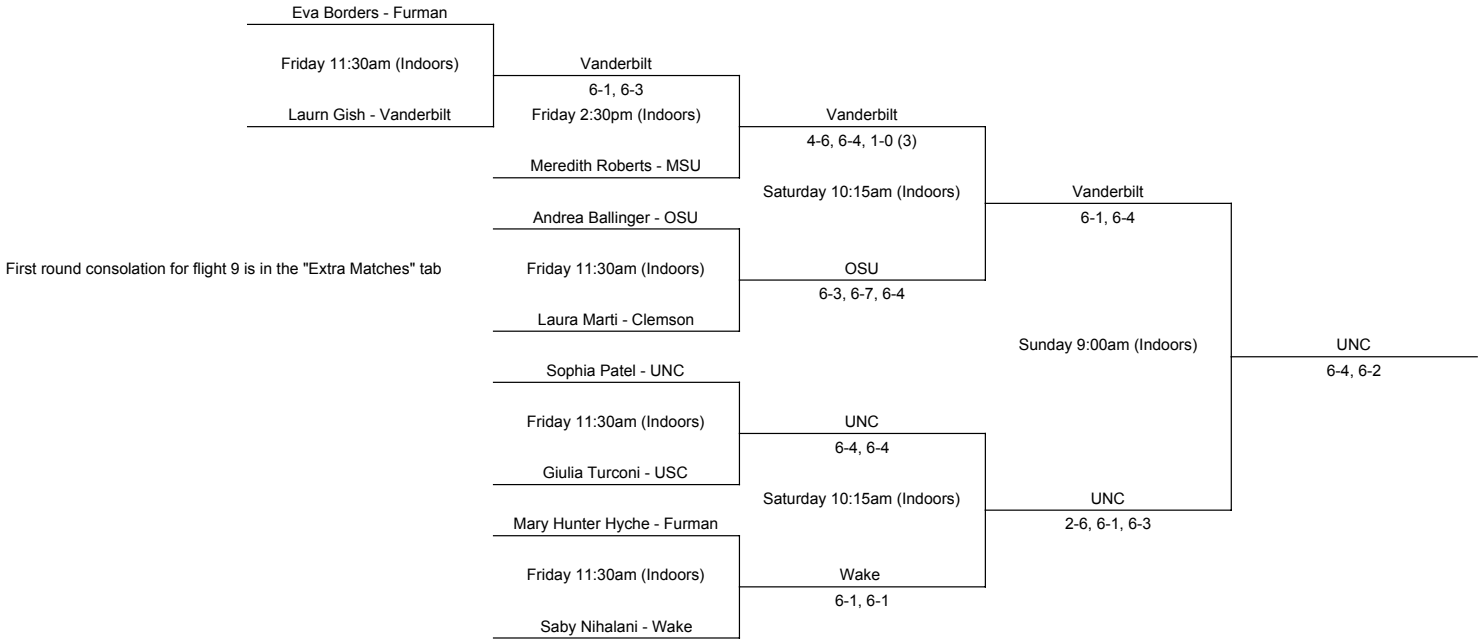

Furman Fall Classic September 21-23, 2018 Singles Flight 9 (Indoors)

First round consolation for flight 9 is in the "Extra Matches" tab