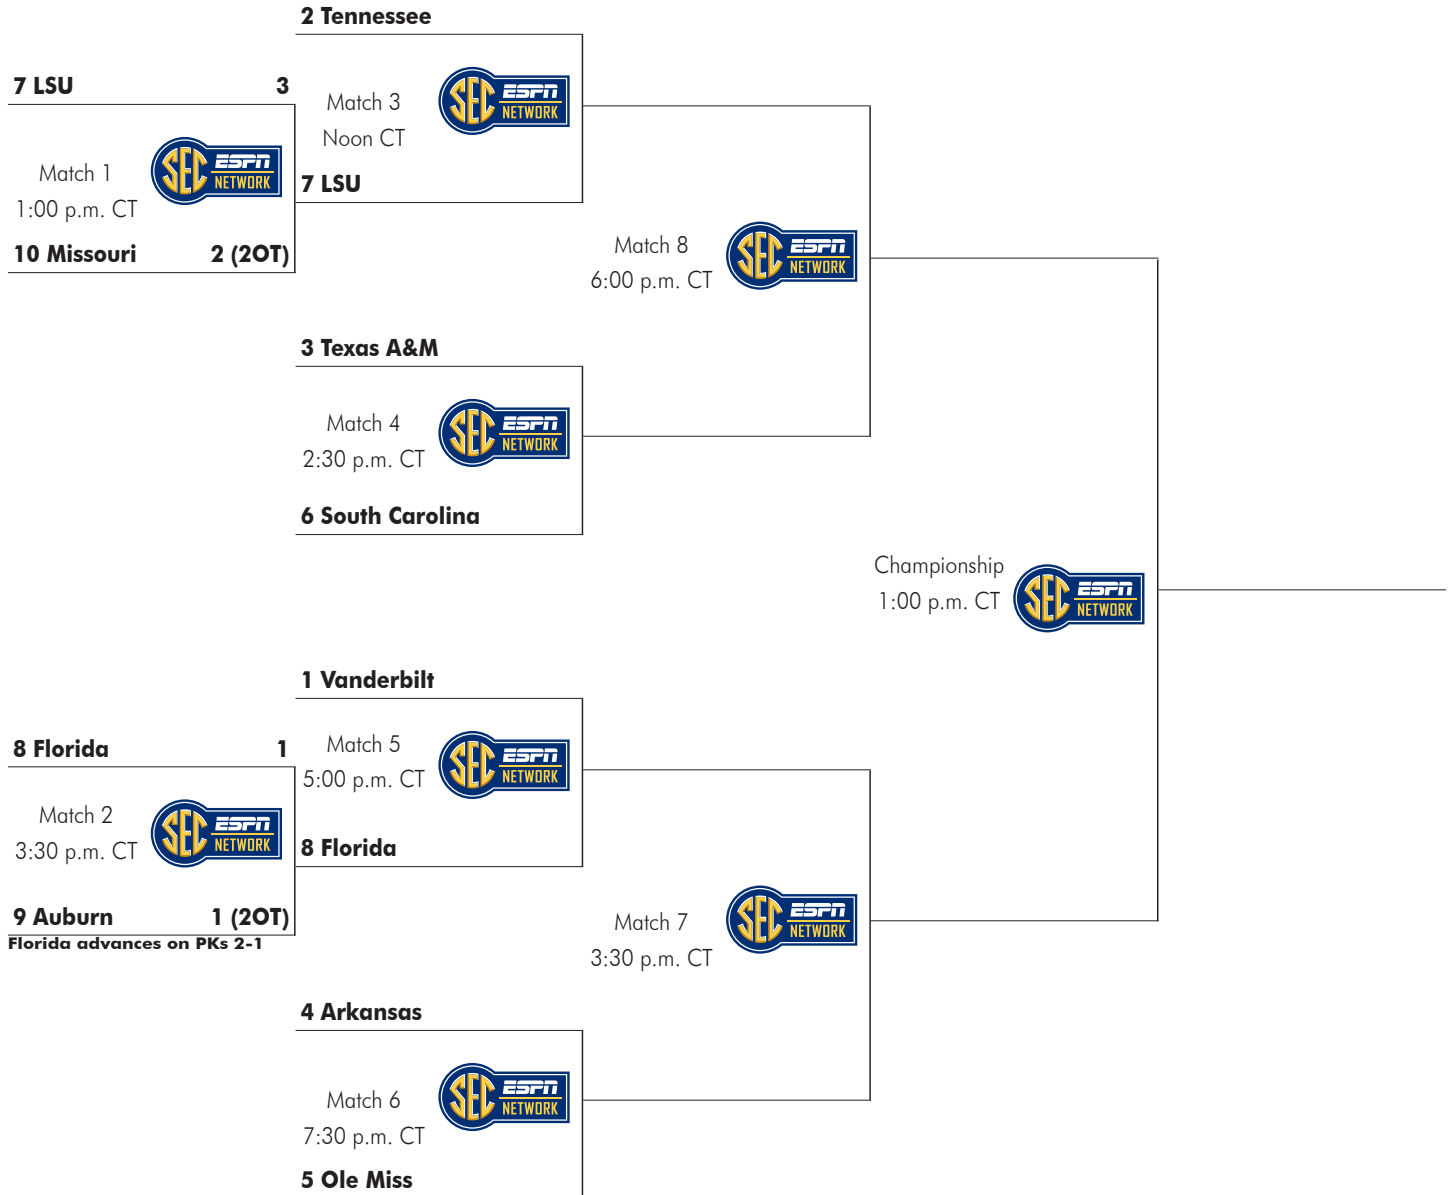

2018 SEC TOURNAMENT

October 28 - November 4 • Orange Beach Sportsplex • Orange Beach, Ala.

First Round
Sunday
October 28

Quarterfinals
Tuesday
October 30

Semifinals
Thursday
November 1

Championship
Sunday
November 4

YEAR BY YEAR COACHING RECORDS

SUE KELLY (1995-2000) Two SEC Tournament Appearances One NCAA Tournament Appearance

Year	Overall	SEC	SEC Finish	Postseason
1995	8-10-2	0-7-1	6th East	
1996	10-7-2	2-5-1	6th East	
1997	8-11-0	2-6-0	T5th East	
1998	11-7-1	4-4-0	T5th East	NCAA First Round
1999	14-6-0	6-3-0	3rd East	SEC Quarterfinal
2000	4-16-0	1-8-0	6th East	

Coach	Years	Seasons	Overall	Win %
Sue Kelly	1995-2000	6	55-57-5	.491

SHELLEY SMITH (2001-PRESENT) 15 SEC Tournament Appearances; Three SEC Overall Championships; One SEC Tournament Championship Ten NCAA Tournament Appearances

Year	Overall	SEC	SEC Finish	Postseason
2001	8-7-3	2-6-1	6th East	
2002	13-6-2	4-3-2	3rd East	SEC Quarterfinal
2003	10-8-3	3-4-2	T5th East	SEC Quarterfinal
2004	8-10-2	2-7-2	6th East	
2005	6-12-0	2-9-0	6th East	
2006	11-6-5	5-2-4	5th East	SEC Semifinal
2007	14-6-3	5-4-2	4th East	NCAA First Round
2008	11-7-4	5-4-2	3rd East	NCAA First Round
2009	19-4-2	7-3-1	2nd East	NCAA Round of 16
2010	15-6-4	8-2-1	2nd East	NCAA Second Round
2011	16-7-0	9-2-0	1st East	NCAA Second Round
2012	7-10-4	3-7-3	5th East	SEC Quarterfinal
2013	17-4-2	8-2-1	3rd	NCAA Second Round
2014	14-6-5	5-3-3	5th	NCAA Quarterfinal
2015	12-5-3	6-3-2	5th	NCAA First Round
2016	21-2-1	11-0-0	1st	NCAA Quarterfinal
2017	19-2-1	9-0-1	1st	NCAA College Cup
2018	12-4-1	6-3-1	T-3rd	TBD

Coach	Years	Seasons	Overall	Win %
Shelley Smith	2001-present	18	233-112-45	.655

ALL-TIME SOUTH CAROLINA SEC TOURNAMENT RECORDS

ALL GOALS SCORED IN SEC TOURNAMENT

Name	Career Number	Year	Opponent
Leslie Lamb	1	1999	Vanderbilt
Morgan McIntyre	1	2002	Florida
OWN GOAL	1	2006	Vanderbilt
Darcel Mollon	1	2007	Tennessee
Mary Worthen	1	2007	Tennessee
Blakely Mattern	1	2008	Georgia
Brooke Jacobs	1	2009	Georgia
Kayla Grimsley	1	2009	Georgia
Kortney Rhoades	1	2009	Georgia
Kim Miller	1	2009	Florida
Blakely Mattern	2	2009	LSU
Brooke Jacobs	2	2010	Kentucky
Kayla Grimsley	2	2010	LSU
Danielle Au	1	2012	Arkansas
Courtney Angotti-Smith	1	2012	Arkansas
Stevi Parker	1	2012	Arkansas
Danielle Au	1	2013	Georgia
Gabrielle Gilbert	1	2013	Georgia
Coryn Bajema	1	2013	Georgia
Daija Griffin	1	2013	Georgia
Raina Johnson	1	2013	Texas A&M
Stevi Parker	2	2014	Missouri
Sophie Groff	1	2014	Missouri
Anna Conklin	1	2015	Auburn
Simone Wark	1	2015	Auburn
Savannah McCaskill	1	2016	Texas A&M
Savannah McCaskill	2	2016	Texas A&M

ALL ASSISTS RECORDED IN SEC TOURNAMENT

Name	Career Number	Year	Opponent
Melinda Carter	1	1999	Vanderbilt
Shannon Bigbie	1	2007	Tennessee
Brittany Rhoades	1	2007	Tennessee
Kayla Grimsley	1	2008	Georgia
Brittany Rhoades	2	2008	Georgia
Kim Miller	1	2009	Georgia
Lindsay Small	1	2009	Georgia
Kayla Grimsley	2	2009	Georgia
Kayla Grimsley	3	2009	LSU
Kayla Grimsley	4	2010	Kentucky
Danielle Au	1	2010	Kentucky
Elizabeth Sinclair	1	2012	Arkansas
Caroline Gray	1	2012	Arkansas
Andie Romness	2	2013	Georgia
Coryn Bajema	1	2013	Texas A&M
Chelsea Drennan	1	2014	Missouri
Savannah McCaskill	2	2014	Auburn
Kaleigh Kurtz	1	2016	Texas A&M
Mikayla Krzczowski	1	2016	Texas A&M

POINTS - CAREER