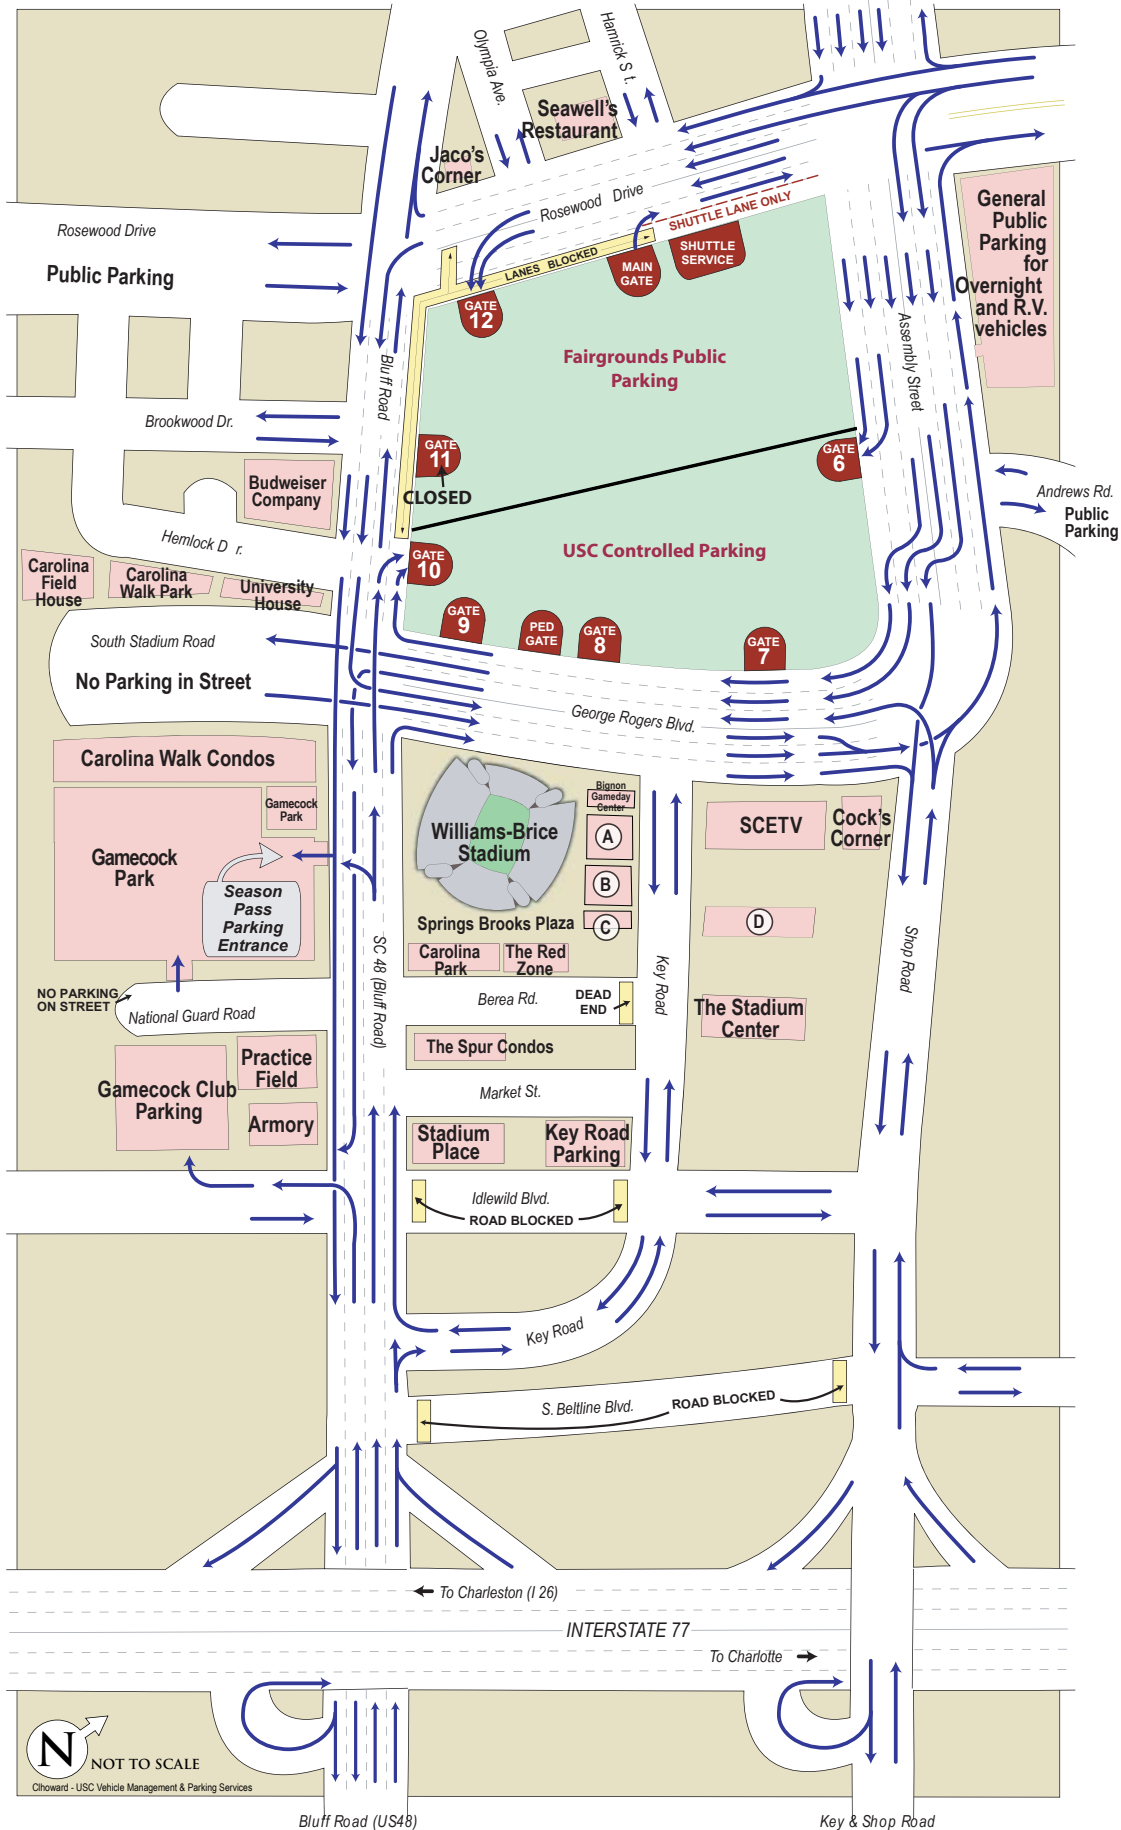

Pre-Game Traffic Flow - Williams-Brice Stadium

All Handicap persons that do not have Gamecock Club Reserved Handicap parking in the Fairgrounds may park at Capital City Stadium, to be shuttled to the stadium for a fee

Capital City Stadium

Bluff Road (US48)

Key & Shop Road

NOT TO SCALE
Choward - USC Vehicle Management & Parking Services