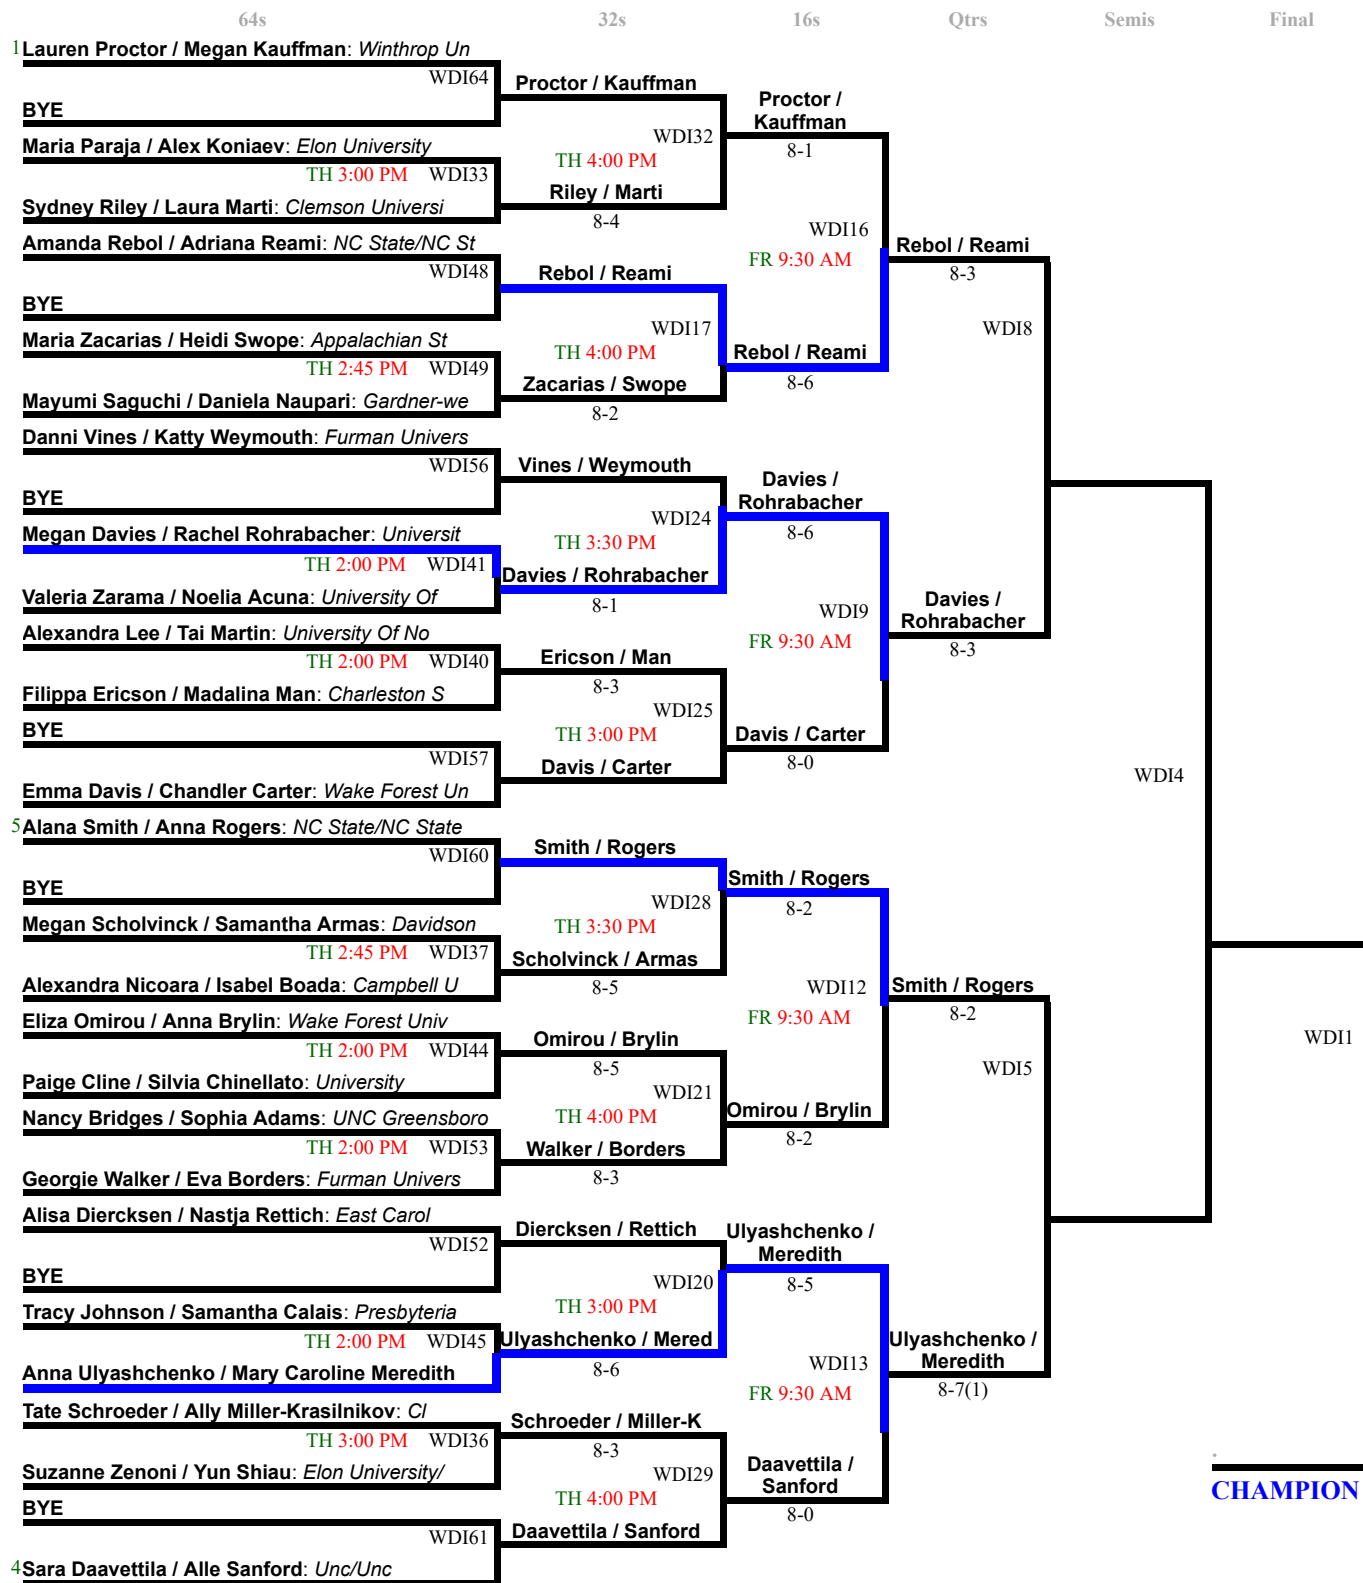

# (WDI) Women's Doubles - Division I

Single Elimination

3 Meible Chi / Kaitlyn McCarthy: Duke Universi

2 Marie Leduc / Fernanda Navarro: Clemson Univ

### Tennis (College): ITA Carolinas Regional (WOMEN)