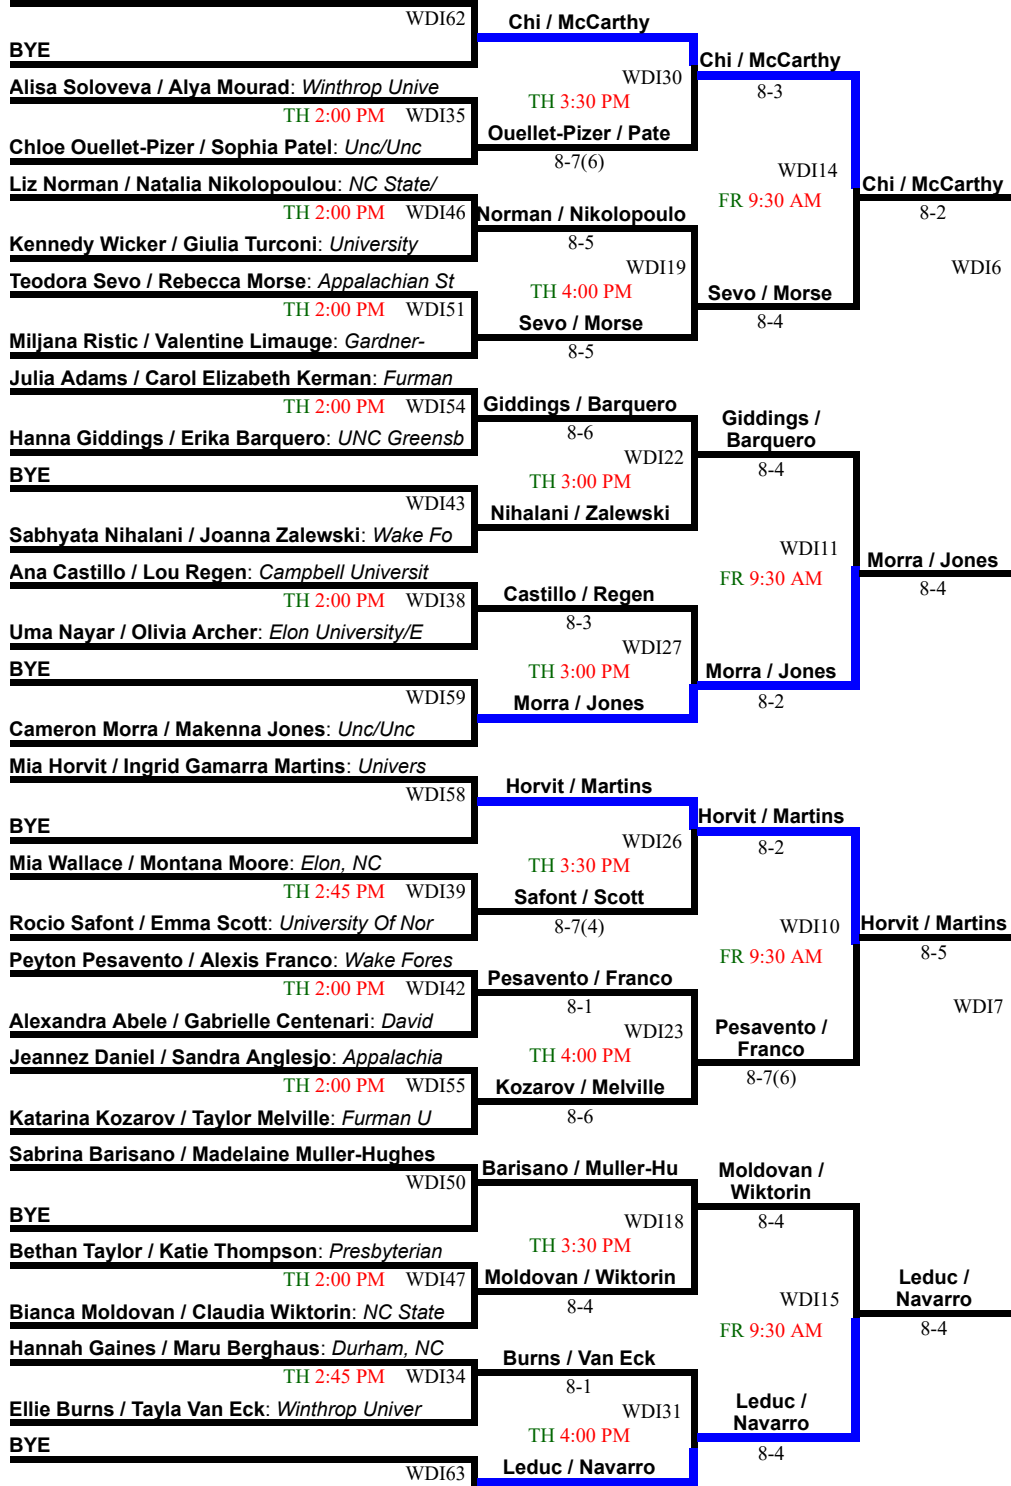

# (WDI) Women's Doubles - Division I

Single Elimination

3 Meible Chi / Kaitlyn McCarthy: Duke Universi

2 Marie Leduc / Fernanda Navarro: Clemson Univ

### Tennis (College): ITA Carolinas Regional (WOMEN)