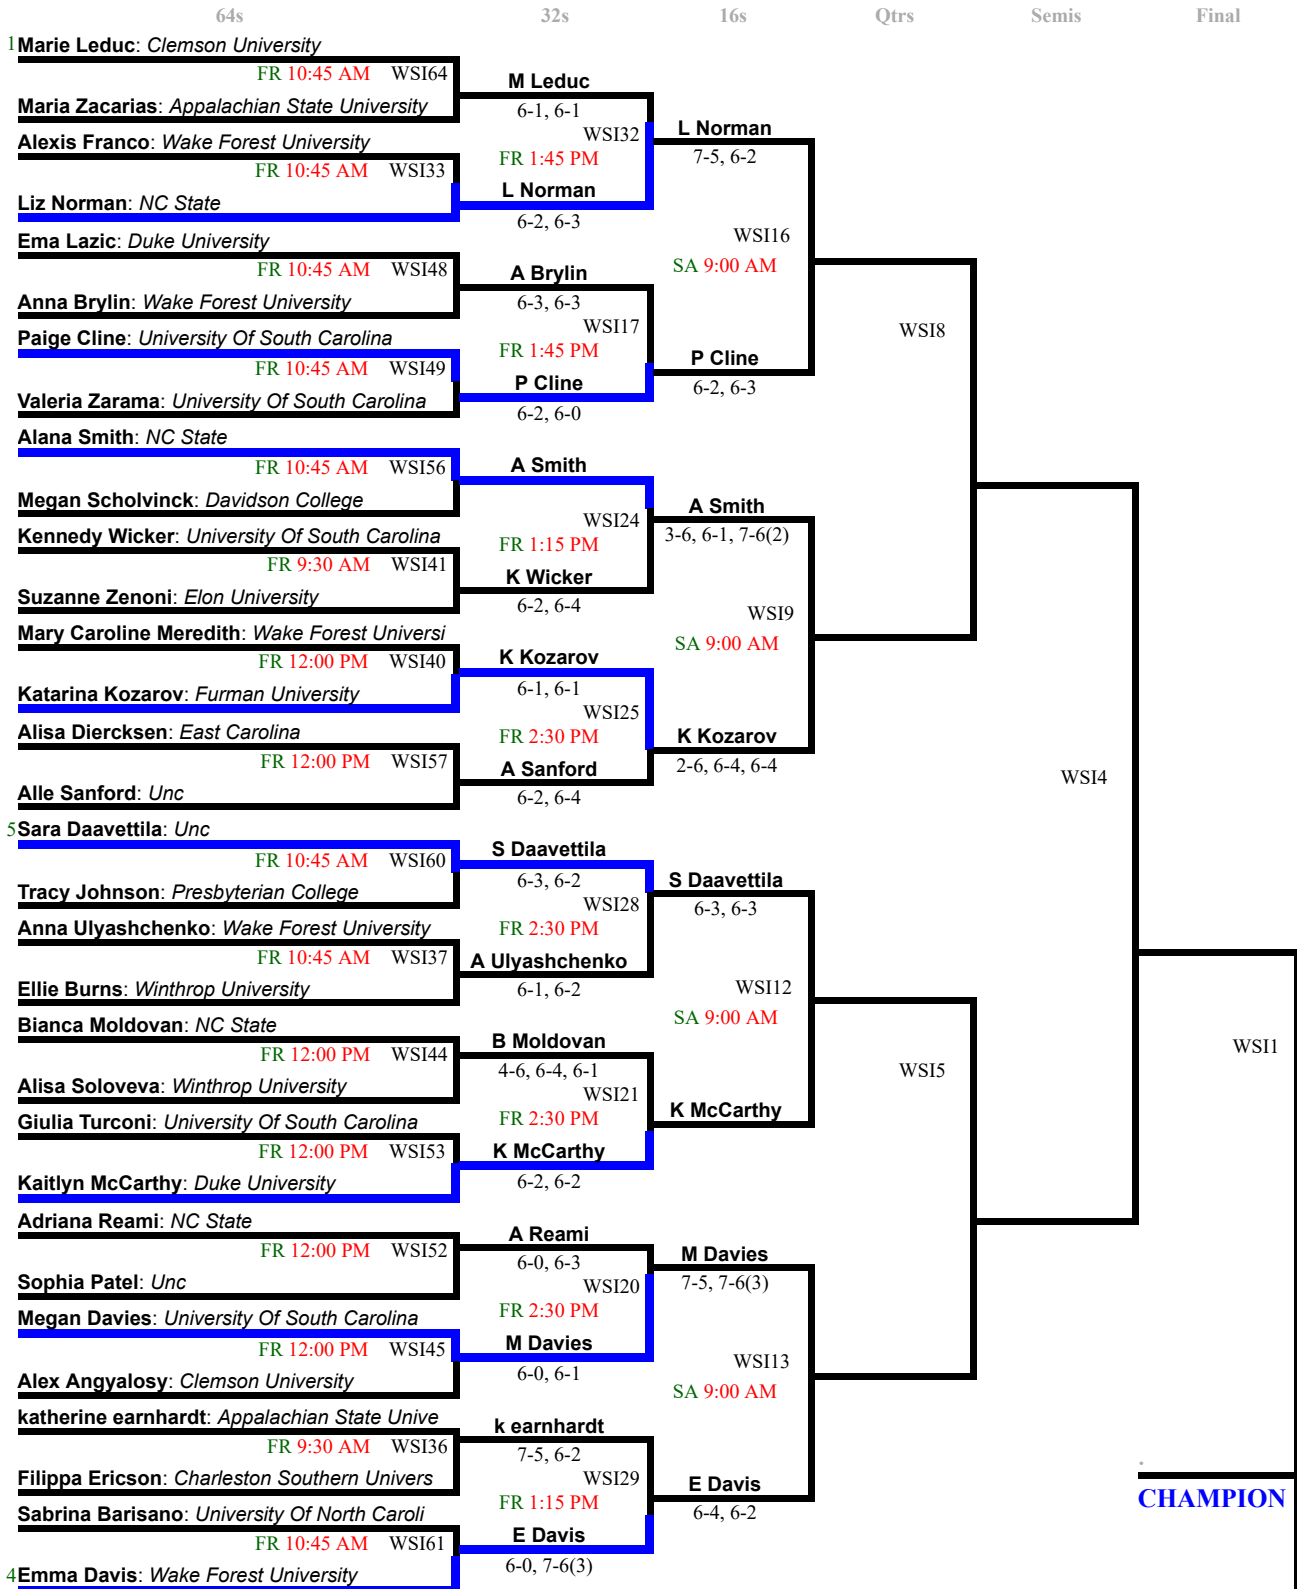

(WSI) Women's Singles - Division I
Single Elimination with Consolation

3 Meible Chi: Duke University

FR 12:00 PM WSI62
Daniela Naupari: Gardner-webb University
 FR 12:00 PM WSI35
Eva Nyikos: College Of Charleston
 FR 12:00 PM WSI46
Silvia Chinellato: University Of South Carol
 FR 12:00 PM WSI51
Sydney Riley: Clemson University
 FR 12:00 PM WSI19
Peyton Pesavento: Wake Forest University
 FR 12:00 PM WSI51
Maru Berghaus: North Carolina Central Univer
 FR 12:00 PM WSI51
Cameron Morra: Unc
 FR 1:15 PM WSI54
Mia Horvit: University Of South Carolina
 FR 1:15 PM WSI43
Natalia Nikolopoulou: NC State
 FR 1:15 PM WSI43
Chloe Ouellet-Pizer: Unc
 FR 1:15 PM WSI38
Chandler Carter: Wake Forest University
 FR 1:15 PM WSI38
Nancy Bridges: UNC Greensboro
 FR 1:15 PM WSI38
Taylor Melville: Furman University
 FR 1:15 PM WSI59
Jeannez Daniel: Appalachian State University
 FR 1:15 PM WSI59
Lauren Proctor: Winthrop University
 FR 12:00 PM WSI58
Ingrid Gamarra Martins: University Of South
 FR 12:00 PM WSI58
Alexandra Lee: University Of North Carolina
 FR 12:00 PM WSI39
Ana Castillo: Campbell University
 FR 12:00 PM WSI39
Julia Adams: Furman University
 FR 9:30 AM WSI42
Teodora Sevo: Appalachian State University
 FR 9:30 AM WSI42
Tate Schroeder: Clemson University
 FR 10:45 AM WSI55
Lisa Hofbauer: East Carolina
 FR 10:45 AM WSI55
Eliza Omirou: Wake Forest University
 FR 10:45 AM WSI50
Anna Rogers: NC State
 FR 10:45 AM WSI50
Fernanda Navarro: Clemson University
 FR 9:30 AM WSI47
Tai Martin: University Of North Carolina At
 FR 9:30 AM WSI47
Sabhyata Nihalani: Wake Forest University
 FR 10:45 AM WSI34
Katty Weymouth: Furman University
 FR 10:45 AM WSI34
Rachel Rohrabacher: University Of South Caro
 FR 10:45 AM WSI34
Megan Kauffman: Winthrop University
 FR 10:45 AM WSI63
Alexa Graham: Unc