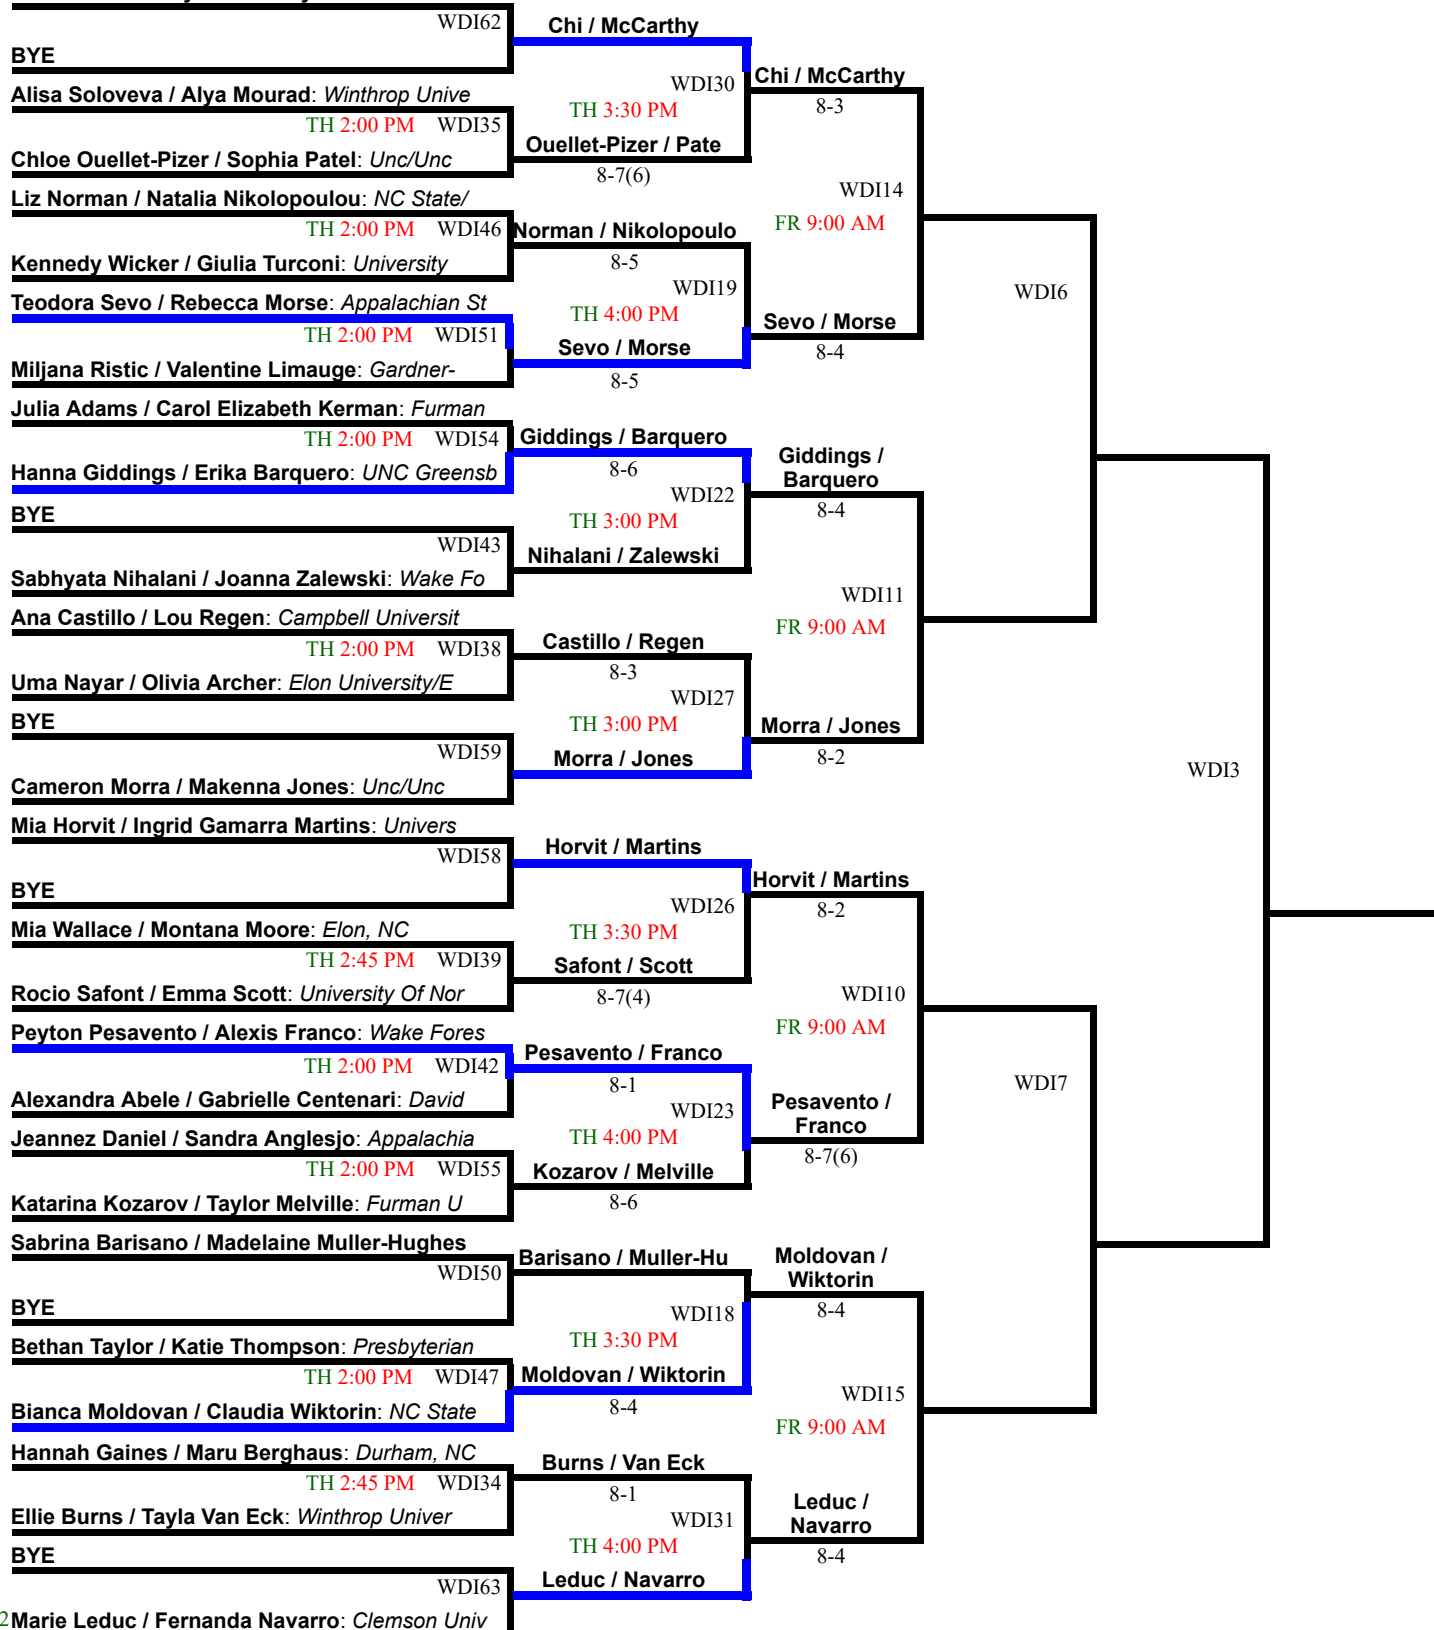

(WDI) Women's Doubles - Division I
Single Elimination

CHAMPION

3 Meible Chi / Kaitlyn McCarthy: Duke Universi

Tennis (College): ITA Carolinas Regional (WOMEN)