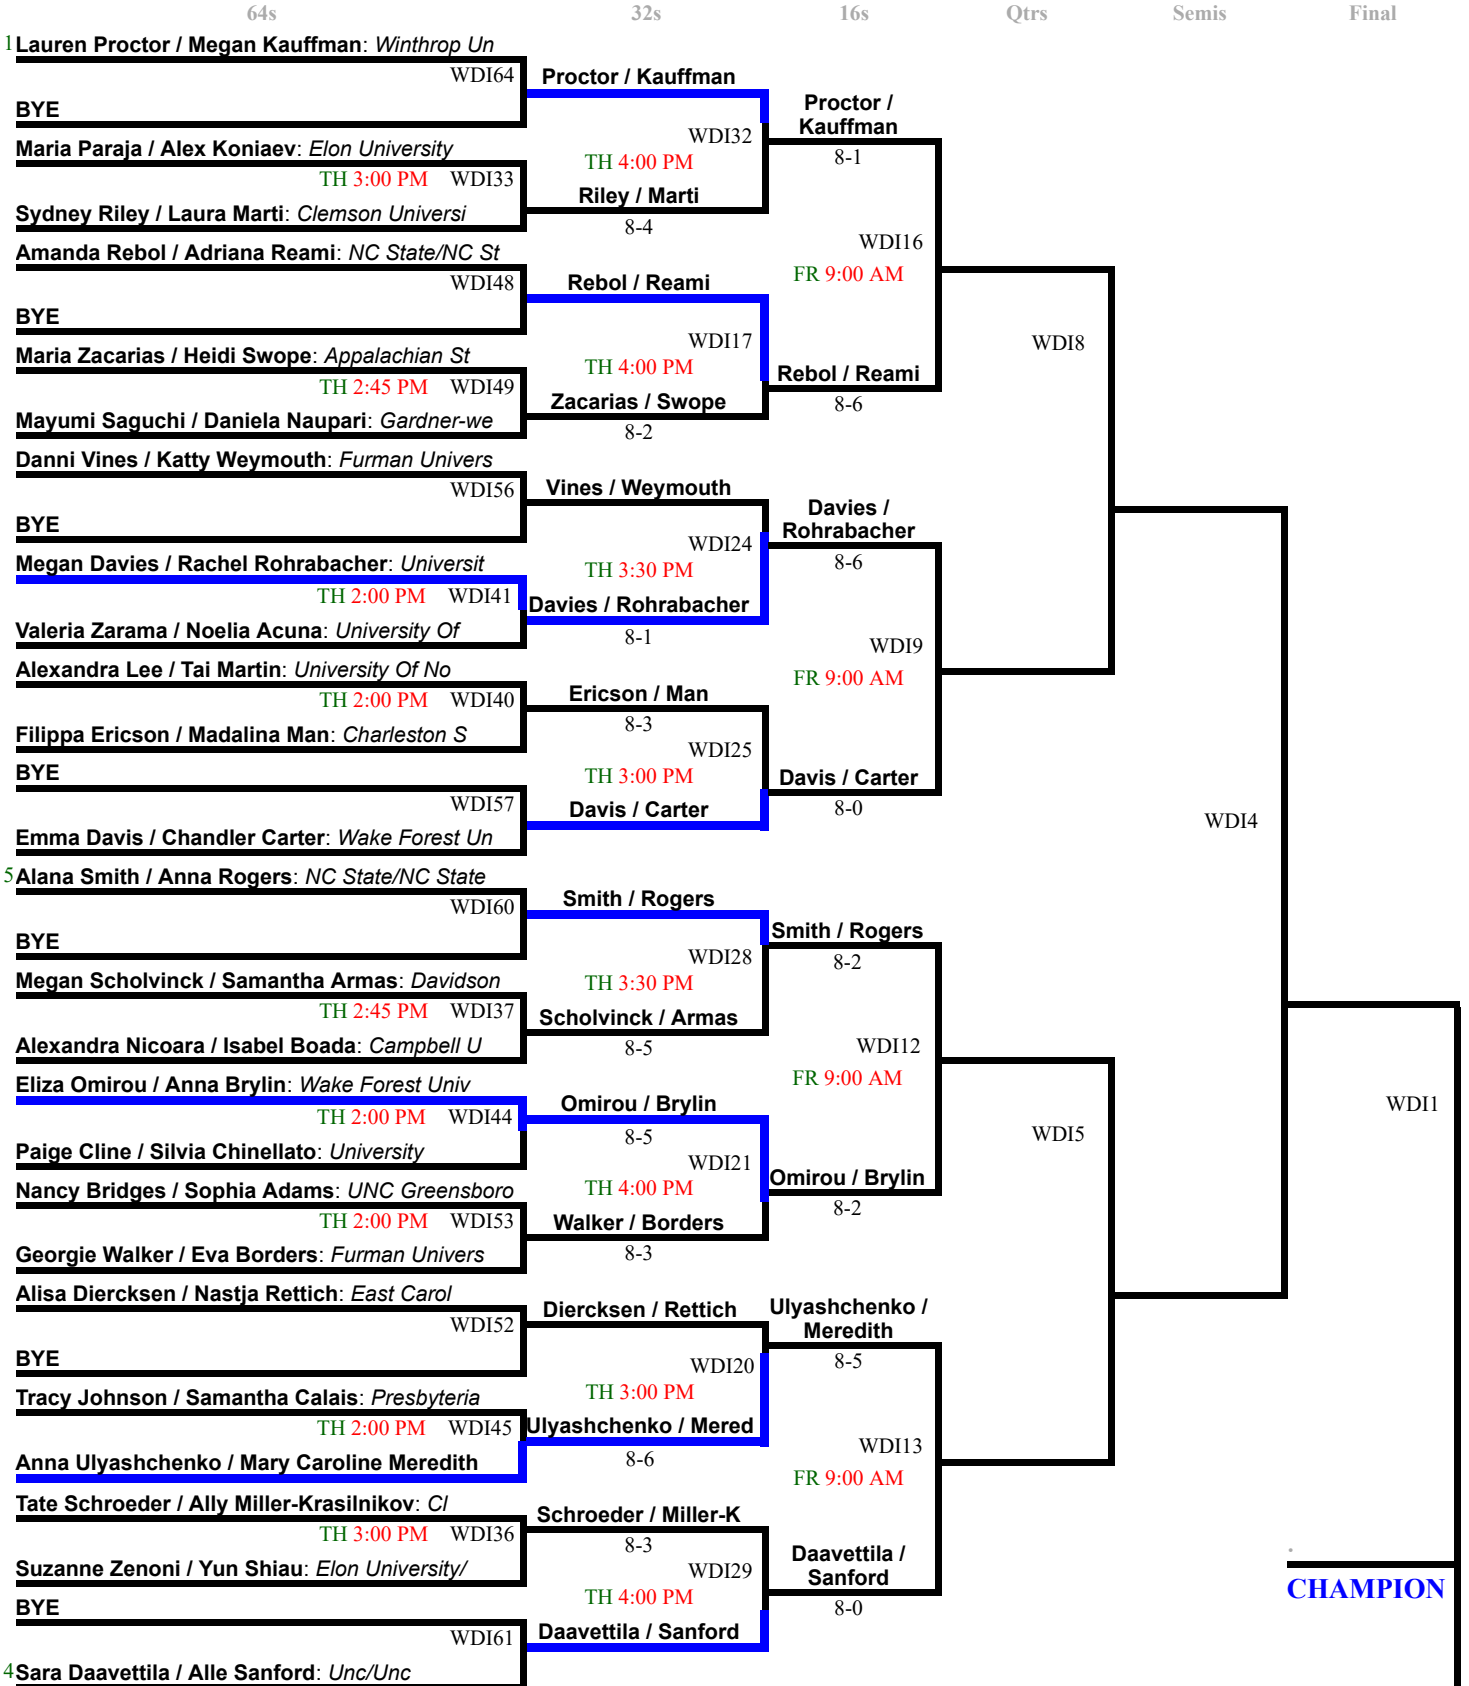

(WDI) Women's Doubles - Division I
Single Elimination

CHAMPION

3 Meible Chi / Kaitlyn McCarthy: Duke Universi

Tennis (College): ITA Carolinas Regional (WOMEN)