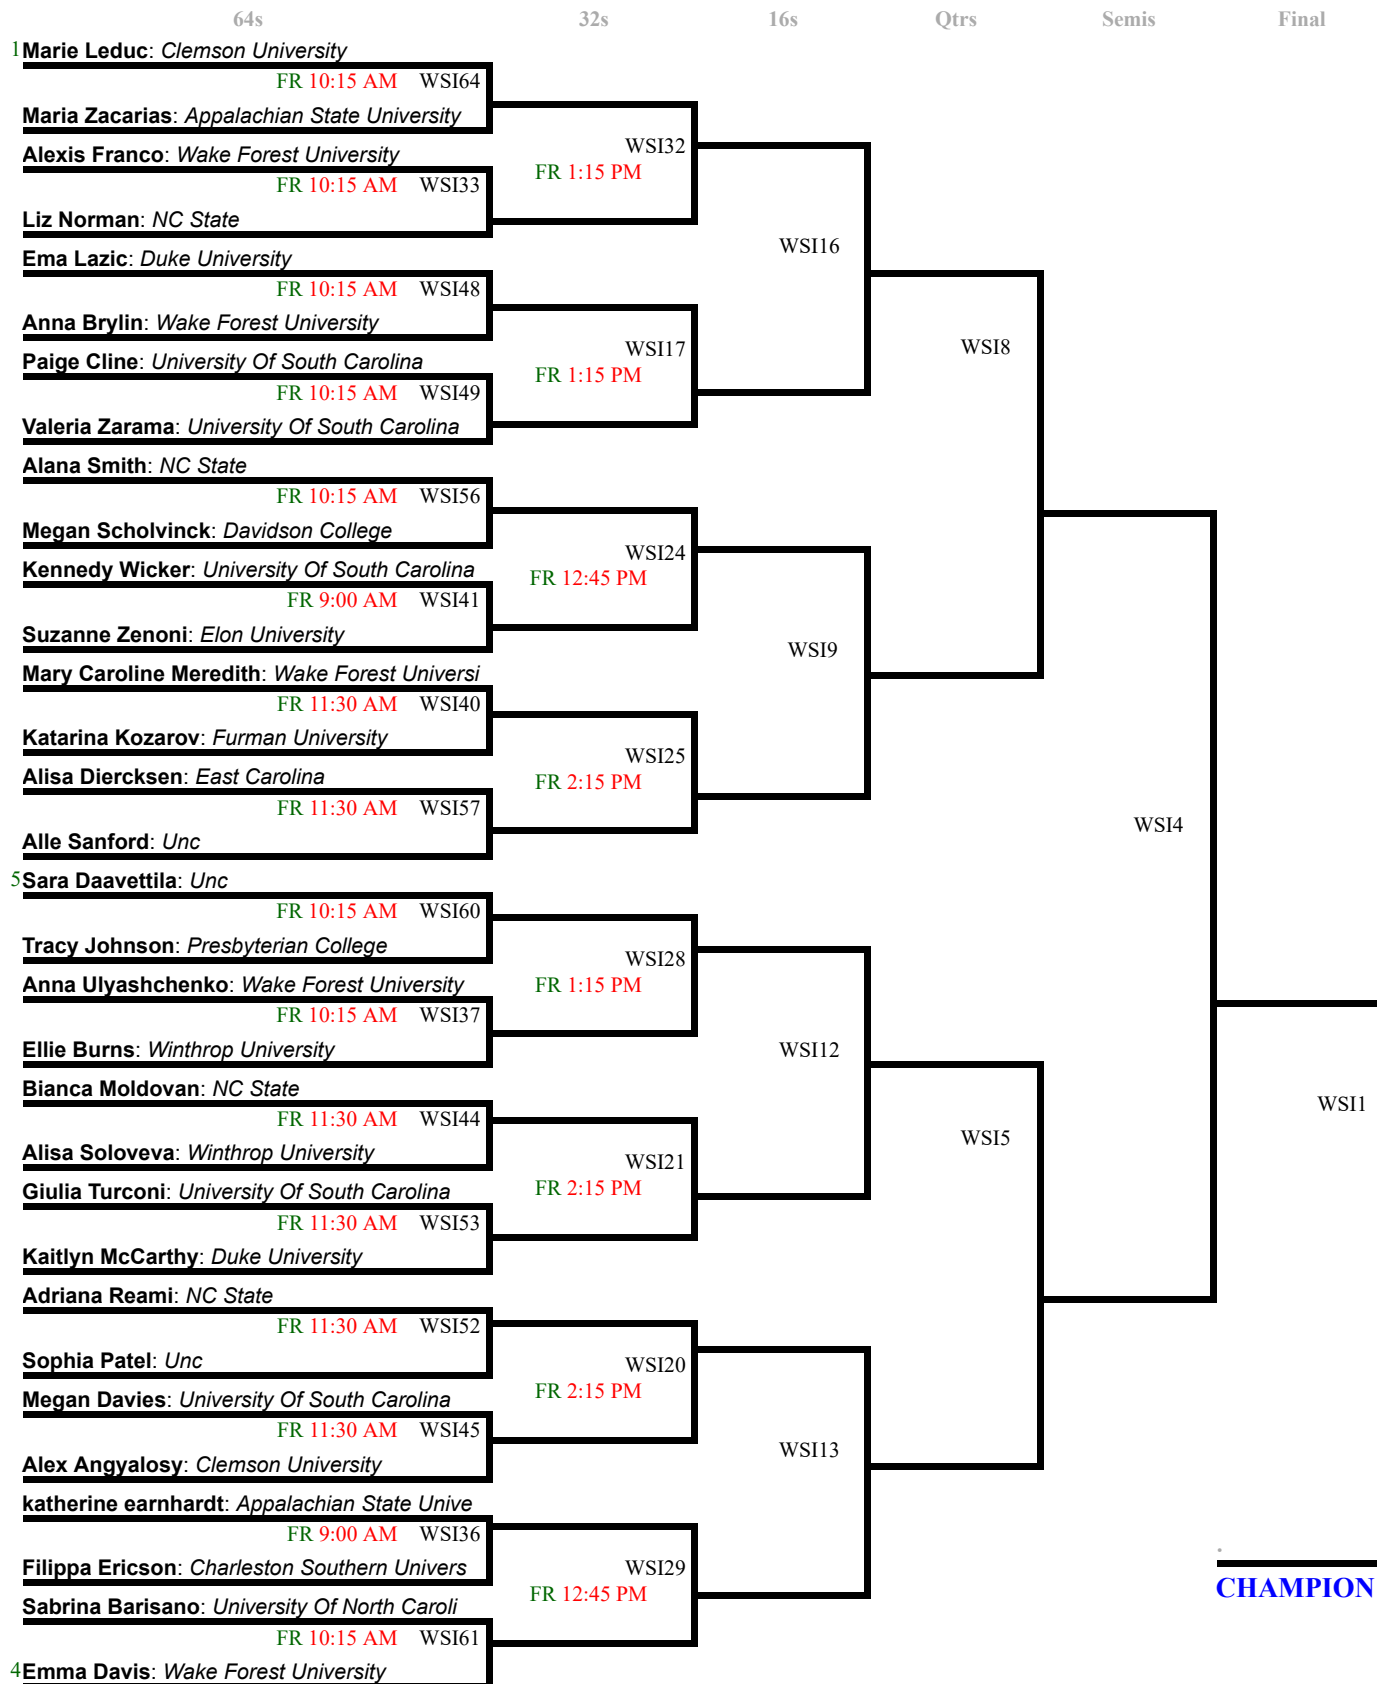

# (WSI) Women's Singles - Division I

Single Elimination with Consolation

3 Meible Chi: Duke University

FR 11:30 AM WSI62

Miljana Ristic: Gardner-webb University

Eva Nyikos: College Of Charleston

FR 11:30 AM WSI35