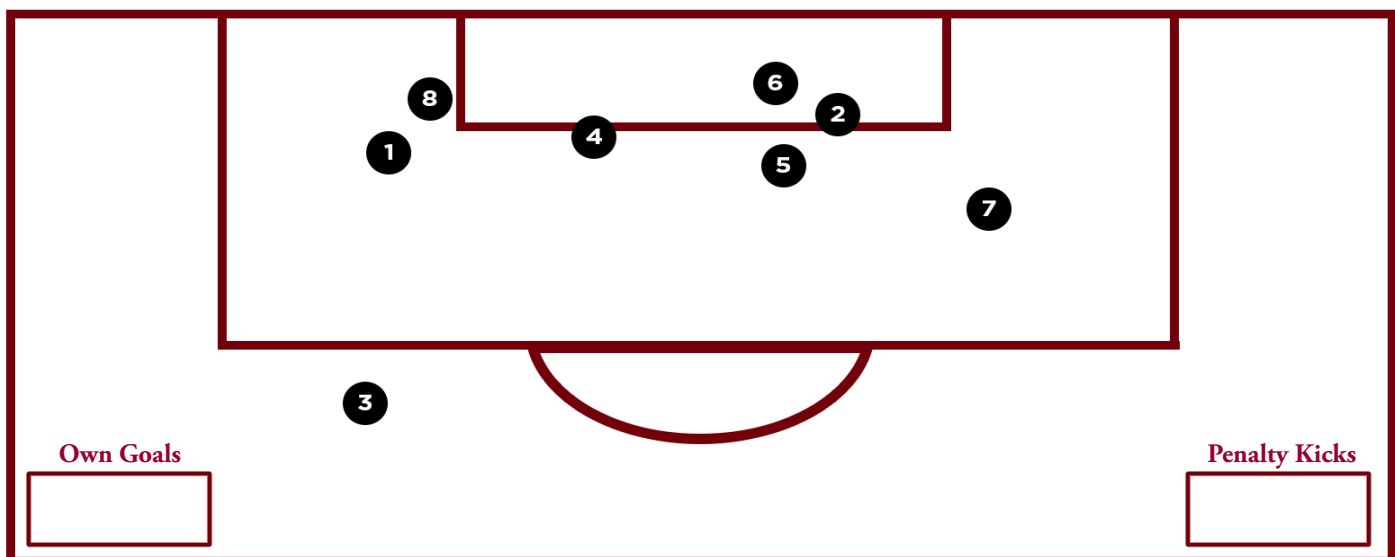

2019 OPPONENT GOAL CHART

OPPONENT GOAL INFORMATION

1 - Kristina Schuster (NC State), 20'	5 - Casey Wertz (Alabama), 22'
2 - Alexis Martel-LaMothe (Notre Dame), 88'	6 - MA Vignola (Tennessee), 89'
3 - Maliah Morris (Clemson), 43'	7 - Dianne Rose (Florida), 68'
4 - Reyna Reyes (Alabama), 11'	8 - Mykia Minnis (WSU), 95'