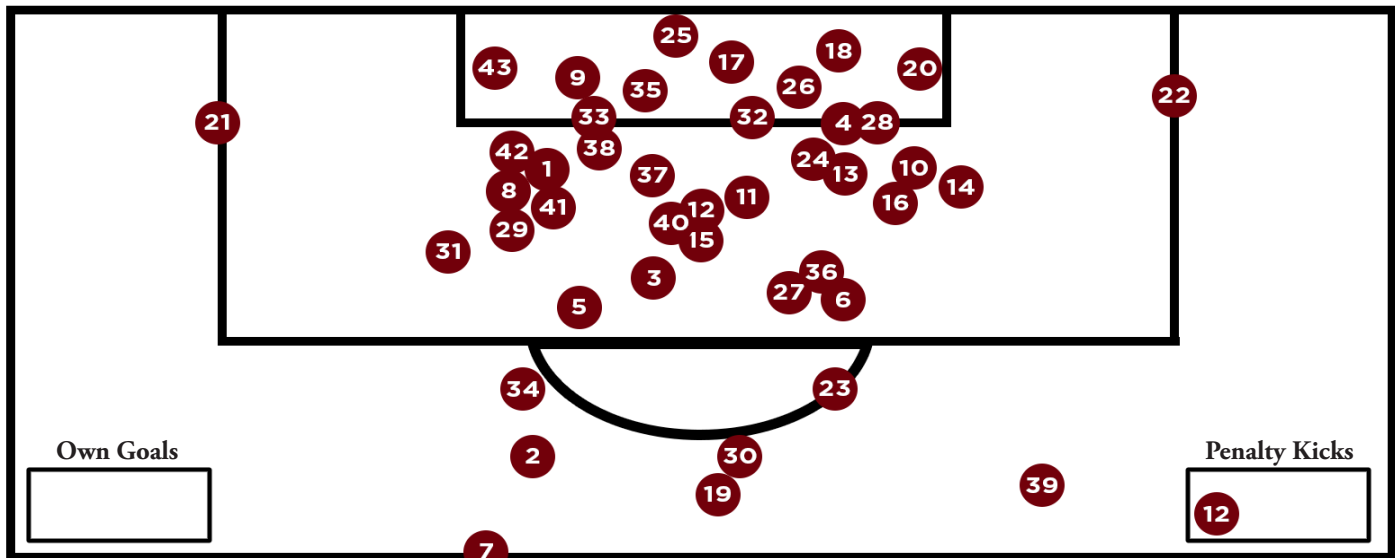

2019 SOUTH CAROLINA GOAL CHART

SOUTH CAROLINA GOAL INFORMATION

1 - Tatum Milazzo vs. NC State, 46'	16 - Luciana Zullo vs. Notre Dame, 80'	31 - Riley Tanner vs. Florida, 82'
2 - Alexa Bahr vs. NC State, 53'	17 - Riley Tanner vs. Georgia, 36'	32 - Alexa Bahr vs. Auburn, 24'
3 - Alexa Bahr vs. William & Mary, 53'	18 - Lauren Chang vs. Georgia, 42'	33 - Anna Patten vs. Auburn, 30'
4 - Ryan Gareis vs. William & Mary, 56'	19 - Lauren Chang vs. Georgia, 50'	34 - Rebecca Koch vs. Georgia, 50'
5 - Luciana Zullo vs. William & Mary, 57'	20 - Ryan Gareis vs. Alabama, 23'	35 - Sutton Jones vs. Vanderbilt, 32'
6 - Alexa Bahr vs. Jacksonville, 17'	21 - Jyllissa Harris vs. Alabama, 41'	36 - Luciana Zullo vs. Vanderbilt, 42'
7 - Samantha Chang vs. Jacksonville, 18'	22 - Luciana Zullo vs. Alabama, 48'	37 - Ryan Gareis vs. Arkansas, 26'
8 - Ryan Gareis vs. Jacksonville, 20'	23 - Alexa Bahr vs. Alabama, 52'	38 - Samantha Chang vs. Samford, 40'
9 - Sutton Jones vs. Jacksonville, 43'	24 - Camryn Dixon vs. Alabama, 72'	39 - Luciana Zullo vs. Samford, 54'
10 - Camryn Dixon vs. Jacksonville, 62'	25 - Jyllissa Harris vs. Arkansas, 77'	40 - Riley Tanner vs. Samford, 80'
11 - Samantha Meredith vs. Jacksonville, 84'	26 - Luciana Zullo vs. Missouri, 57'	41 - Riley Tanner vs. Notre Dame, 40'
12 - Anna Patten vs. Purdue, 31'	27 - Ryan Gareis vs. Kentucky, 25'	42 - Grace Fisk vs. Kansas, 62'
13 - Lauren Chang vs. Purdue, 41'	28 - Lauren Chang vs. Tennessee, 8'	43 - Riley Tanner vs. Kansas, 75'
14 - Lauren Chang vs. DePaul, 64'	29 - Alexa Bahr vs. Ole Miss, 15'	
15 - Anna Patten vs. Notre Dame, 40'	30 - Claire Griffiths vs. Ole Miss, 63'