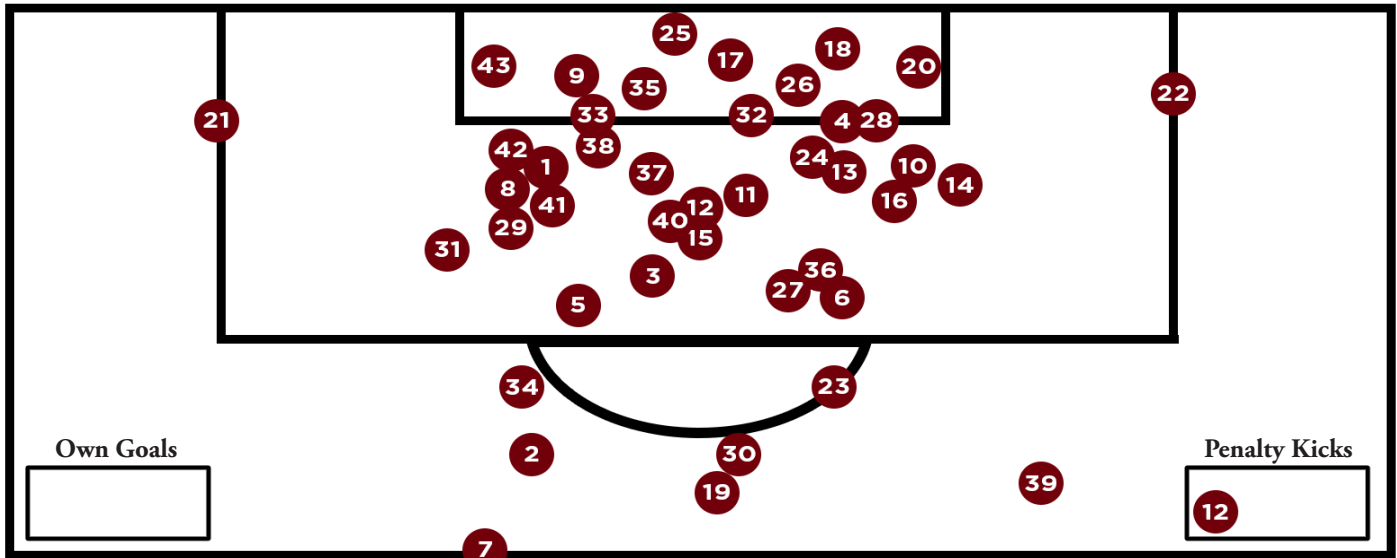

2019 SOUTH CAROLINA GOAL CHART

SOUTH CAROLINA GOAL INFORMATION

1 - Tatum Milazzo vs. NC State, 46'	16 - Luciana Zullo vs. Notre Dame, 80'	31 - Riley Tanner vs. Florida, 82'
2 - Elexa Bahr vs. NC State, 53'	17 - Riley Tanner vs. Georgia, 36'	32 - Elexa Bahr vs. Auburn, 24'
3 - Elexa Bahr vs. William & Mary, 53'	18 - Lauren Chang vs. Georgia, 42'	33 - Anna Patten vs. Auburn, 30'
4 - Ryan Gareis vs. William & Mary, 56'	19 - Lauren Chang vs. Georgia, 50'	34 - Rebecca Koch vs. Georgia, 50'
5 - Luciana Zullo vs. William & Mary, 57'	20 - Ryan Gareis vs. Alabama, 23'	35 - Sutton Jones vs. Vanderbilt, 32'
6 - Elexa Bahr vs. Jacksonville, 17'	21 - Jyllissa Harris vs. Alabama, 41'	36 - Luciana Zullo vs. Vanderbilt, 42'
7 - Samantha Chang vs. Jacksonville, 18'	22 - Luciana Zullo vs. Alabama, 48'	37 - Ryan Gareis vs. Arkansas, 26'
8 - Ryan Gareis vs. Jacksonville, 20'	23 - Elexa Bahr vs. Alabama, 52'	38 - Samantha Chang vs. Samford, 40'
9 - Sutton Jones vs. Jacksonville, 43'	24 - Camryn Dixon vs. Alabama, 72'	39 - Luciana Zullo vs. Samford, 54'
10 - Camryn Dixon vs. Jacksonville, 62'	25 - Jyllissa Harris vs. Arkansas, 77'	40 - Riley Tanner vs. Samford, 80'
11 - Samantha Meredith vs. Jacksonville, 84'	26 - Luciana Zullo vs. Missouri, 57'	41 - Riley Tanner vs. Notre Dame, 40'
12 - Anna Patten vs. Purdue, 31'	27 - Ryan Gareis vs. Kentucky, 25'	42 - Grace Fisk vs. Kansas, 62'
13 - Lauren Chang vs. Purdue, 41'	28 - Lauren Chang vs. Tennessee, 8'	43 - Riley Tanner vs. Kansas, 75'
14 - Lauren Chang vs. DePaul, 64'	29 - Elexa Bahr vs. Ole Miss, 15'	
15 - Anna Patten vs. Notre Dame, 40'	30 - Claire Griffiths vs. Ole Miss, 63'