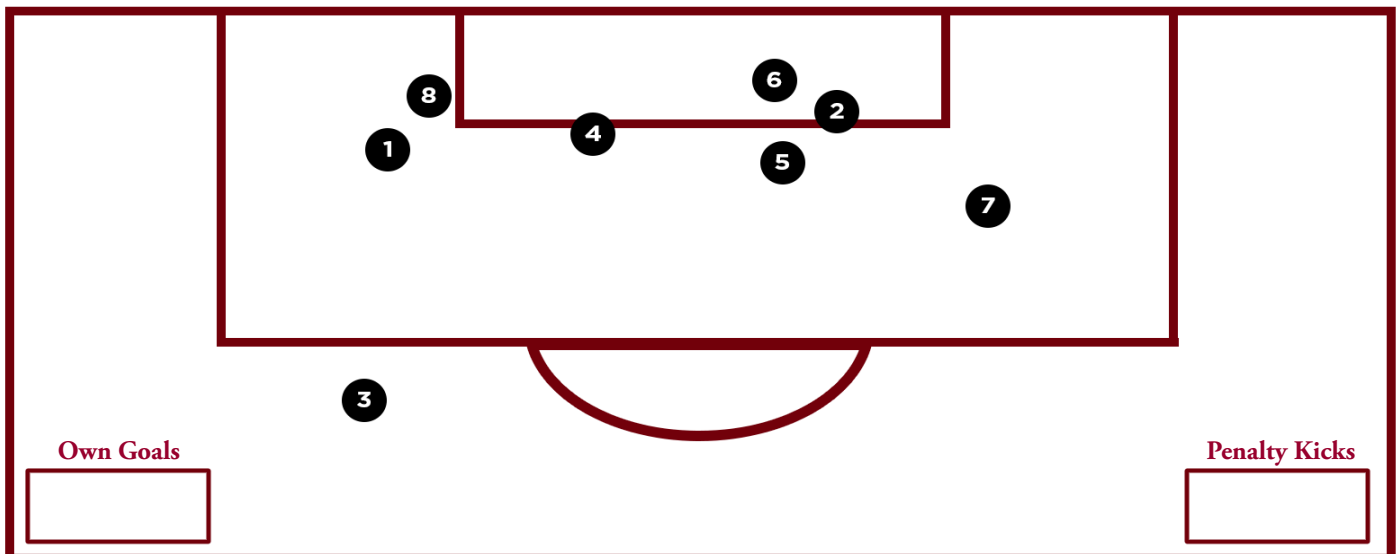

2019 OPPONENT GOAL CHART

OPPONENT GOAL INFORMATION

1 - Kristina Schuster (NC State), 20'	5 - Casey Wertz (Alabama), 22'
2 - Alexis Martel-LaMothe (Notre Dame), 88'	6 - MA Vignola (Tennessee), 89'
3 - Maliah Morris (Clemson), 43'	7 - Deanne Rose (Florida), 68'
4 - Reyna Reyes (Alabama), 11'	8 - Mykia Minniss (WSU), 95'