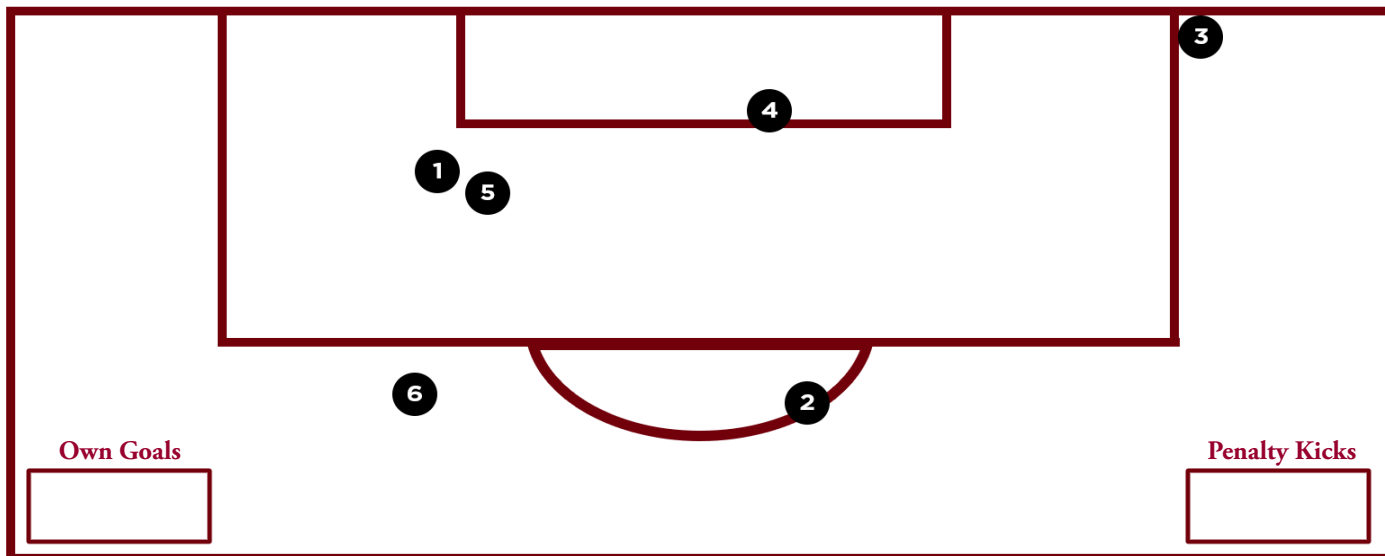

2020 OPPONENT GOAL CHART

OPPONENT GOAL INFORMATION

- 1 - Abby Boyan (Georgia), '63
- 2 - Julissa Cisneros (Missouri), '11
- 3 - Alex Wagner (Vanderbilt), '75
- 4 - Anna Podojil (Arkansas), '57
- 5 - Nicole Vernis (Florida), '9
- 6 - Tori Grambo (Florida), '89