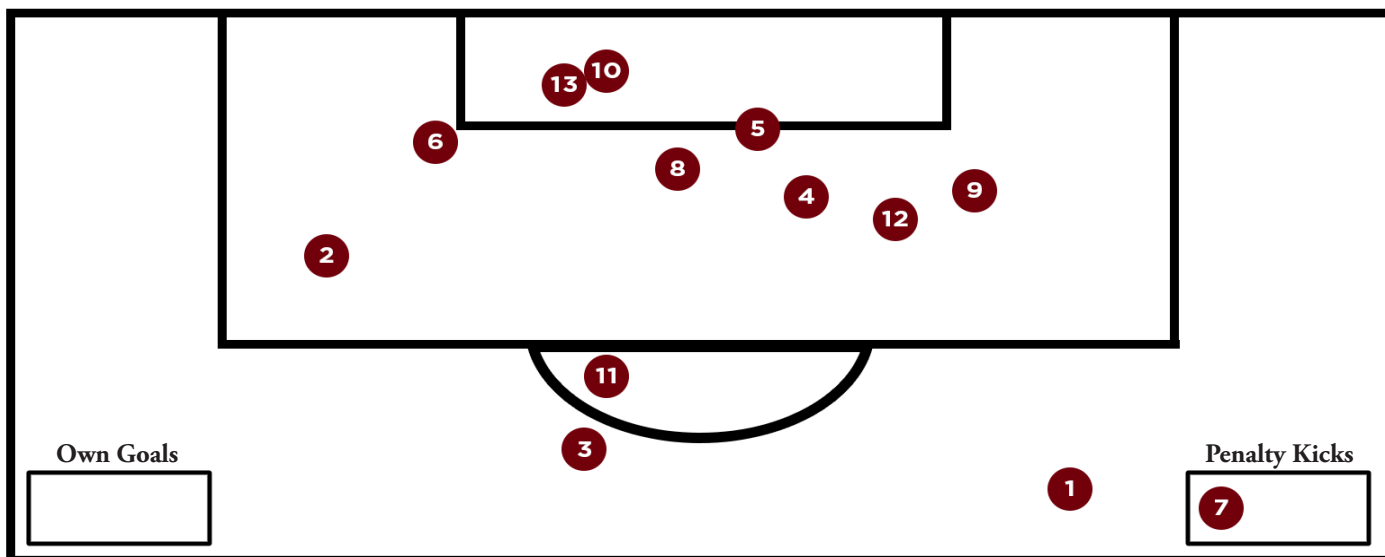

2020 SOUTH CAROLINA GOAL CHART

SOUTH CAROLINA GOAL INFORMATION

- 1 - Catherine Barry vs. Missouri, '28
- 2 - Catherine Barry vs. Missouri, '55
- 3 - Jyllissa Harris vs. Missouri, '68
- 4 - Rylee Forster vs. Missouri, '71
- 5 - Catherine Barry vs. Kentucky, '52
- 6 - Ryan Gareis at Vanderbilt, '49
- 7 - Anna Patten at Vanderbilt, '103 (PK)
- 8 - Corinna Zullo at Arkansas, '37
- 9 - Samantha Chang at Arkansas, '71
- 10 - Sutton Jones vs. Florida, '5
- 11 - Samantha Chang vs. Florida, '20
- 12 - Rylee Forster vs. Florida, '41
- 13 - Sutton Jones vs. Florida, '66