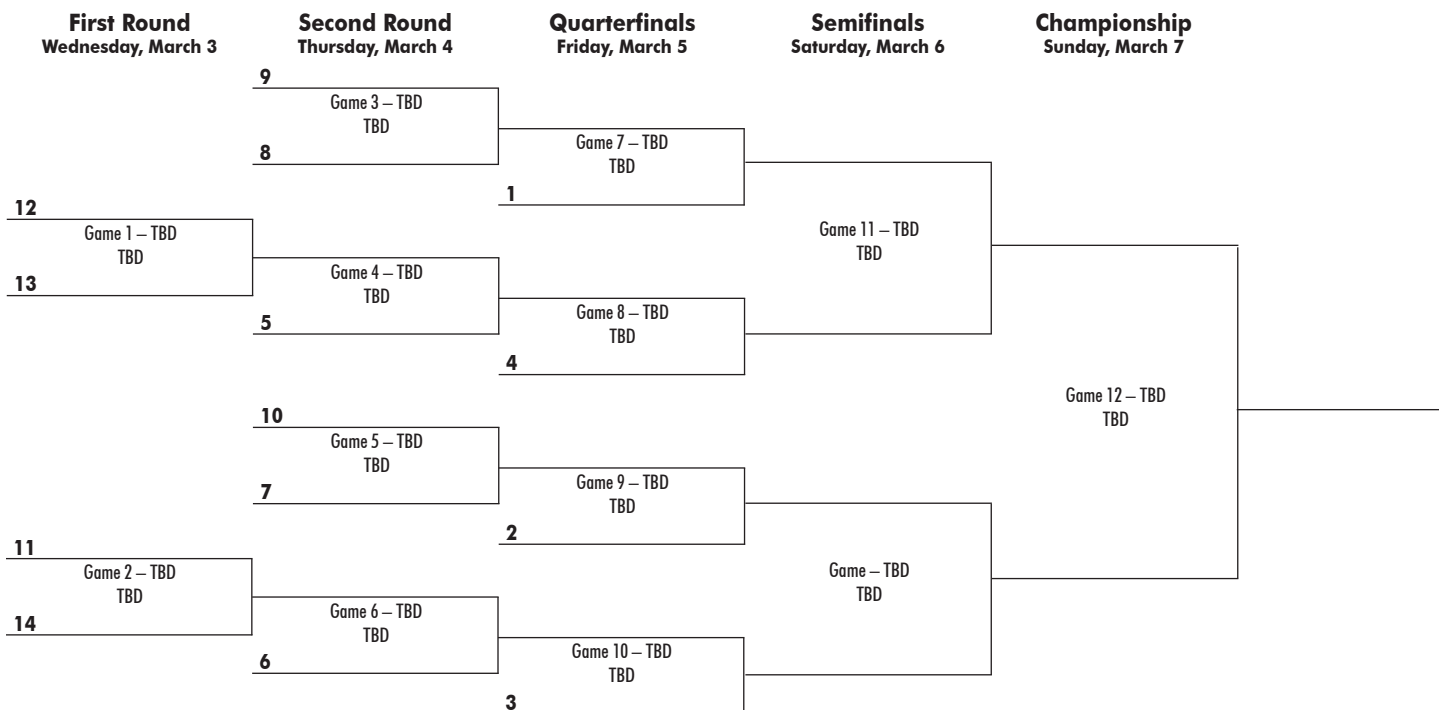

2021 SEC BASKETBALL TOURNAMENT • BON SECOURS WELLNESS ARENA • GREENVILLE, SC

The Southeastern Conference Women's Basketball Tournament will be played for the fifth time in Greenville, S.C. when Bon Secours Wellness Arena plays host to the 2021 event.

The Bon Secours Wellness Arena is a state-of-the-art 15,000 seat sports and entertainment venue. The Arena was opened on September 13, 1998 and has hosted award winning musical acts as well as events such as WWE and Disney on Ice. In the fall of 2012, the Greenville City and Greenville County Councils approved funding of $13.1 million for renovations to the Arena. In June of 2013, the first of a three year renovation project began with phase two starting in June of 2014.

Beginning with its inception and through 1986, the tournament was held at campus sites. The tournament was then sent to Albany, Ga., which served as the site for six years from 1987-92. The tournament then moved to Chattanooga, Tenn., where it was held from 1993-2000, with the exception of 1998 when the tournament moved to Columbus, Ga.

Since 2001 the tournament has enjoyed many new sites, including Memphis (2001), Nashville (2002, 2004, 2008, 2011, 2012, 2018), Little Rock, Ark. (2003, 2006, 2009, 2015), Greenville, S.C. (2005, 2017, 2018, 2019, 2020), Duluth, Ga. (2007, 2010, 2013, 2014) and Jacksonville, Fla. (2016).

The winner of the 13-game tournament will receive the league's automatic bid to the NCAA Tournament. The tournament seeds and conference champion will be determined by the 16-game regular-season SEC schedule.

The event has helped set the stage for SEC teams in the NCAA Tournament, as 30 of the conference tournament champions have advanced to at least the Sweet 16. Three of the last 13 SEC Tournament champions have gone on to win the national championship. The SEC Tournament Champion has failed to win at least one NCAA Tournament game only

twice.

Tennessee leads the league with 17 SEC Tournament titles. Vanderbilt is second with six, while South Carolina has five, Auburn, Georgia, each have four. LSU has two with Kentucky, Mississippi State and Texas A&M having each won one SEC Tournament championship.

Future SEC Tournament Dates & Sites

March 2-6, 2022	Nashville, Tenn.
March 1-5, 2023	TBD
March 6-10, 2024	TBD
March 5-9, 2025	TBD
March 4-8, 2026	TBD

SEC Tournament Tie-Break Procedures

Teams will be seeded No. 1 through No. 14 in the SEC Women's Basketball Tournament bracket based upon the final regular season Conference standings. Teams that finished No. 1 through No. 4 in the final regular season standings shall receive first- and second-round byes and teams that finish No. 5 through No. 10 will receive first-round byes.