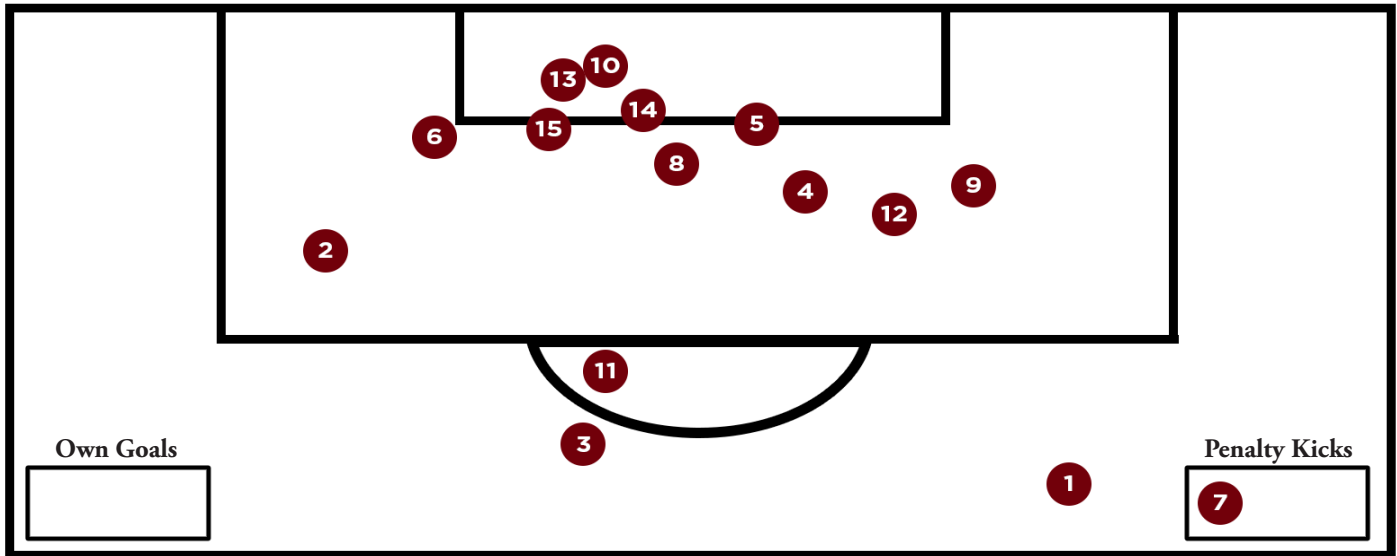

2020 SOUTH CAROLINA GOAL CHART

SOUTH CAROLINA GOAL INFORMATION

- 1 - Catherine Barry vs. Missouri, '28
- 2 - Catherine Barry vs. Missouri, '55
- 3 - Jyllissa Harris vs. Missouri, '68
- 4 - Rylee Forster vs. Missouri, '71
- 5 - Catherine Barry vs. Kentucky, '52
- 6 - Ryan Gareis at Vanderbilt, '49
- 7 - Anna Patten at Vanderbilt, '103 (PK)
- 8 - Corinna Zullo at Arkansas, '37
- 9 - Samantha Chang at Arkansas, '71
- 10 - Sutton Jones vs. Florida, '5
- 11 - Samantha Chang vs. Florida, '20
- 12 - Rylee Forster vs. Florida, '41
- 13 - Sutton Jones vs. Florida, '66
- 14 - Corinna Zullo vs. Miss State, '69
- 15 - Ranya Senhaji vs. Miss State, '82