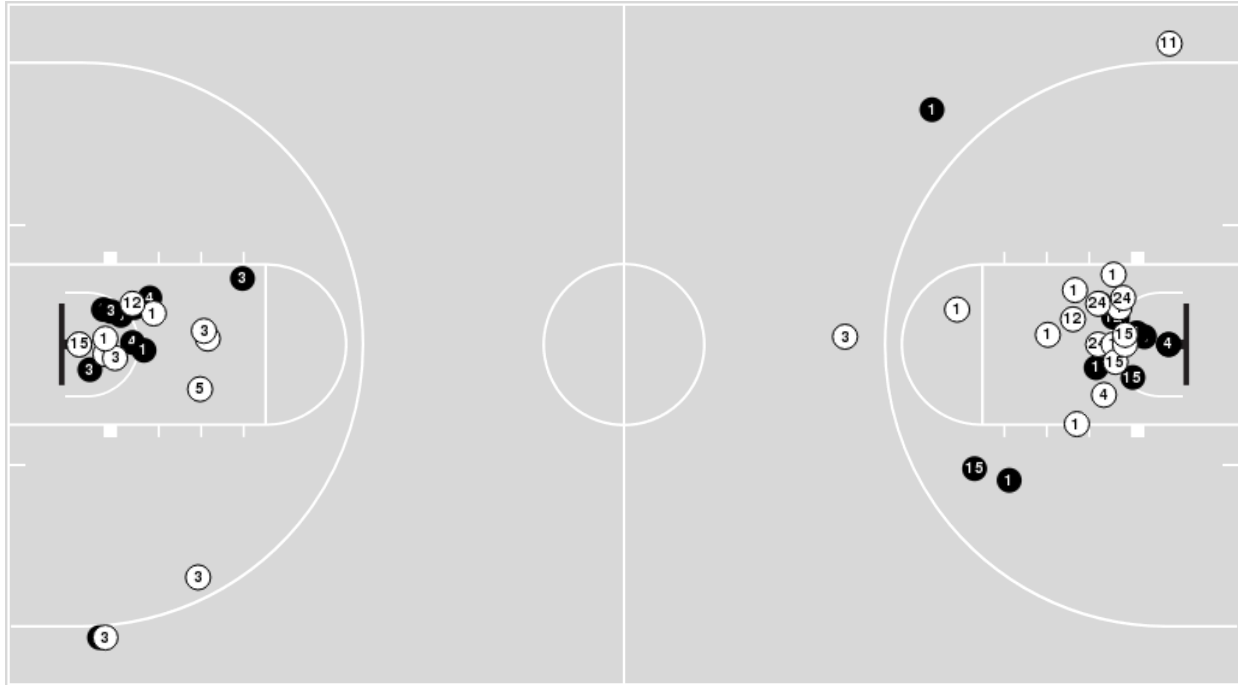

Officials: Marcus Clayton, Marla Ann Gearhart, Robert Miles

Players => AllFG Types=>AllResults=>All
South Carolina

All Field Goals