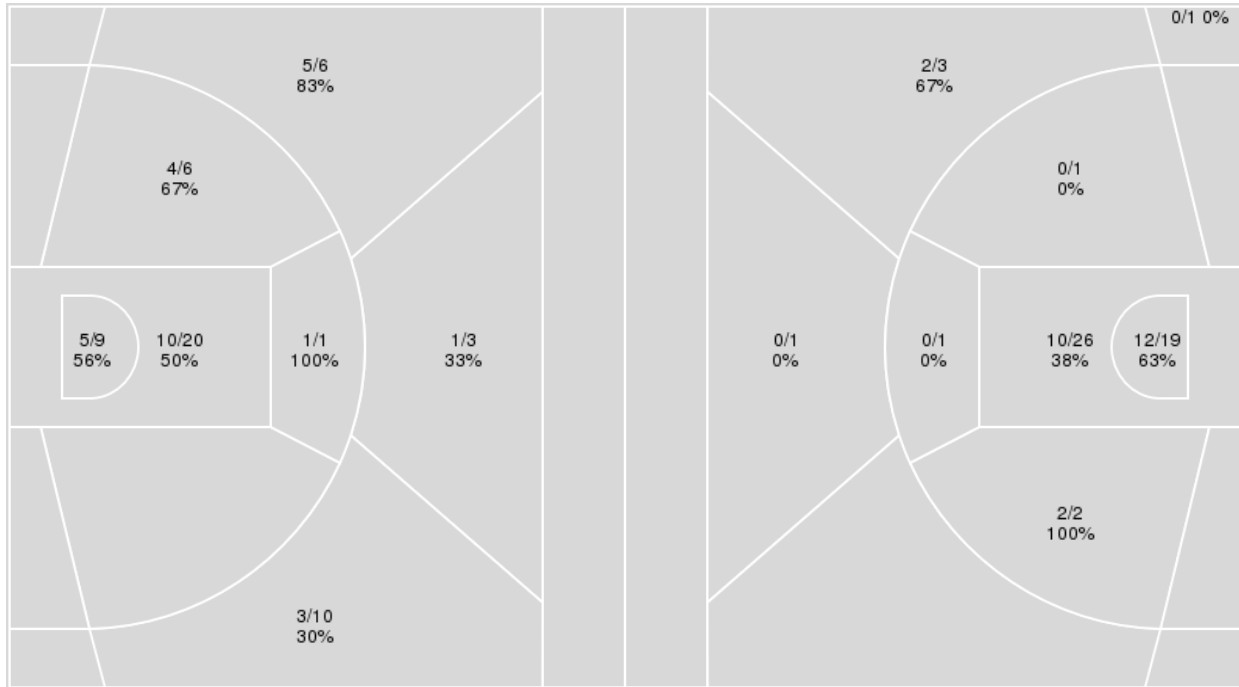

Officials: Marcus Clayton, Marla Ann Gearhart, Robert Miles

{ Players => 1, 2, 3, 4, 5, 10, 11, 12, 13, 14, 15, 24, 30, 32, 33, 44; } FG { Players => All; } FG Types => All; Results => All;
Types => All; Results => All;

Gonzaga

South Carolina

Gonzaga	M/A	%
Field Goals	29/55	53
2 Points	20/36	56
3 Points	9/19	47
Free Throws	5/13	38

South Carolina	M/A	%
Field Goals	26/54	48
2 Points	24/49	49
3 Points	2/5	40
Free Throws	25/41	61