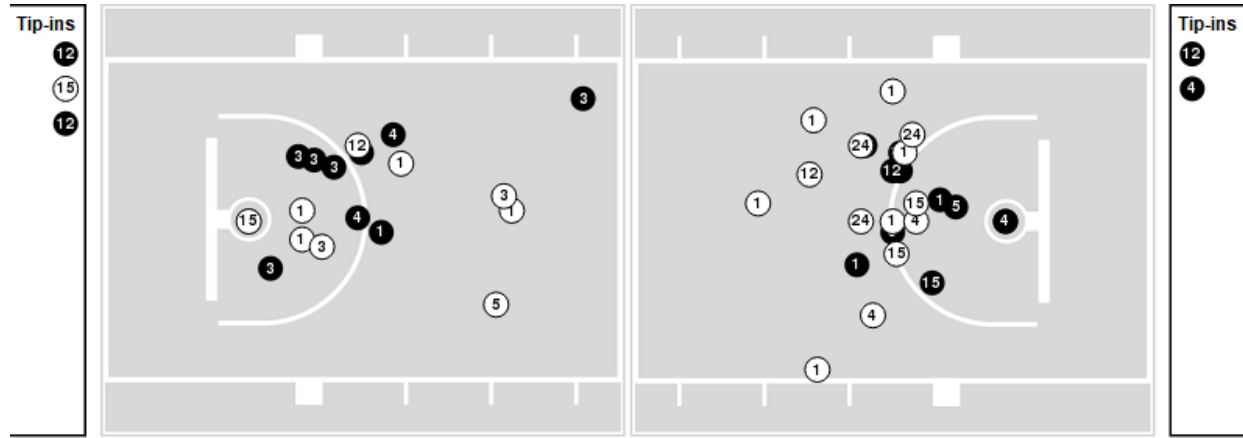

Blow Up Chart

● Made   ○ Missed   N - Player Number

South Carolina	M/A	%
Field Goals	26/54	48
2 Points	24/49	49
3 Points	2/5	40
Free Throws	25/41	61

South Carolina	M/A	%
Points in the Paint	44 (22 / 45)	49
Fast Break Points	20 (15/25)	60
Second Chance Points	18 (10/16)	63
Effective FG%	50