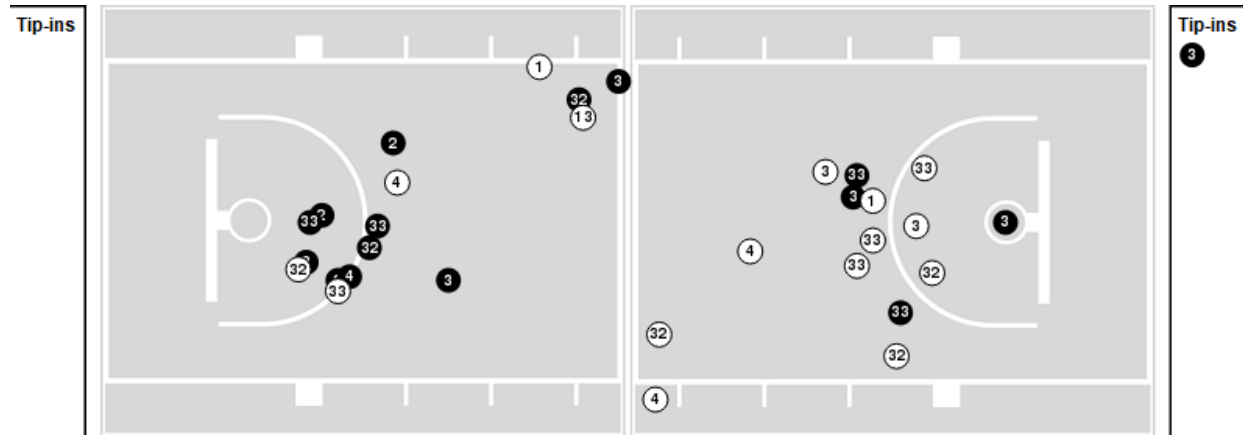

Blow Up Chart

● Made   ○ Missed   N - Player Number

Gonzaga	M/A	%
Field Goals	29/55	53
2 Points	20/36	56
3 Points	9/19	47
Free Throws	5/13	38

Gonzaga	M/A	%
Points in the Paint	30 (15 / 29)	52
Fast Break Points	5 (3/4)	75
Second Chance Points	6 (4/9)	44
Effective FG%	61