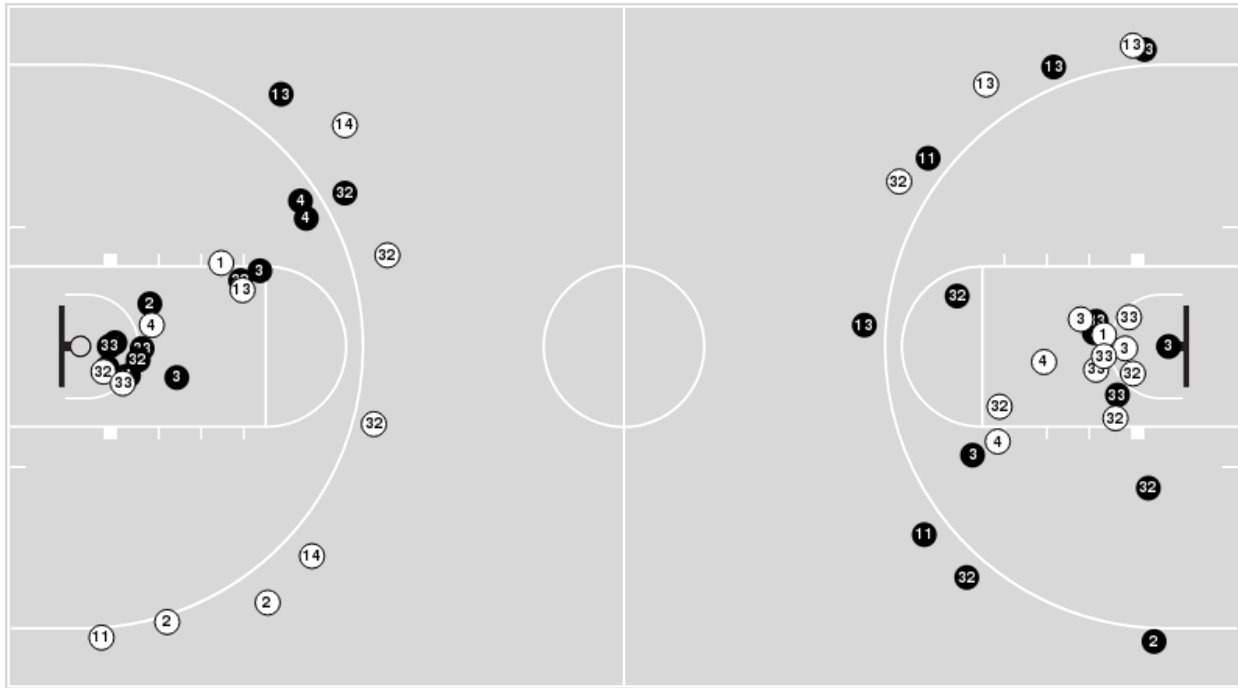

Officials: Marcus Clayton, Marla Ann Gearhart, Robert Miles

Players => 1, 2, 3, 4, 5, 10, 11, 12, 13, 14, 15, 24, 30, 32, 33, 44FG Types=>AllResults=>All

Gonzaga

All Field Goals