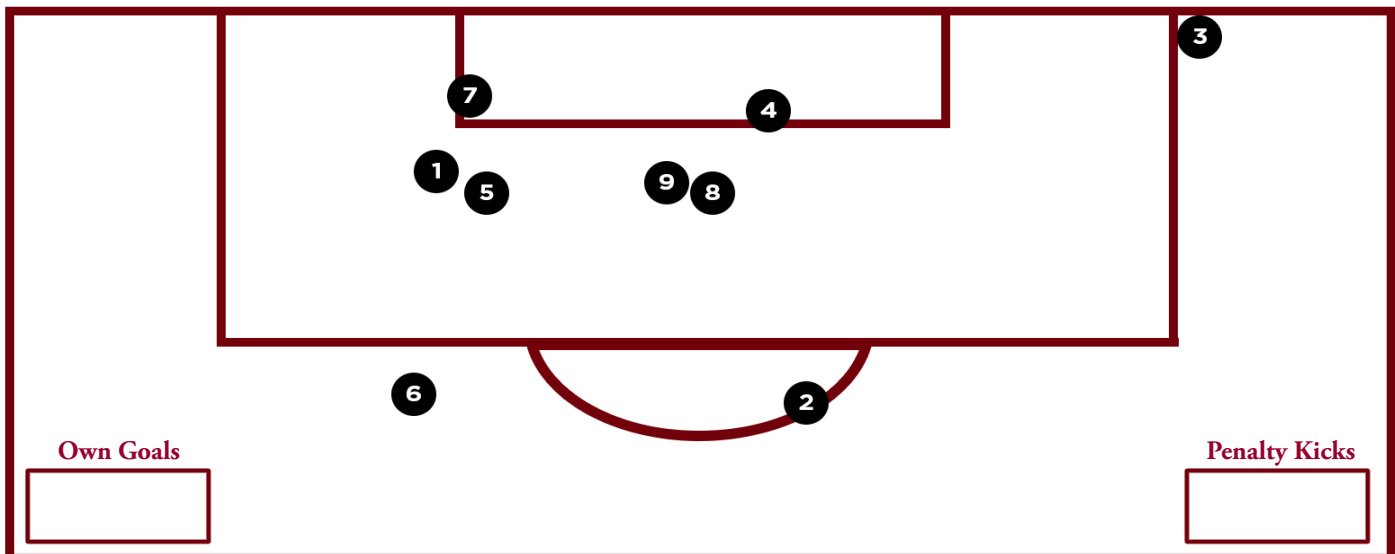

2020 OPPONENT GOAL CHART

OPPONENT GOAL INFORMATION

1 - Abby Boyan (Georgia), '63	5 - Nicole Vernis (Florida), '9	9 - Julissa Cisneros (Missouri), '59
2 - Julissa Cisneros (Missouri), '11	6 - Tori Grambo (Florida), '89	
3 - Alex Wagner (Vanderbilt), '75	7 - Wrenne French (Tennessee), '50	
4 - Anna Podojil (Arkansas), '57	8 - Bella Alessi (Missouri), '46