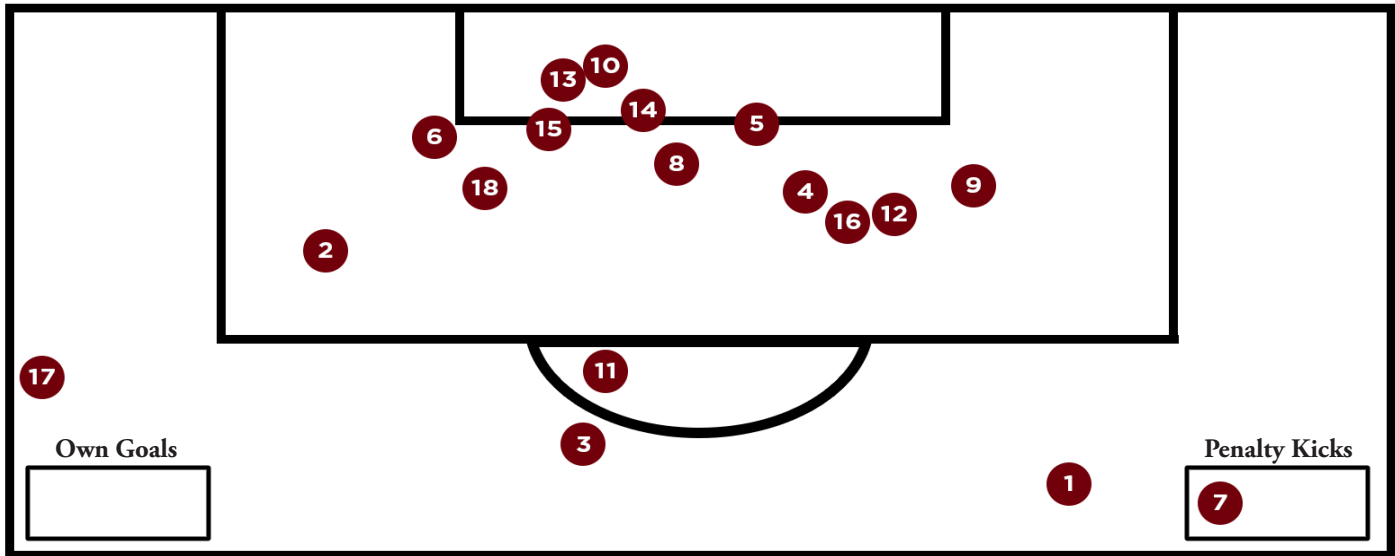

2020 SOUTH CAROLINA GOAL CHART

SOUTH CAROLINA GOAL INFORMATION

1 - Catherine Barry vs. Missouri, '28	16 - Lauren Chang vs. Missouri, '4
2 - Catherine Barry vs. Missouri, '55	17 - Sutton Jones vs. Missouri, '20
3 - Jyllissa Harris vs. Missouri, '68	18 - Catherine Barry vs. Missouri, '46
4 - Rylee Forster vs. Missouri, '71	
5 - Catherine Barry vs. Kentucky, '52	
6 - Ryan Gareis at Vanderbilt, '49	
7 - Anna Patten at Vanderbilt, '103 (PK)	
8 - Corinna Zullo at Arkansas, '37	
9 - Samantha Chang at Arkansas, '71	
10 - Sutton Jones vs. Florida, '5	
11 - Samantha Chang vs. Florida, '20	
12 - Rylee Forster vs. Florida, '41	
13 - Sutton Jones vs. Florida, '66	
14 - Corinna Zullo vs. Miss State, '69	
15 - Ranya Senhaji vs. Miss State, '82