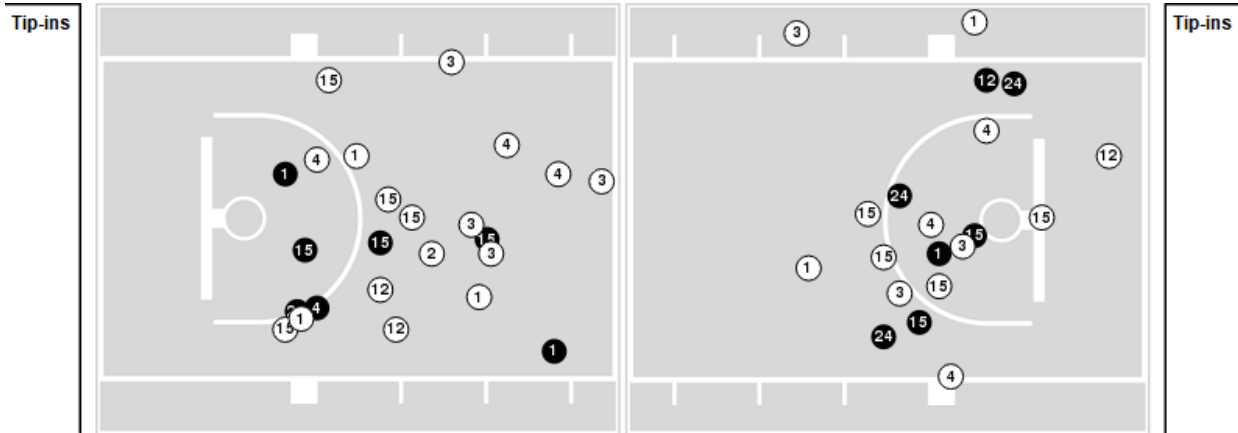

Officials: Dee Kanter, Karen Preato, Angelica Suffren

Players => AllFG Types=>AllResults=>All

South Carolina

All Field Goals

Blow Up Chart

● Made ○ Missed N - Player Number

South Carolina	M/A	%
Field Goals	20/74	27
2 Points	18/62	29
3 Points	2/12	17
Free Throws	4/11	36