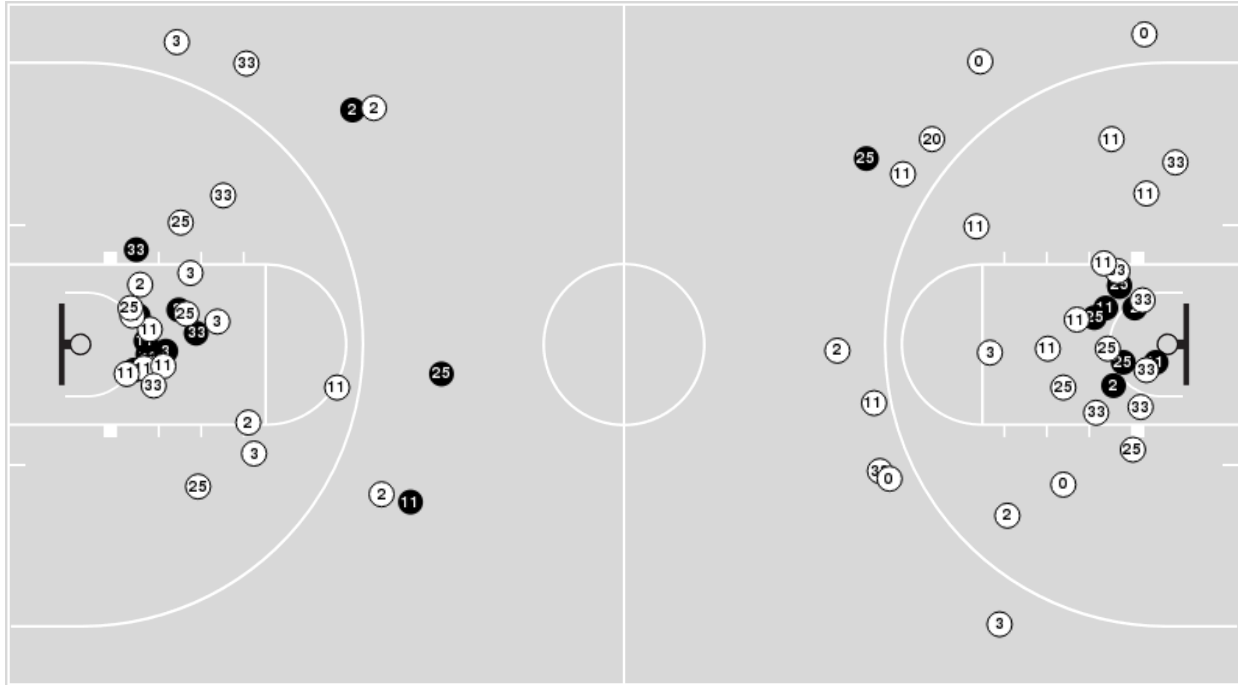

Officials: Dee Kanter, Karen Preato, Angelica Suffren

Players => 0, 1, 2, 3, 5, 11, 15, 20, 24, 25, 31, 33, 41 FG Types=>All Results=>All

NC State

All Field Goals