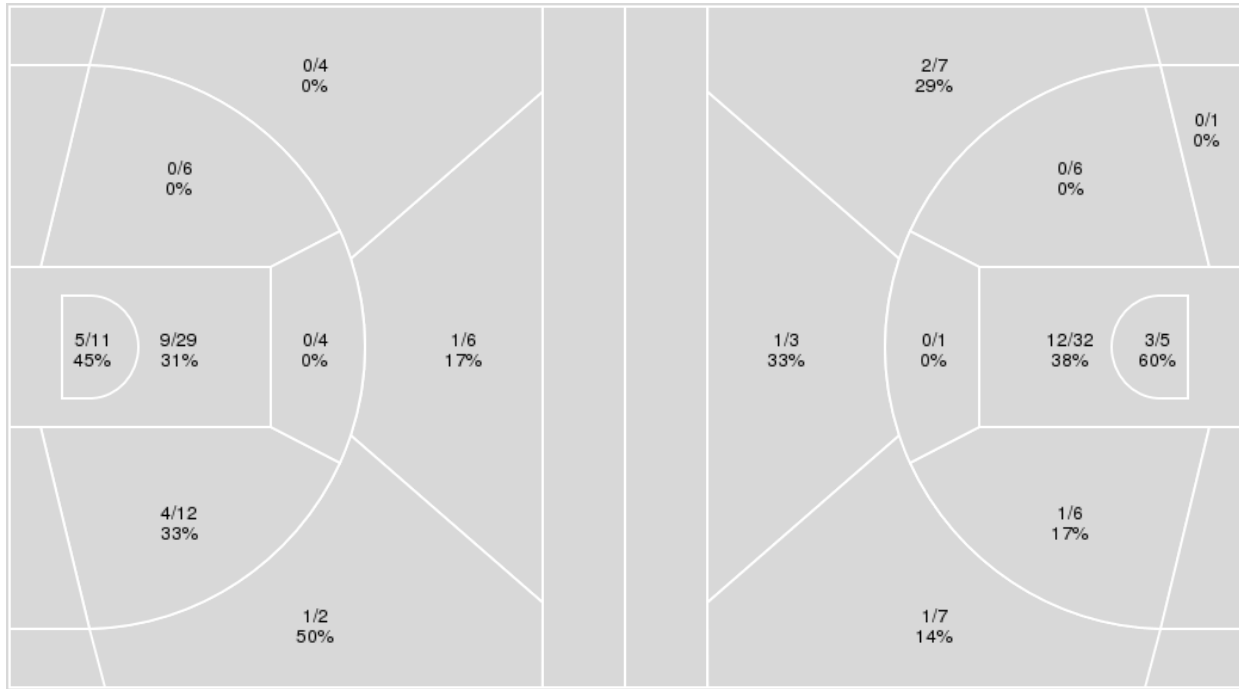

Officials: Dee Kanter, Karen Preato, Angelica Suffren

{ Players => All; } FG Types => All; Results => All;

South Carolina

{ Players => 0, 1, 2, 3, 5, 11, 15, 20, 24, 25, 31, 33, 41; } FG Types => All; Results => All;

NC State

South Carolina	M/A	%
Field Goals	20/74	27
2 Points	18/62	29
3 Points	2/12	17
Free Throws	4/11	36

NC State	M/A	%
Field Goals	20/68	29
2 Points	16/51	31
3 Points	4/17	24
Free Throws	10/12	83