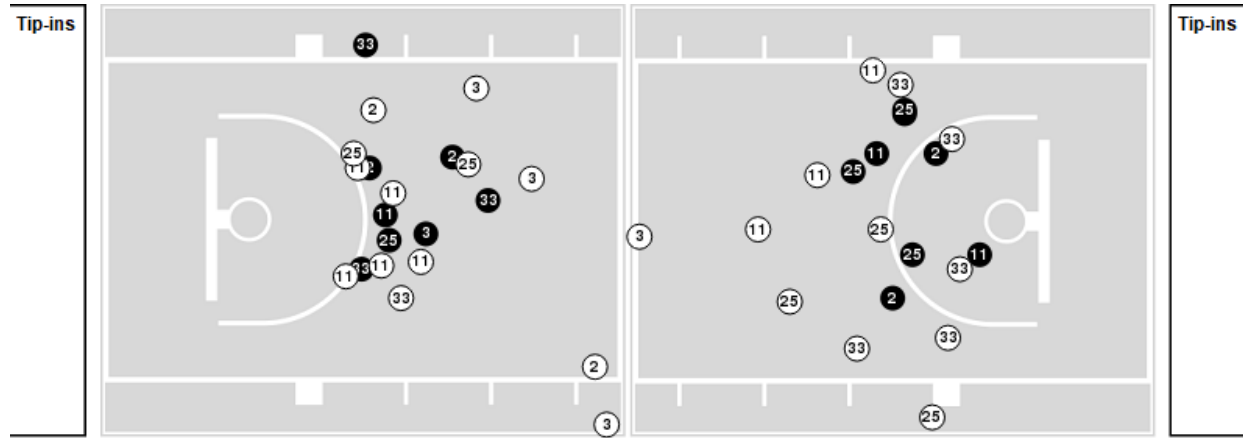

Officials: Dee Kanter, Karen Preato, Angelica Suffren

Players => 0, 1, 2, 3, 5, 11, 15, 20, 24, 25, 31, 33, 41 FG Types=>All Results=>All

NC State

All Field Goals

Blow Up Chart

● Made ○ Missed N - Player Number