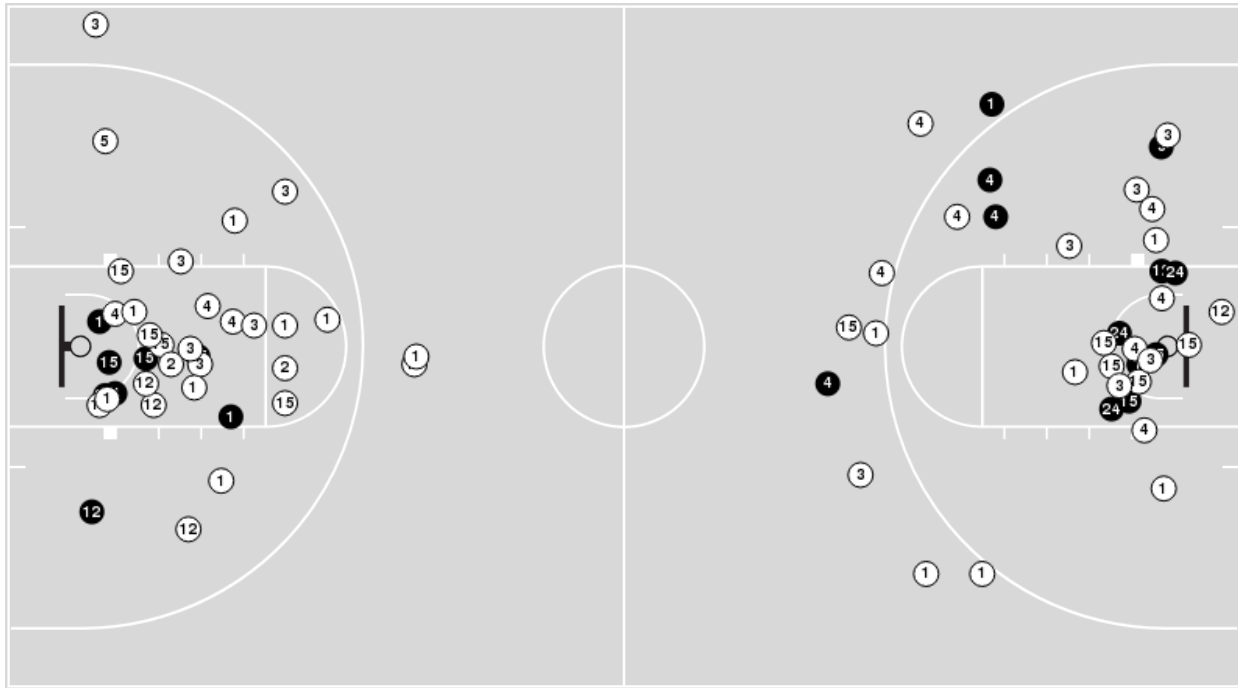

Officials: Dee Kanter, Karen Preato, Angelica Suffren

Players => AllFG Types=>AllResults=>All

South Carolina

All Field Goals