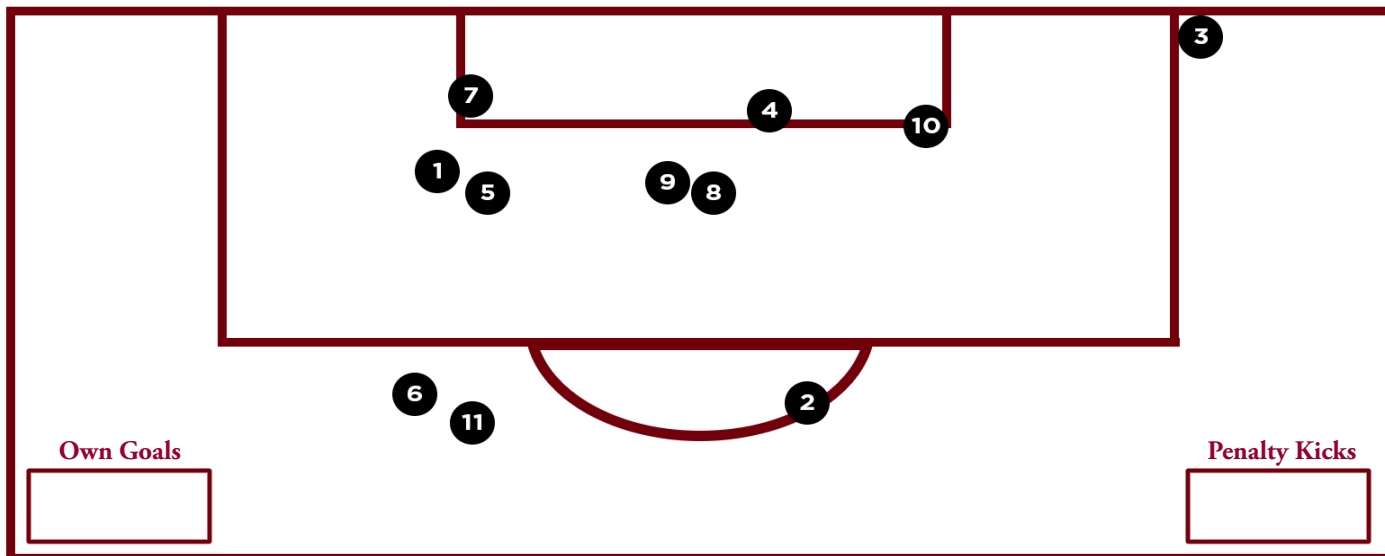

2020-21 OPPONENT GOAL CHART

OPPONENT GOAL INFORMATION

1 - Abby Boyan (Georgia), '63	5 - Nicole Vernis (Florida), '9	9 - Julissa Cisneros (Missouri), '59
2 - Julissa Cisneros (Missouri), '11	6 - Tori Grambo (Florida), '89	10 - Caroline Brooks (Arkansas), '43
3 - Alex Wagner (Vanderbilt), '75	7 - Wrenne French (Tennessee), '50	11 - Emilee hauser (Arkansas), '52
4 - Anna Podojil (Arkansas), '57	8 - Bella Alessi (Missouri), '46