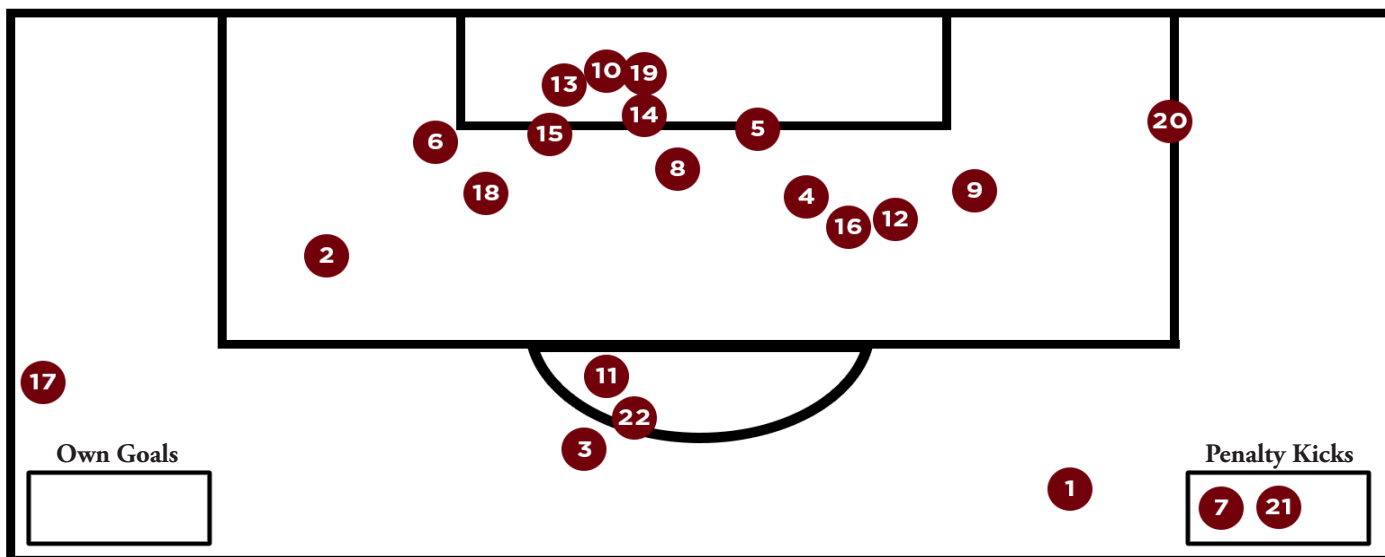

2020-21 SOUTH CAROLINA GOAL CHART

SOUTH CAROLINA GOAL INFORMATION

1 - Catherine Barry vs. Missouri, '28	16 - Lauren Chang vs. Missouri, '4
2 - Catherine Barry vs. Missouri, '55	17 - Sutton Jones vs. Missouri, '20
3 - Jyllissa Harris vs. Missouri, '68	18 - Catherine Barry vs. Missouri, '46
4 - Rylee Forster vs. Missouri, '71	19 - Ranya Senhaji vs. Arkansas, '64
5 - Catherine Barry vs. Kentucky, '52	20 - Corinna Zullo vs. CofC, '37
6 - Ryan Gareis at Vanderbilt, '49	21 - Lauren Chang vs. CofC, '61
7 - Anna Patten at Vanderbilt, '103 (PK)	22 - Jyllissa Harris vs. CofC, '69
8 - Corinna Zullo at Arkansas, '37	
9 - Samantha Chang at Arkansas, '71	
10 - Sutton Jones vs. Florida, '5	
11 - Samantha Chang vs. Florida, '20	
12 - Rylee Forster vs. Florida, '41	
13 - Sutton Jones vs. Florida, '66	
14 - Corinna Zullo vs. Miss State, '69	
15 - Ranya Senhaji vs. Miss State, '82