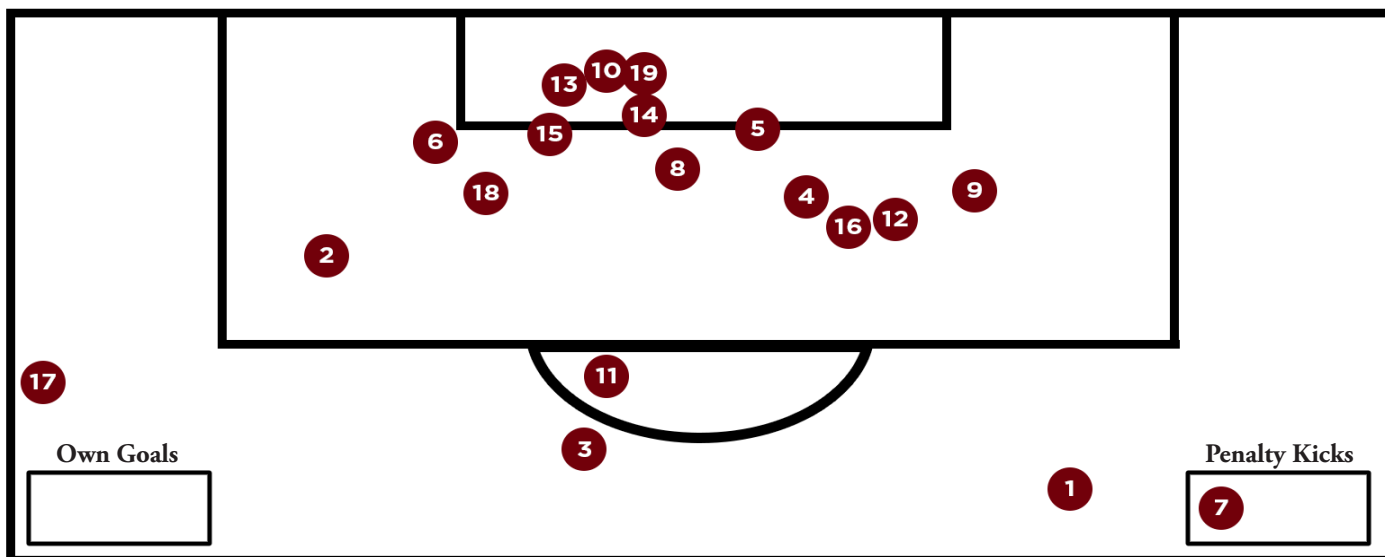

2020-21 SOUTH CAROLINA GOAL CHART

SOUTH CAROLINA GOAL INFORMATION

1 - Catherine Barry vs. Missouri, '28	16 - Lauren Chang vs. Missouri, '4
2 - Catherine Barry vs. Missouri, '55	17 - Sutton Jones vs. Missouri, '20
3 - Jyllissa Harris vs. Missouri, '68	18 - Catherine Barry vs. Missouri, '46
4 - Rylee Forster vs. Missouri, '71	19 - Ranya Senhaji vs. Arkansas, '64
5 - Catherine Barry vs. Kentucky, '52	
6 - Ryan Gareis at Vanderbilt, '49	
7 - Anna Patten at Vanderbilt, '103 (PK)	
8 - Corinna Zullo at Arkansas, '37	
9 - Samantha Chang at Arkansas, '71	
10 - Sutton Jones vs. Florida, '5	
11 - Samantha Chang vs. Florida, '20	
12 - Rylee Forster vs. Florida, '41	
13 - Sutton Jones vs. Florida, '66	
14 - Corinna Zullo vs. Miss State, '69	
15 - Ranya Senhaji vs. Miss State, '82