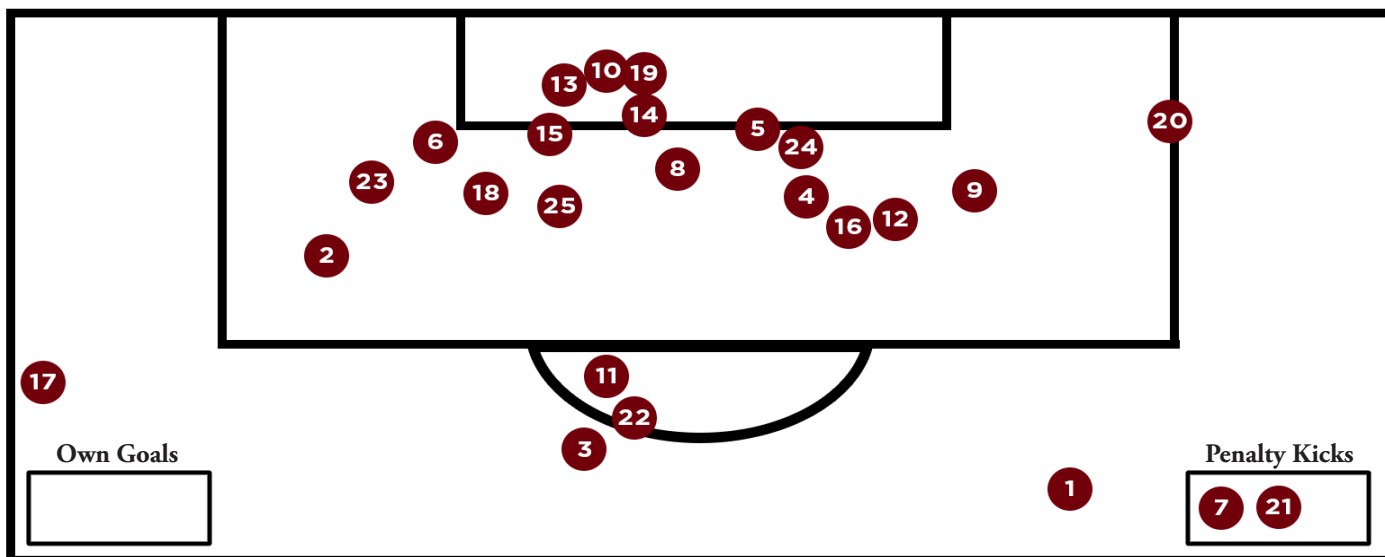

2020-21 SOUTH CAROLINA GOAL CHART

SOUTH CAROLINA GOAL INFORMATION

1 - Catherine Barry vs. Missouri, '28	16 - Lauren Chang vs. Missouri, '4
2 - Catherine Barry vs. Missouri, '55	17 - Sutton Jones vs. Missouri, '20
3 - Jyllissa Harris vs. Missouri, '68	18 - Catherine Barry vs. Missouri, '46
4 - Rylee Forster vs. Missouri, '71	19 - Ranya Senhaji vs. Arkansas, '64
5 - Catherine Barry vs. Kentucky, '52	20 - Corinna Zullo vs. CofC, '37
6 - Ryan Gareis at Vanderbilt, '49	21 - Lauren Chang vs. CofC, '61
7 - Anna Patten at Vanderbilt, '103 (PK)	22 - Jyllissa Harris vs. CofC, '69
8 - Corinna Zullo at Arkansas, '37	23 - Ryan Gareis vs. CC, '1
9 - Samantha Chang at Arkansas, '71	24 - Jyllissa Harris vs. CC, '22
10 - Sutton Jones vs. Florida, '5	25 - Catherine Barry vs. CC, '45
11 - Samantha Chang vs. Florida, '20	
12 - Rylee Forster vs. Florida, '41	
13 - Sutton Jones vs. Florida, '66	
14 - Corinna Zullo vs. Miss State, '69	
15 - Ranya Senhaji vs. Miss State, '82