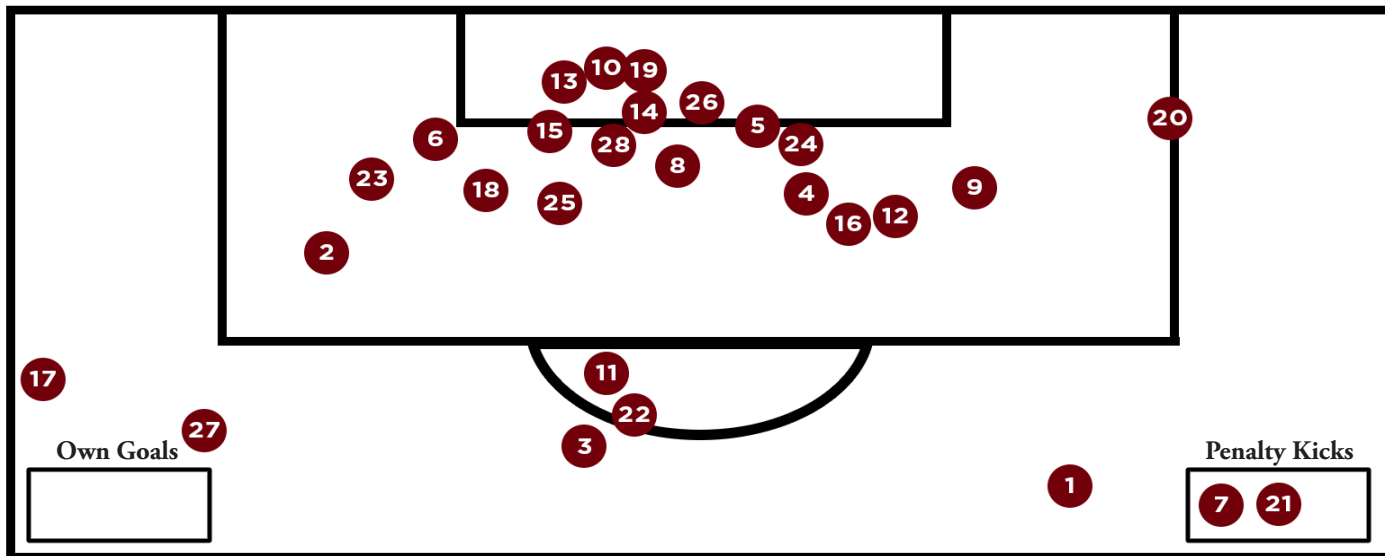

2020-21 SOUTH CAROLINA GOAL CHART

SOUTH CAROLINA GOAL INFORMATION

1 - Catherine Barry vs. Missouri, '28	16 - Lauren Chang vs. Missouri, '4
2 - Catherine Barry vs. Missouri, '55	17 - Sutton Jones vs. Missouri, '20
3 - Jyllissa Harris vs. Missouri, '68	18 - Catherine Barry vs. Missouri, '46
4 - Rylee Forster vs. Missouri, '71	19 - Ranya Senhaji vs. Arkansas, '64
5 - Catherine Barry vs. Kentucky, '52	20 - Corinna Zullo vs. CofC, '37
6 - Ryan Gareis at Vanderbilt, '49	21 - Lauren Chang vs. CofC, '61
7 - Anna Patten at Vanderbilt, '103 (PK)	22 - Jyllissa Harris vs. CofC, '69
8 - Corinna Zullo at Arkansas, '37	23 - Ryan Gareis vs. CC, '1
9 - Samantha Chang at Arkansas, '71	24 - Jyllissa Harris vs. CC, '22
10 - Sutton Jones vs. Florida, '5	25 - Catherine Barry vs. CC, '45
11 - Samantha Chang vs. Florida, '20	26 - Catherine Barry vs. Elon, '3
12 - Rylee Forster vs. Florida, '41	27 - Jyllissa Harris vs. Elon, '22
13 - Sutton Jones vs. Florida, '66	28 - Brianna Behm vs. Elon, '32
14 - Corinna Zullo vs. Miss State, '69	
15 - Ranya Senhaji vs. Miss State, '82