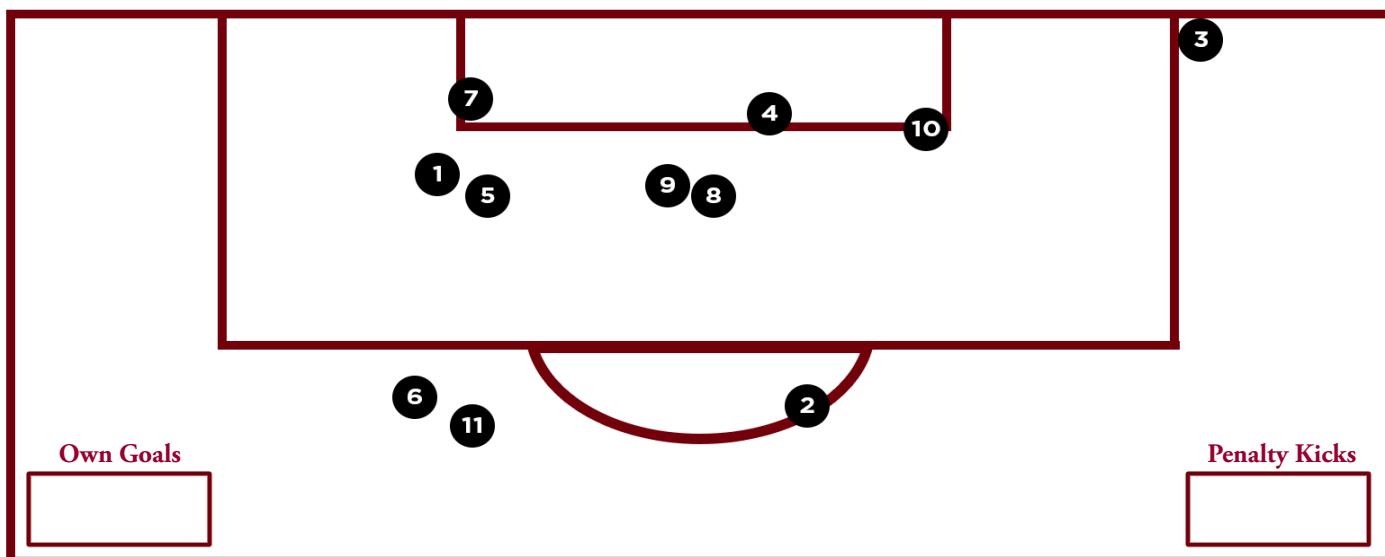

2020-21 OPPONENT GOAL CHART

OPPONENT GOAL INFORMATION

1 - Abby Boyan (Georgia), '63	5 - Nicole Vernis (Florida), '9	9 - Julissa Cisneros (Missouri), '59
2 - Julissa Cisneros (Missouri), '11	6 - Tori Grambo (Florida), '89	10 - Caroline Brooks (Arkansas), '43
3 - Alex Wagner (Vanderbilt), '75	7 - Wrenne French (Tennessee), '50	11 - Emilee hauser (Arkansas), '52
4 - Anna Podojil (Arkansas), '57	8 - Bella Alessi (Missouri), '46