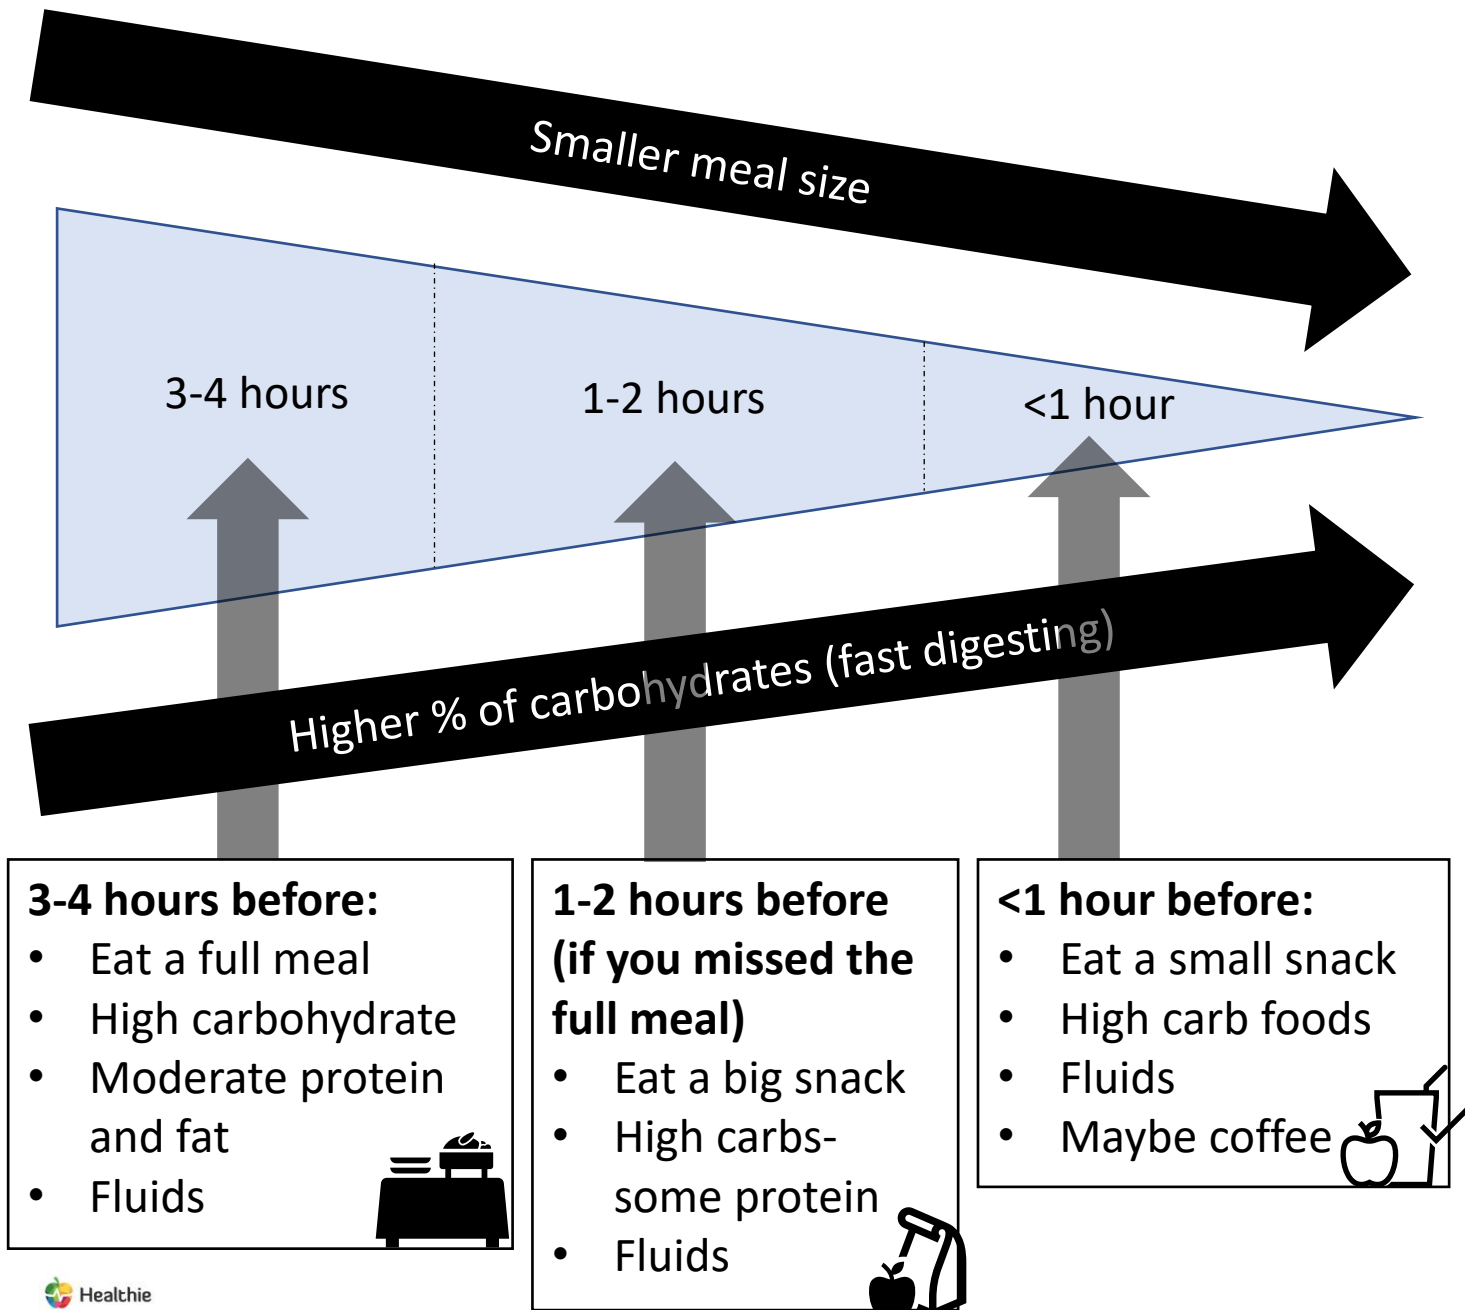

Olympic Sports Nutrition

Message us on your sports nutrition app if you need help!

Meal Timing Before Practice & Competition

 **Healthie**
Connecting providers & clients for on-the-go care

Have questions? Need a meal plan? Connect with us on our Sports Nutrition App!