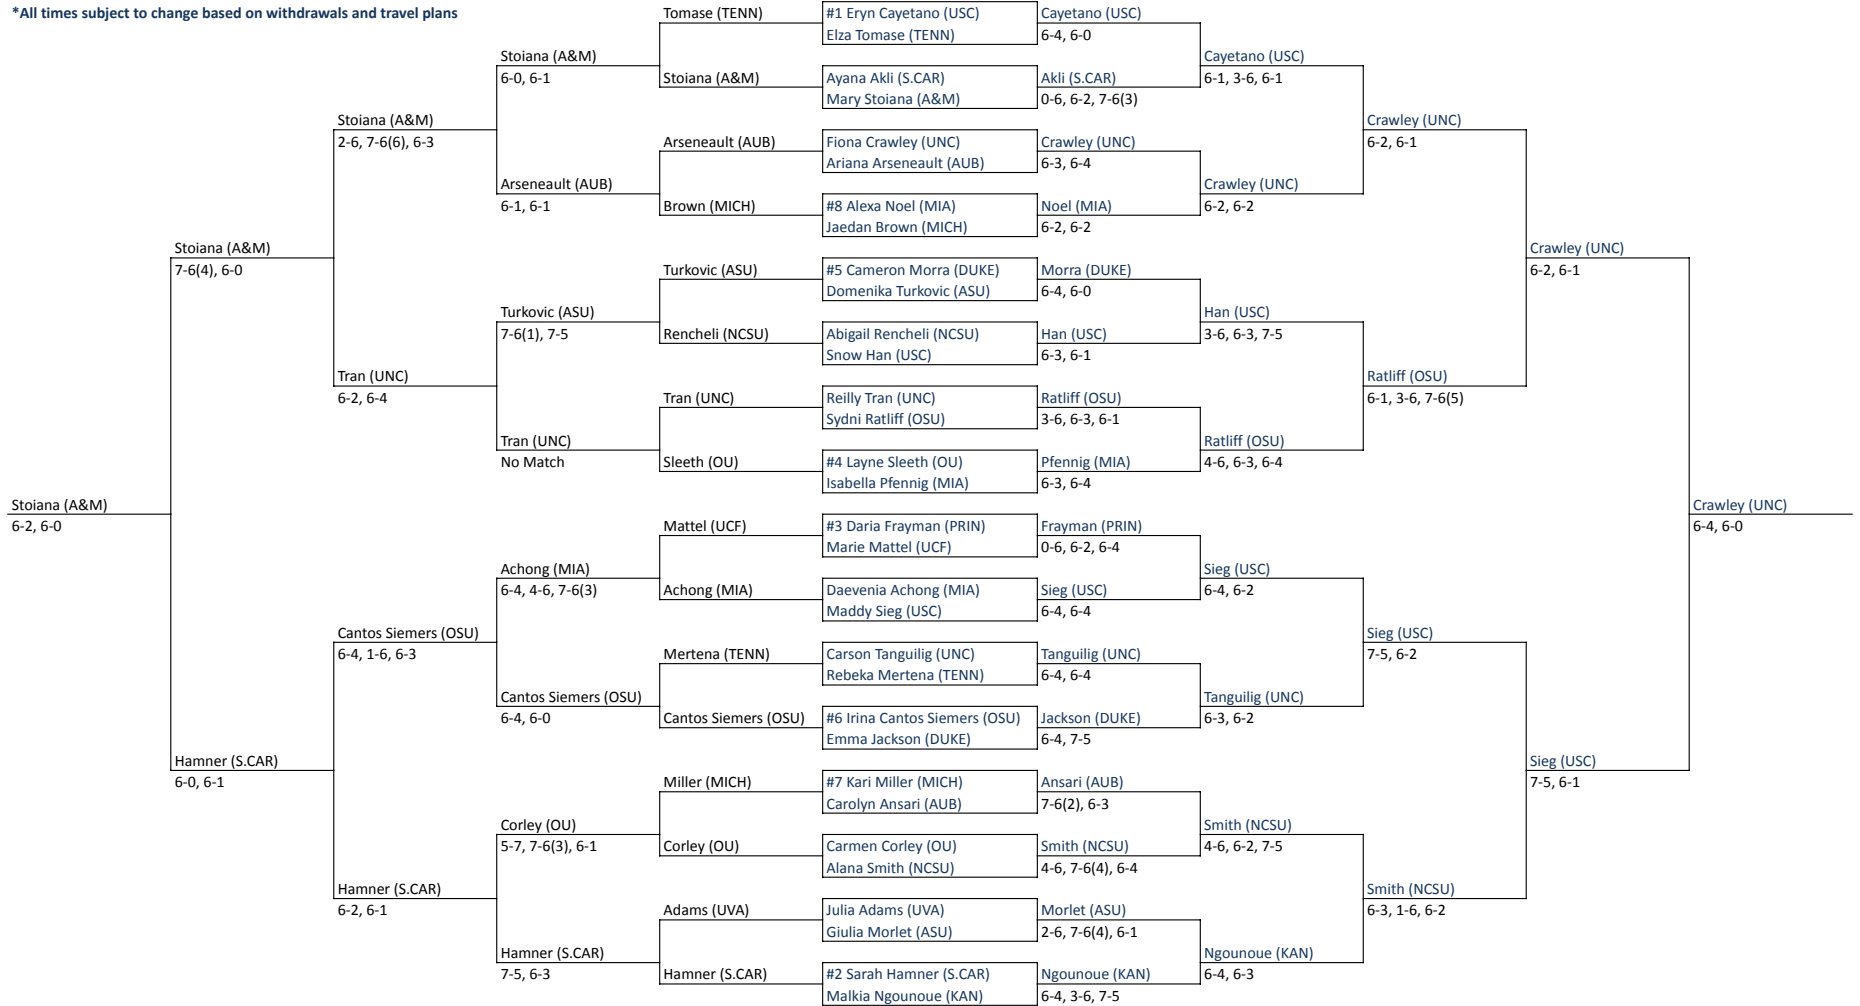

2022 Fall Ranked Spotlight

Singles Compass Main Draw "A-1 Draw" - East-West

Format for This Bracket - Standard Best-of-3 Sets, No-AD (See North and South Tabs for Those Formats)

*All times subject to change based on withdrawals and travel plans