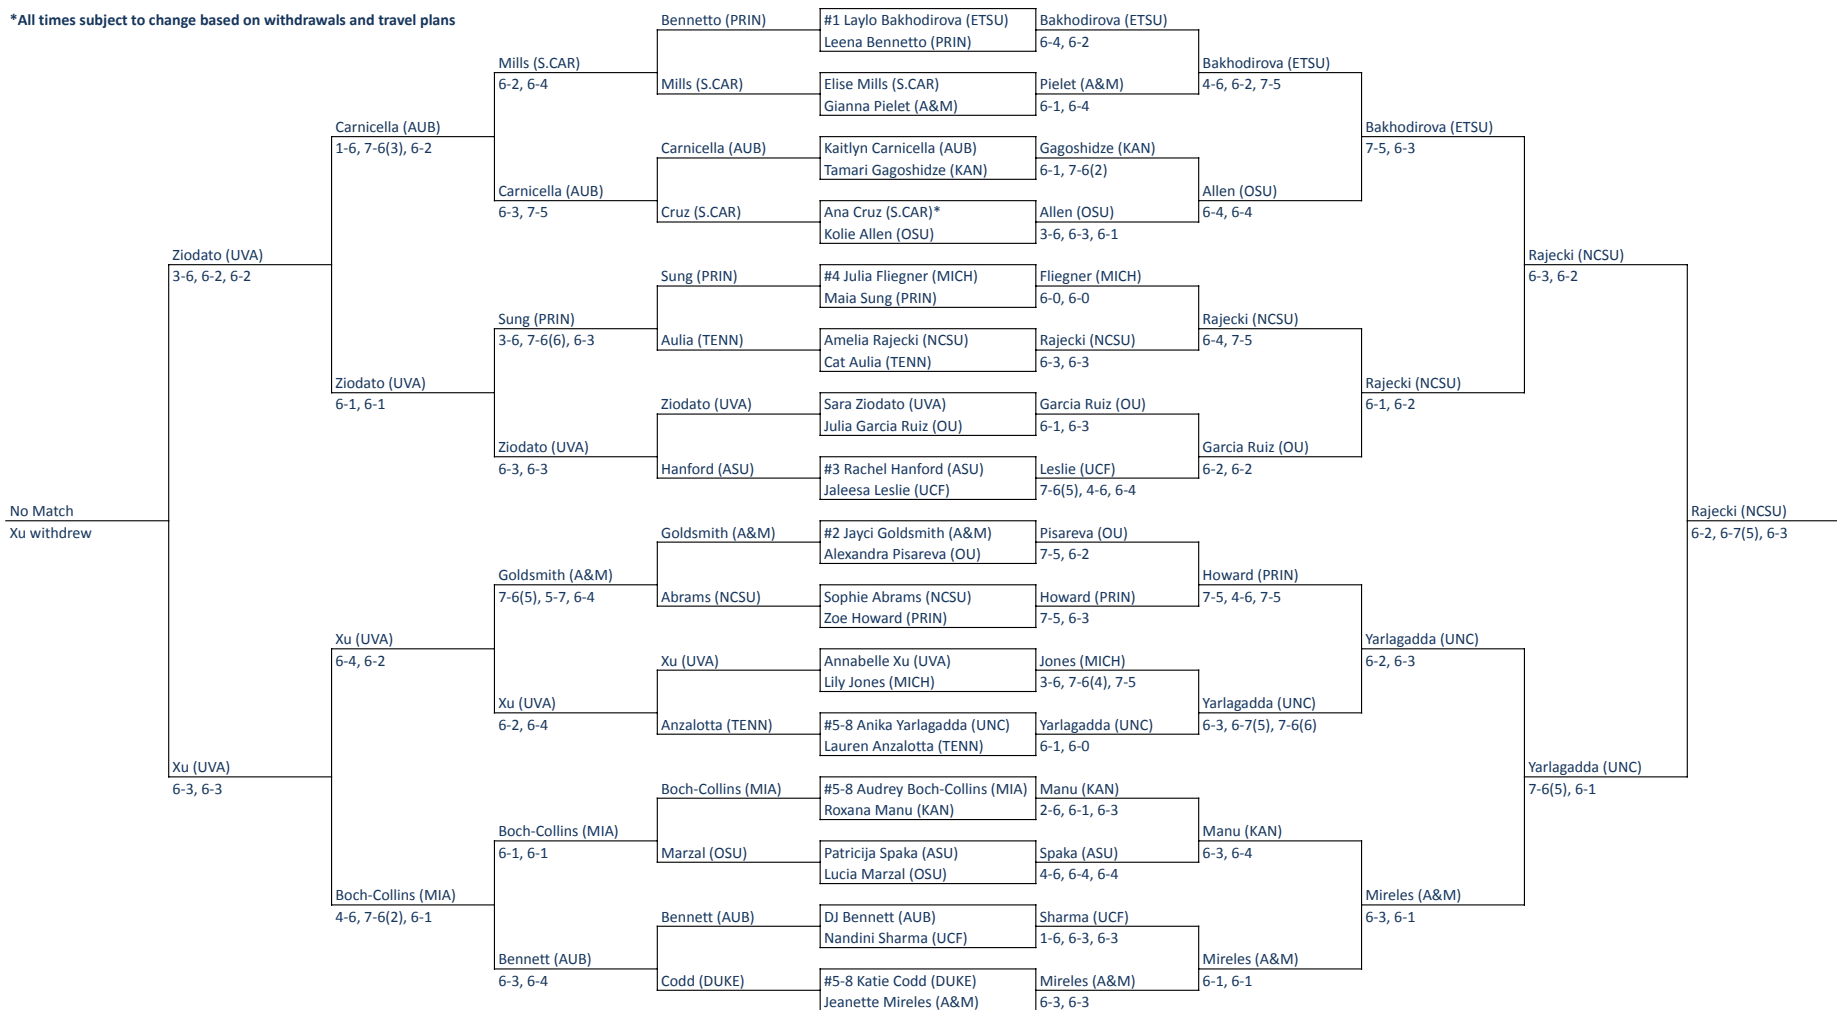

Singles Compass Draw - Extra

Carolyn Ansari (AUB)	Ansari (AUB)
----------------------	--------------

Elza Tomase (TENN)

7-6(1), 2-6, 14-12

2022 Fall Ranked Spotlight

Singles Compass Main Draw "A-2 Draw" - East-West

Format for This Bracket - Standard Best-of-3 Sets, No-AD (See North and South Tabs for Those Formats)

***All times subject to change based on withdrawals and travel plans**

*Alternate from Round Robin

2022 Fall Ranked Spotlight