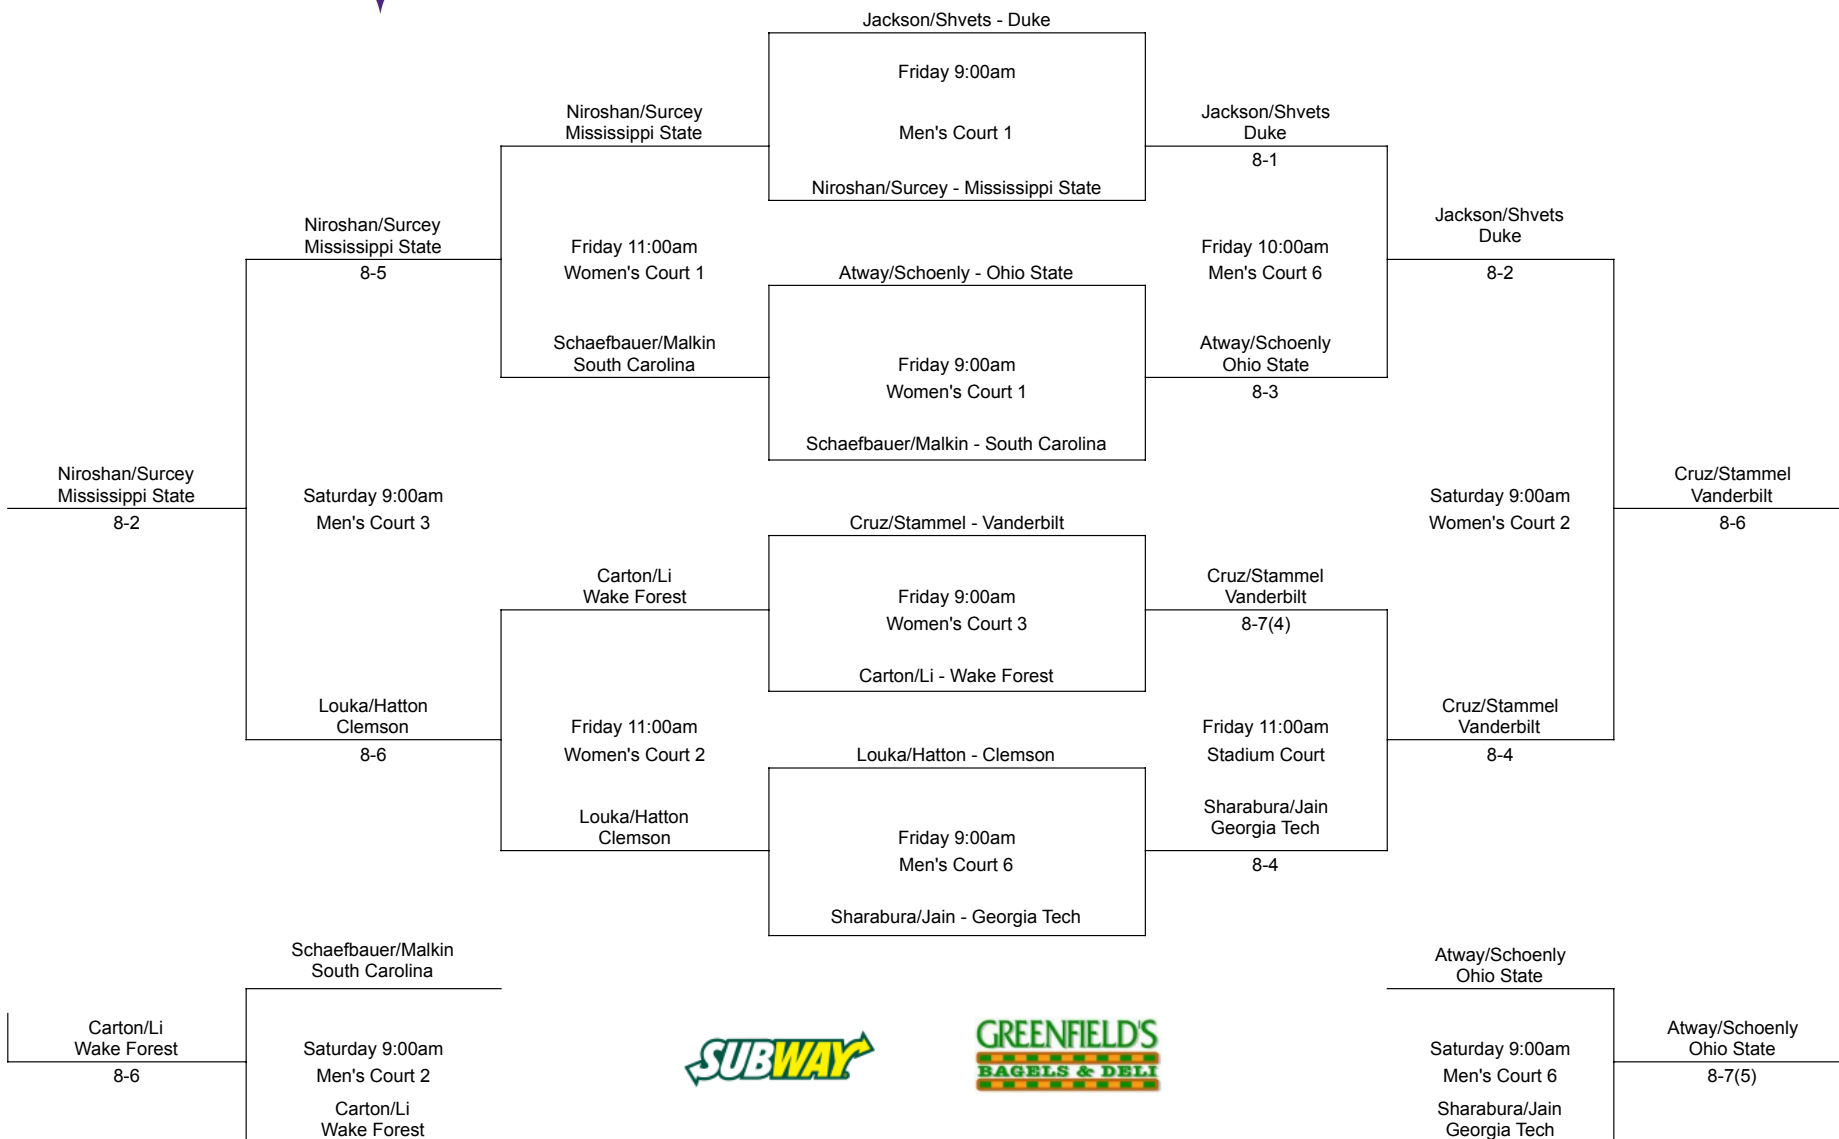

Debbie Southern Furman Fall Classic September 16-18, 2022 Doubles Flight 3