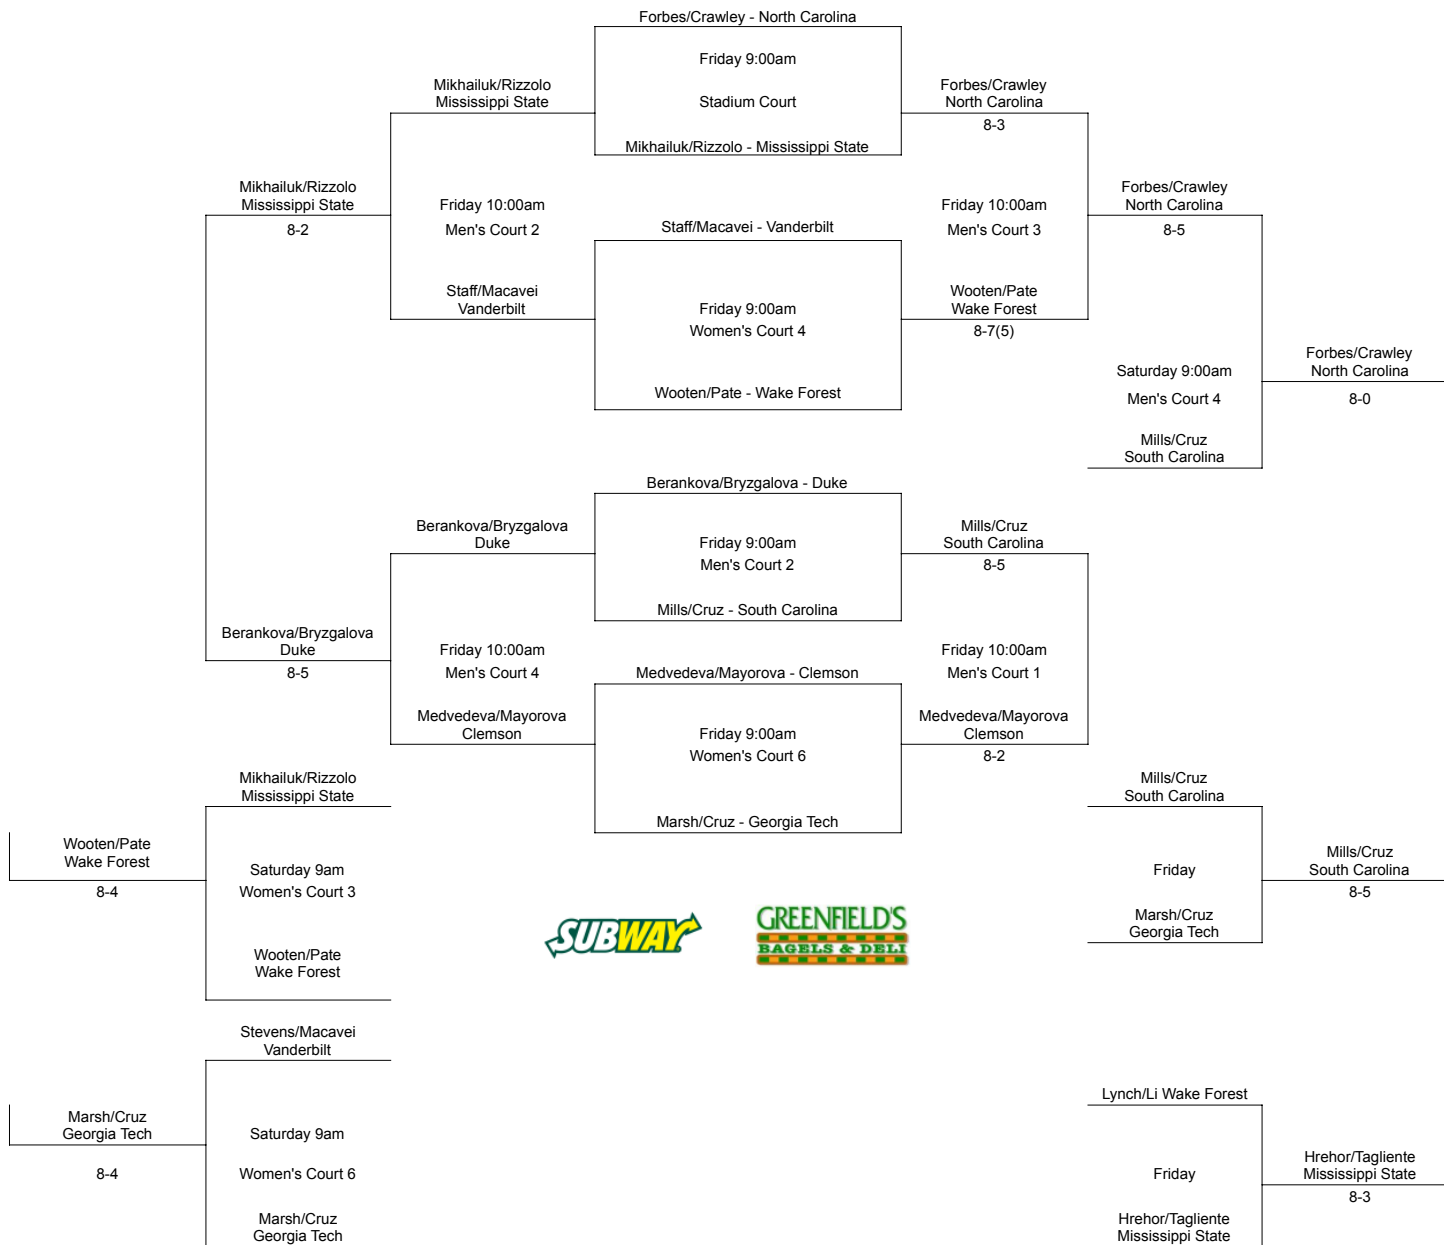

Debbie Southern Furman Fall Classic September 16-18, 2022

Doubles Flight 2