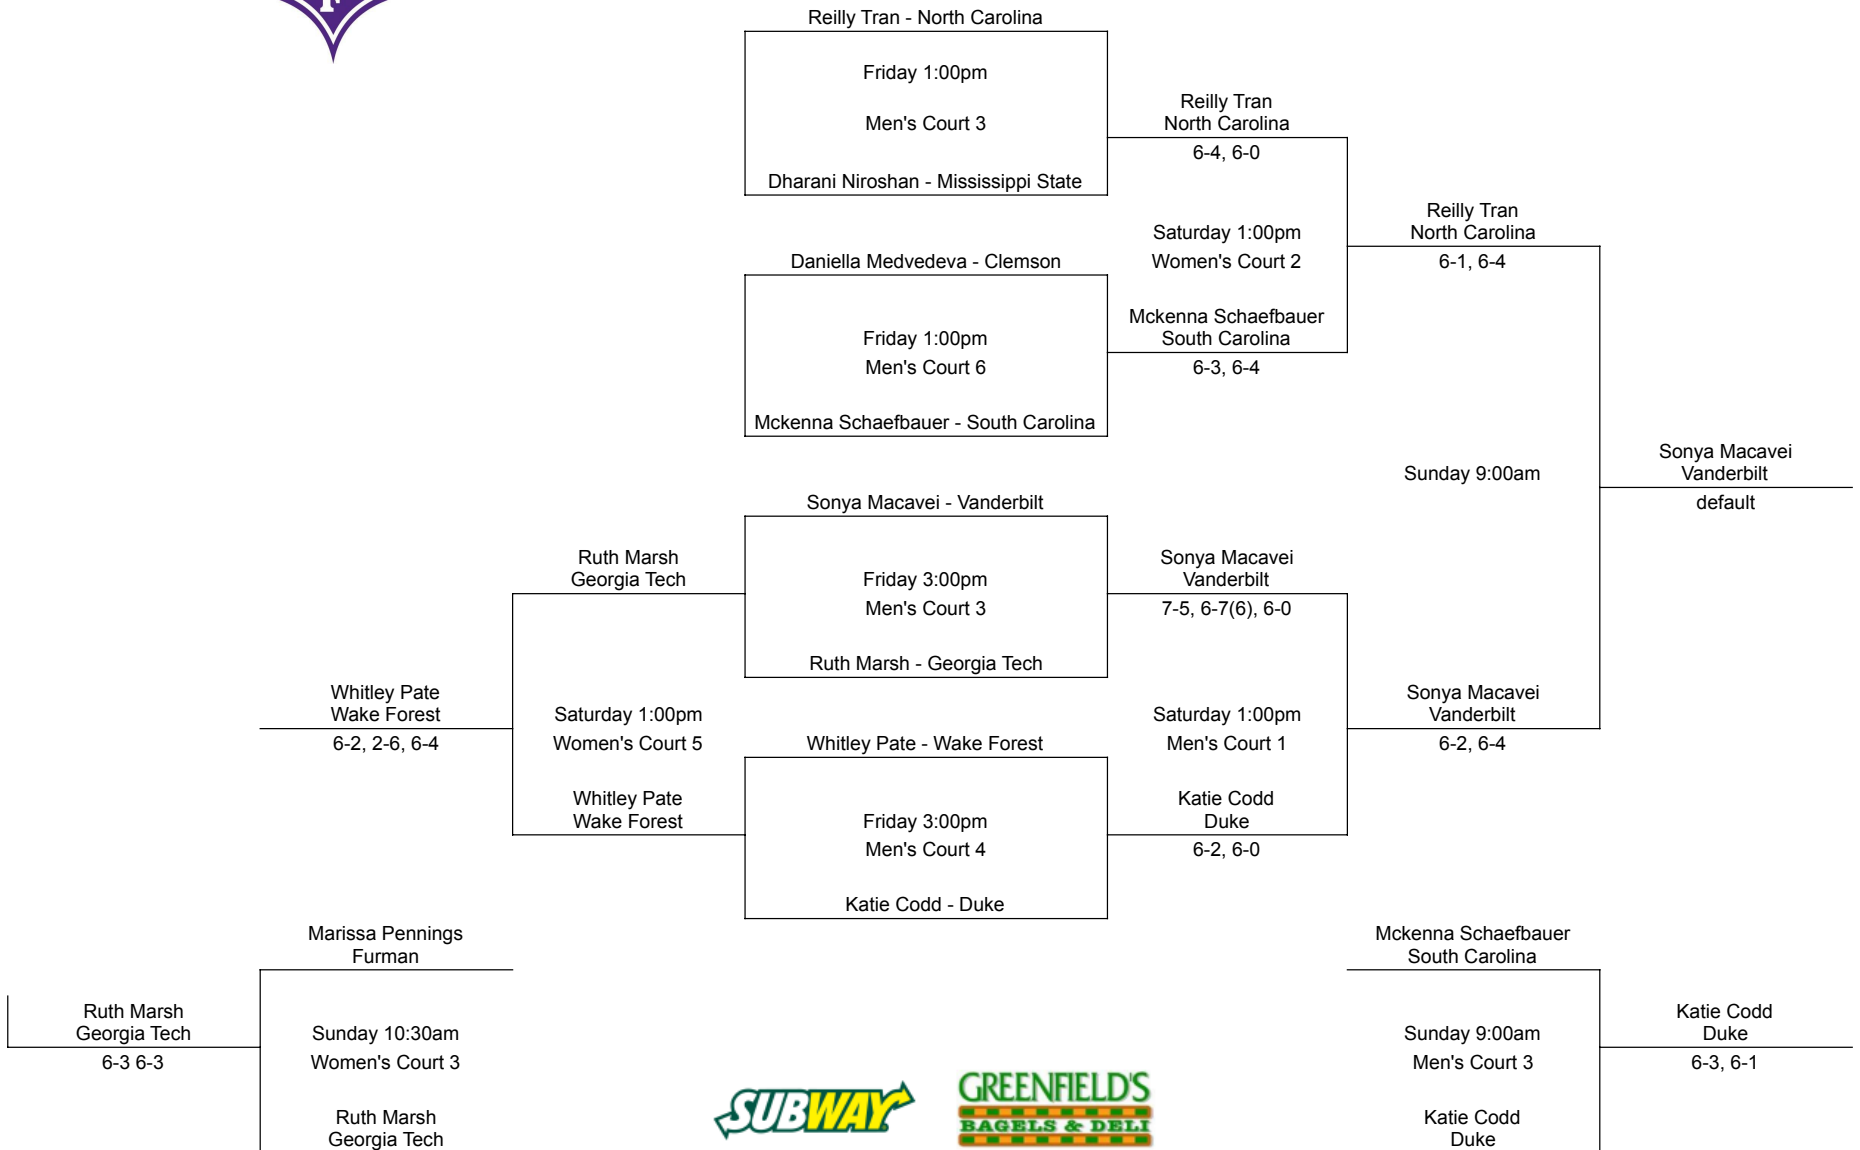

Debbie Southern Furman Fall Classic September 16-18, 2022 Singles Flight 5