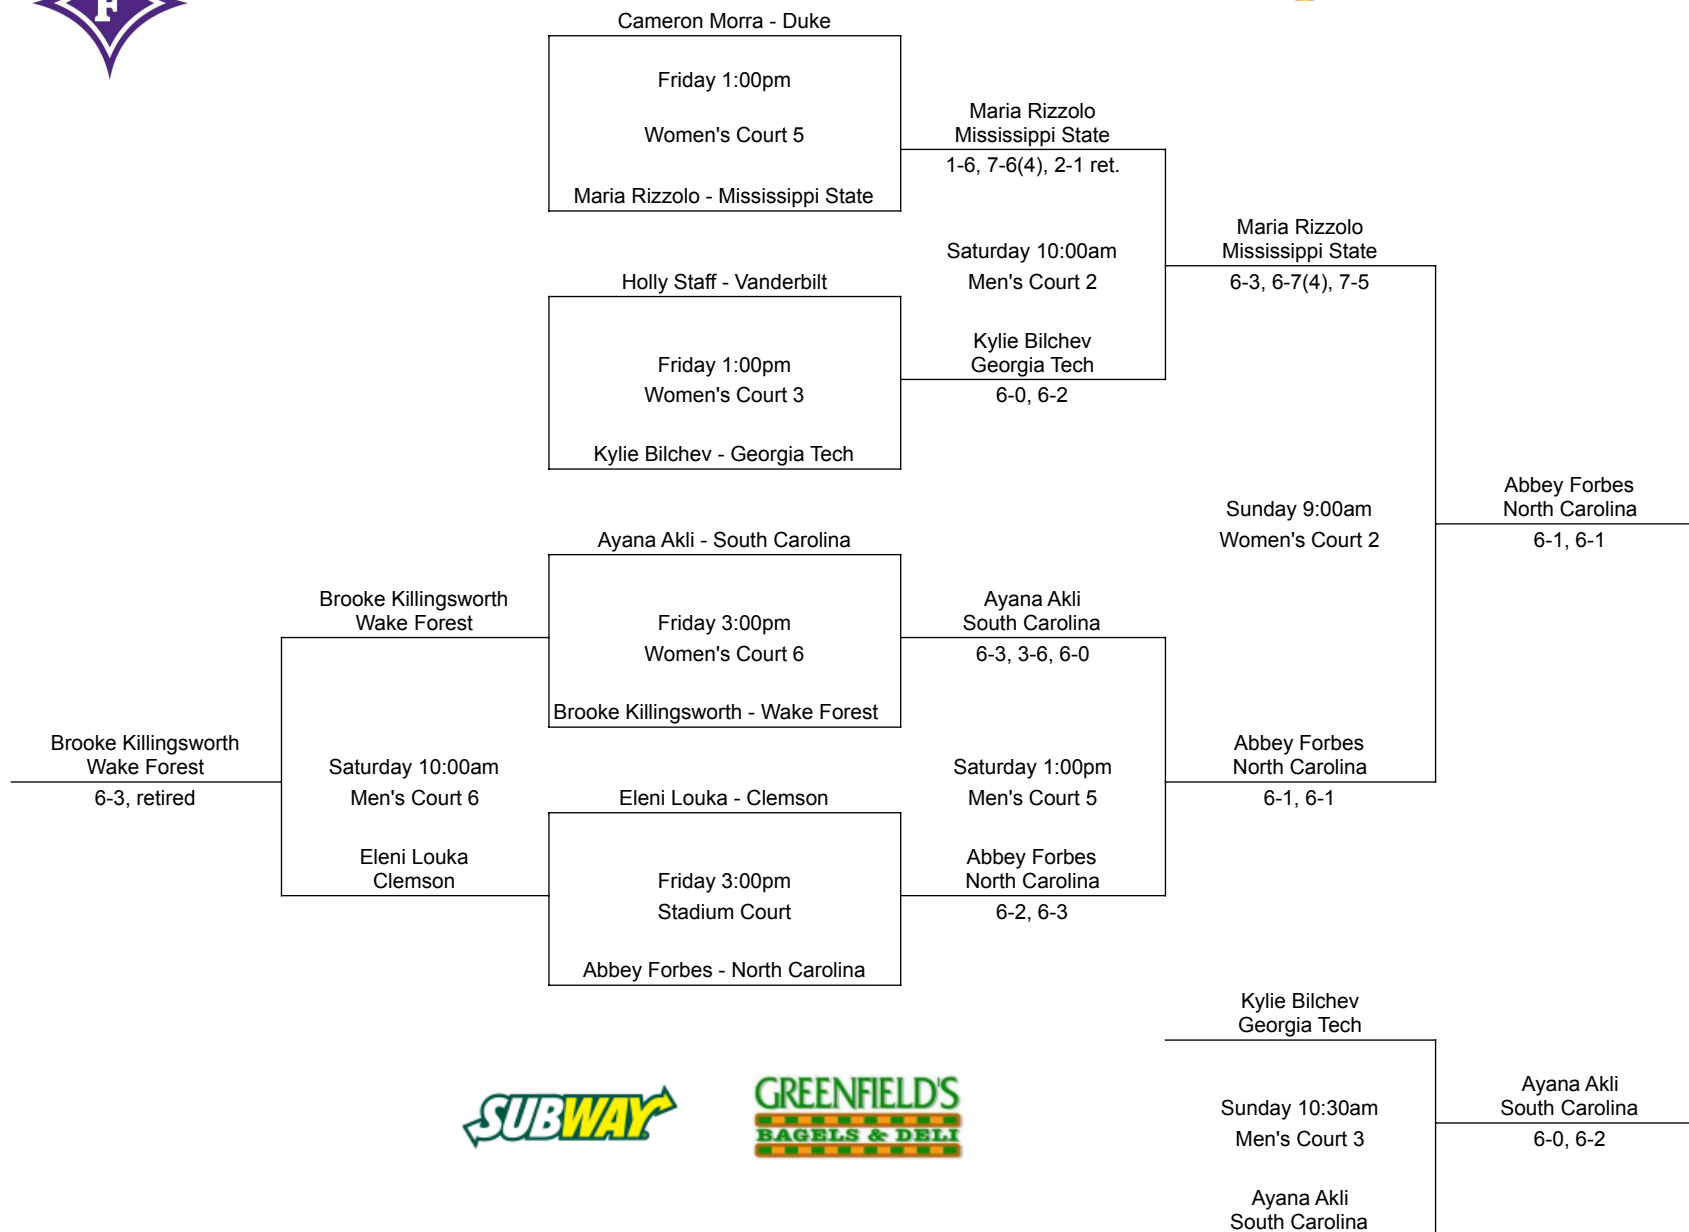

Debbie Southern Furman Fall Classic September 16-18, 2022 Singles Flight 2