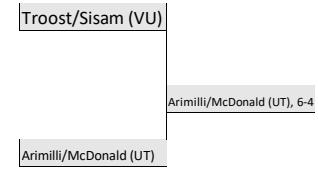

COMMODORE INVITATIONAL Doubles Draw Red

Sunday
8am

Northwest

Sunday
8am

Northeast

North

Sunday
8am

Saturday
9am

Friday
9am

Saturday
9am

Sunday
8am

COMMODORE SCRAMBLE

Doubles Draw Blue

SUNDAY
8am

Nothwest

SUNDAY
8am