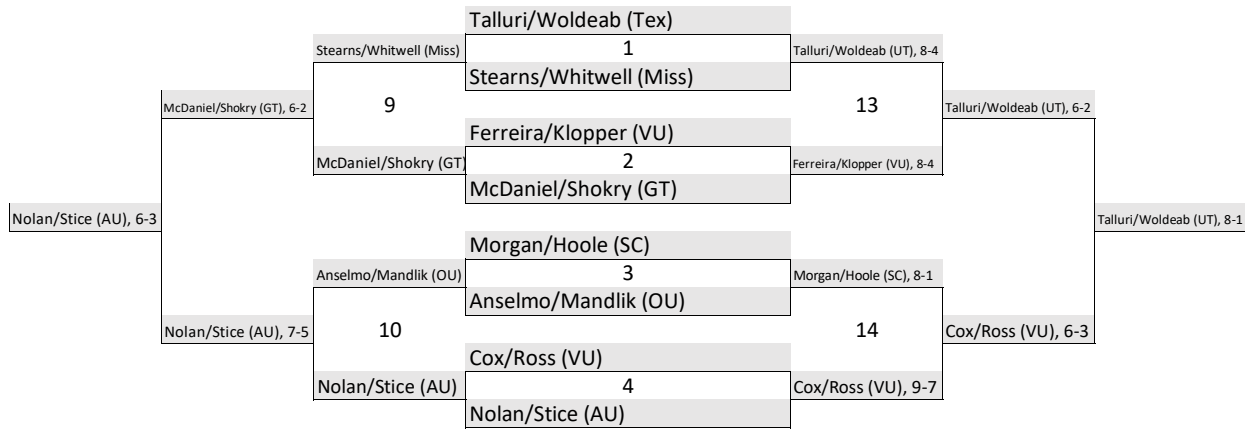

Northeast

Sunday
8am

Saturday
9am

Friday
9am

Saturday
9am

Sunday
8am