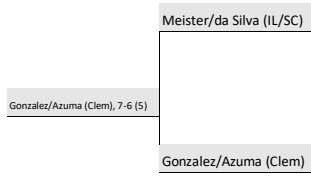

COMMODORE INVITATIONAL Doubles Draw Red

Sunday
8am

Northwest

Sunday
8am

Northeast

North

Sunday
8am

Saturday
9am

Friday
9am

Saturday
9am

Sunday
8am

COMMODORE SCRAMBLE

Doubles Draw Blue

SUNDAY
8am

Nothwest

SUNDAY
8am

Northeast

North

Sunday
8am

Saturday
9am

Friday
9am

Saturday
9am

Sunday
8am

COMMODORE INVITATIONAL Doubles Draw Green