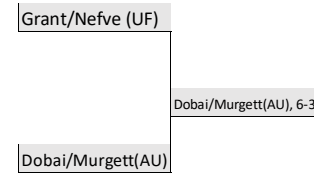

COMMODORE INVITATIONAL Doubles Draw Red

Sunday
8am

Northwest

Sunday
8am

Northeast

North

Sunday
8am

Saturday
9am

Friday
9am

Saturday
9am

Sunday
8am

COMMODORE SCRAMBLE

Doubles Draw Blue

SUNDAY
8am

Nothwest

SUNDAY
8am

Northeast

North

Sunday
8am

Saturday
9am

Friday
9am

Saturday
9am

Sunday
8am

COMMODORE INVITATIONAL Doubles Draw Green