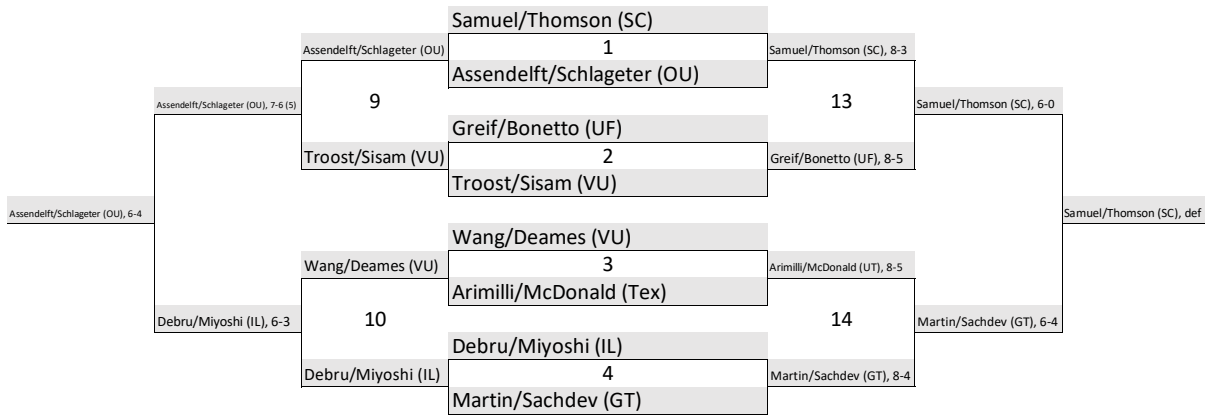

COMMODORE INVITATIONAL Doubles Draw Red

Sunday
8am

Northwest

Sunday
8am

Northeast

North

Sunday
8am

Saturday
9am

Friday
9am

Saturday
9am

Sunday
8am

COMMODORE SCRAMBLE

Doubles Draw Blue

SUNDAY
8am

Nothwest

SUNDAY
8am

Northeast

North

Sunday
8am

Saturday
9am

Friday
9am

Saturday
9am

Sunday
8am

COMMODORE INVITATIONAL Doubles Draw Green