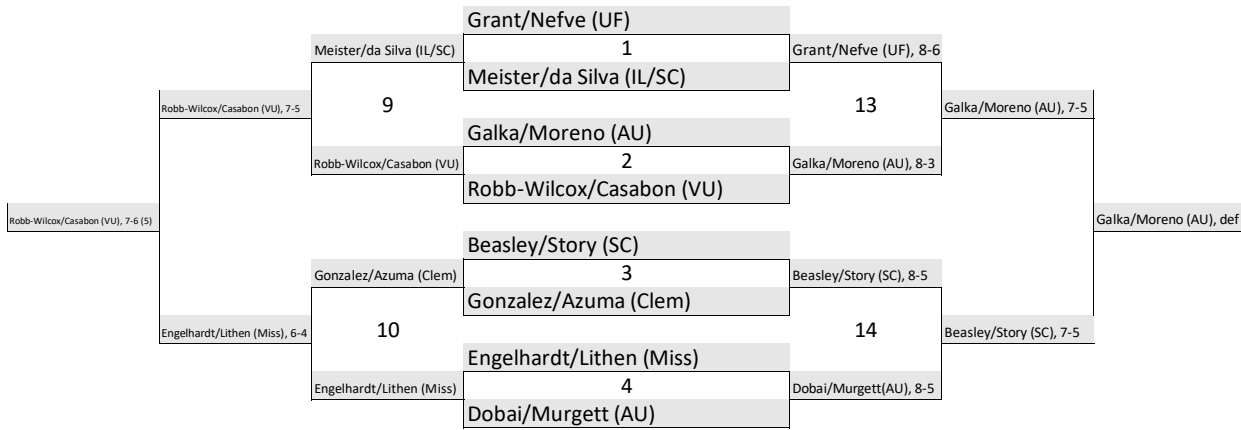

Northeast

North

Sunday
8am

Saturday
9am

Friday
9am

Saturday
9am

Sunday
8am

COMMODORE INVITATIONAL Doubles Draw Green

SUNDAY
8am

Nothwest

SUNDAY
8am

Northeast

Sunday
8am

Saturday
9am

Friday
9am

Saturday
9am