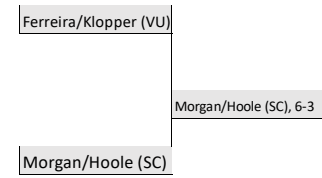

Nothwest

SUNDAY
8am