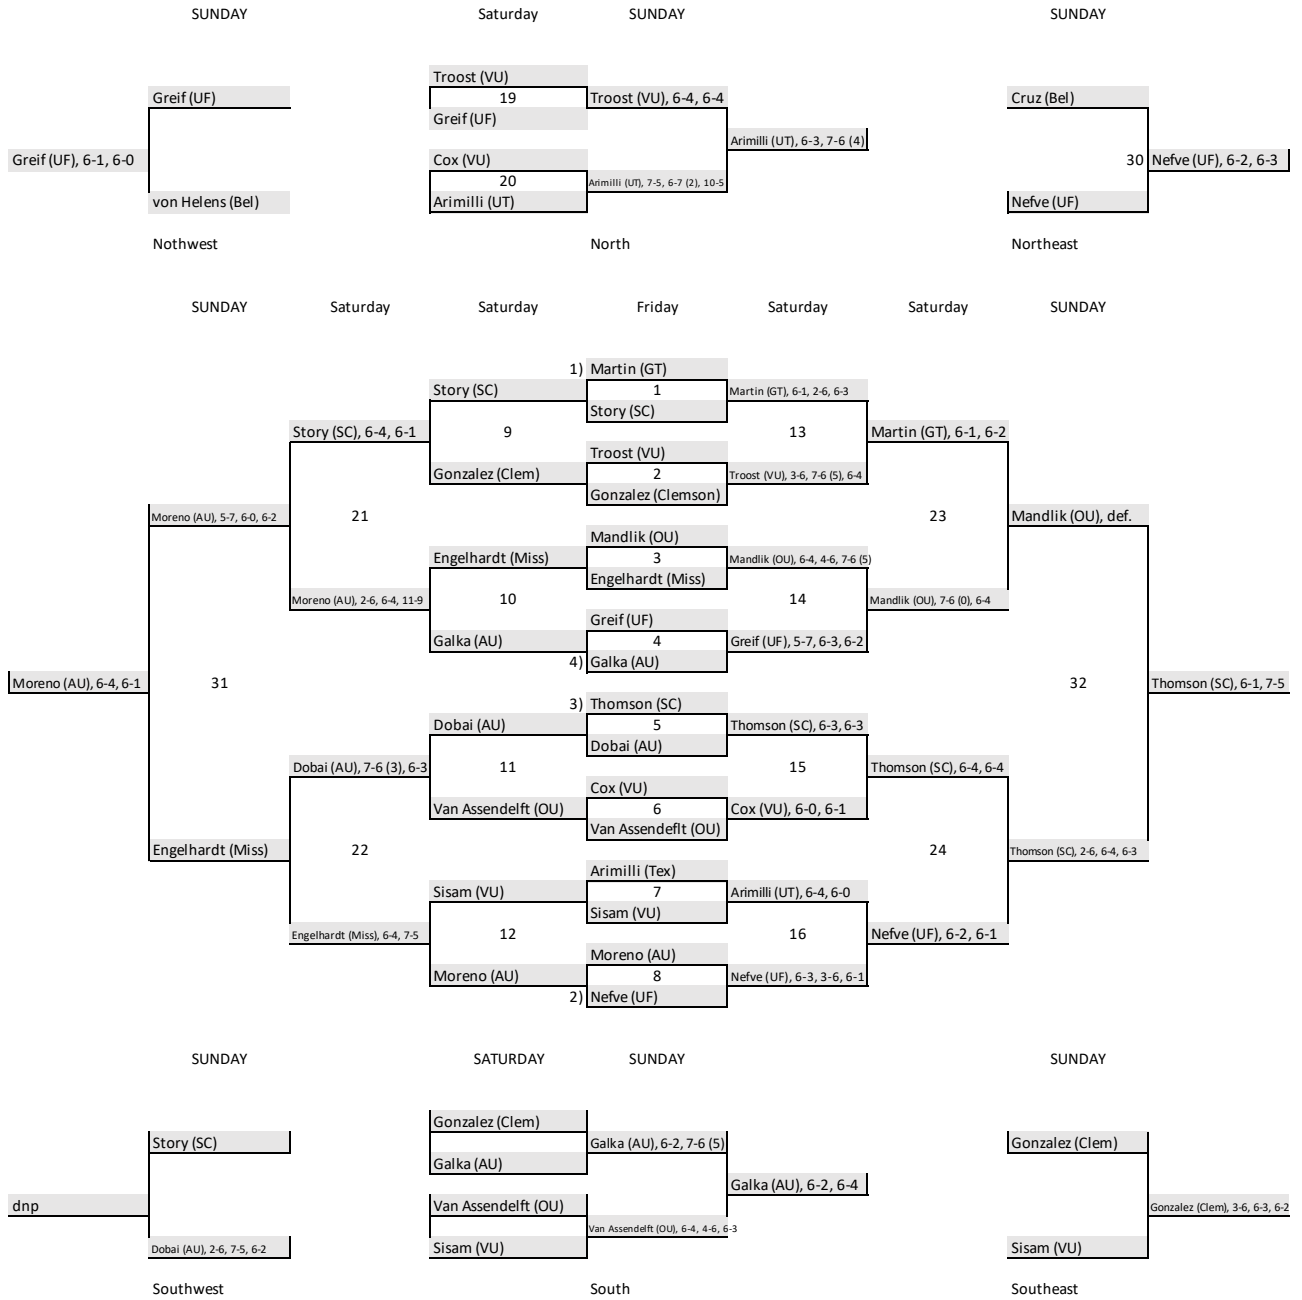

COMMODORE INVITATIONAL Doubles Draw Red

Sunday
8am

Northwest

Sunday
8am

Northeast

North

Sunday
8am

Saturday
9am

Northeast

North

Sunday
8am

Saturday
9am

Friday
9am

Saturday
9am

Sunday
8am

COMMODORE INVITATIONAL Doubles Draw Green

SUNDAY
8am

Nothwest

SUNDAY
8am

Northeast

Sunday
8am

Saturday
9am

Friday
9am

Saturday
9am

Sunday
8am

COMMODORE INVITATIONAL

Pete Sampras Draw

COMMODORE INVITATIONAL

Andre Agassi Draw

COMMODORE INVITATIONAL

Arthur Ashe Draw