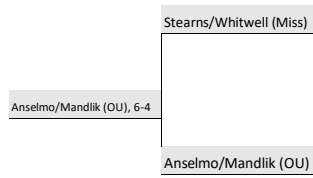

COMMODORE INVITATIONAL Doubles Draw Green

SUNDAY
8am