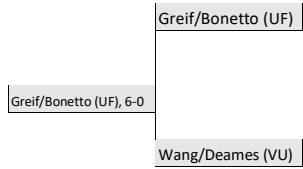

COMMODORE INVITATIONAL Doubles Draw Red

Sunday
8am

Northwest

Sunday
8am

Northeast

North

Sunday
8am

Saturday
9am

Friday
9am

Saturday
9am

Sunday
8am

COMMODORE SCRAMBLE

Doubles Draw Blue

SUNDAY
8am

Nothwest

SUNDAY
8am

Northeast

North

Sunday
8am

Saturday
9am

Friday
9am

Saturday
9am

Sunday
8am

COMMODORE INVITATIONAL Doubles Draw Green