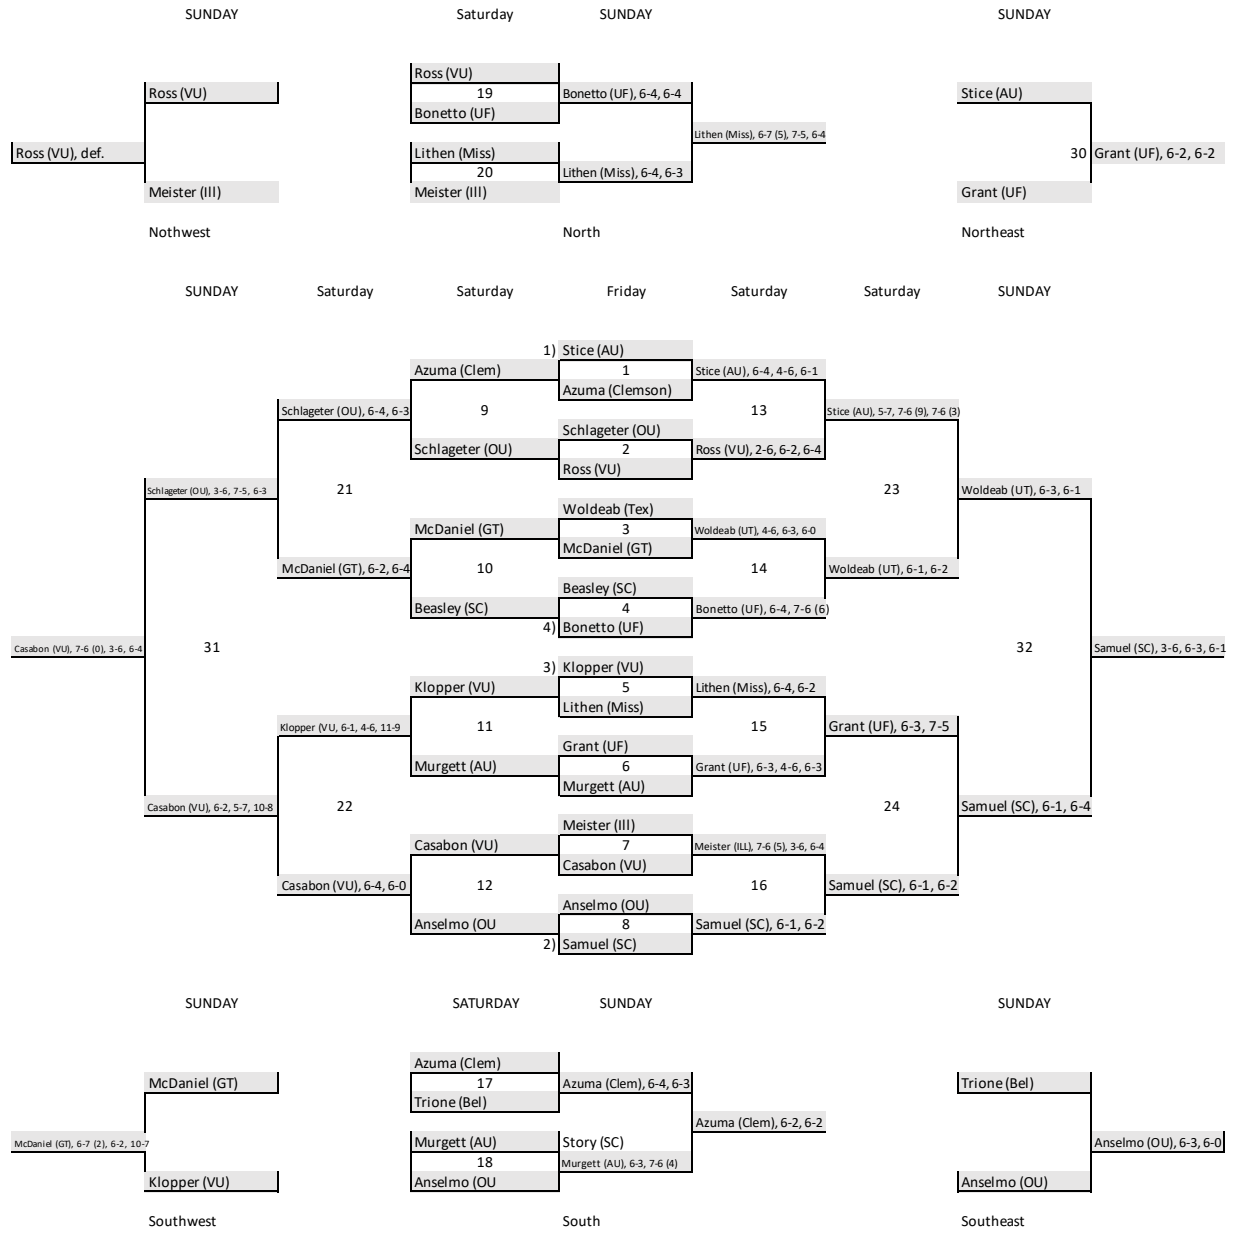

COMMODORE INVITATIONAL

Pete Sampras Draw