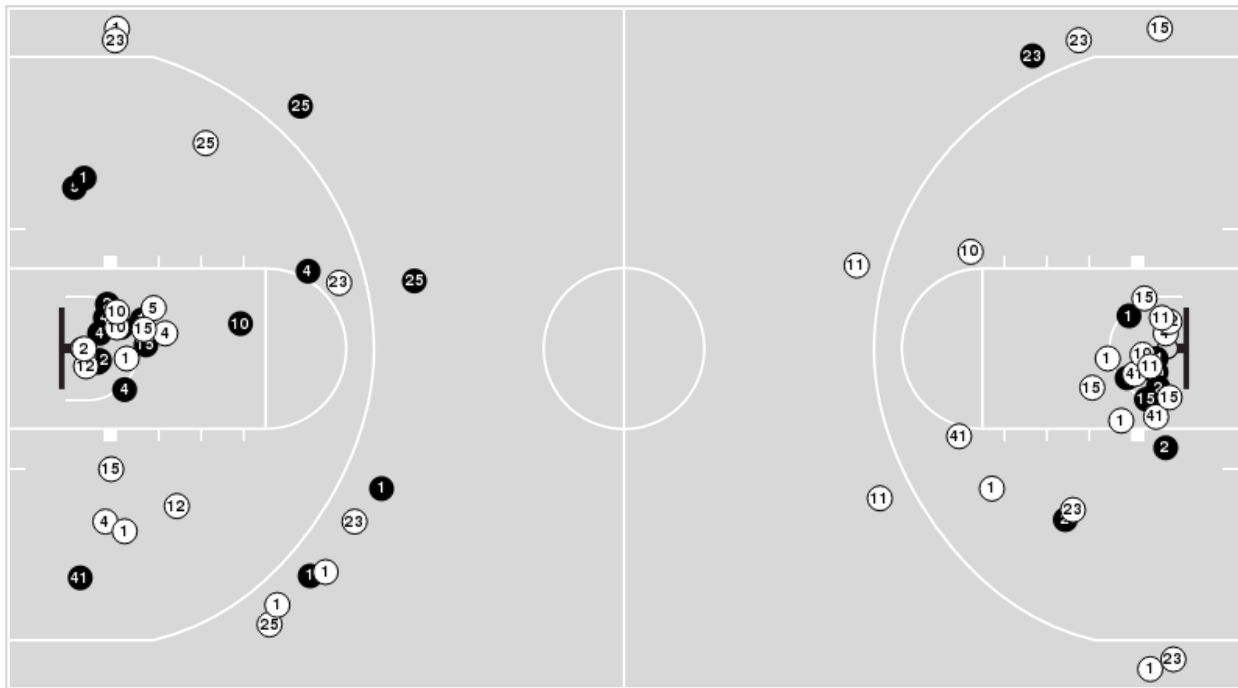

Officials: Michael McConnell, Natasha Camy, Bill Larance

Players => AllFG Types=>AllResults=>All

South Carolina

All Field Goals