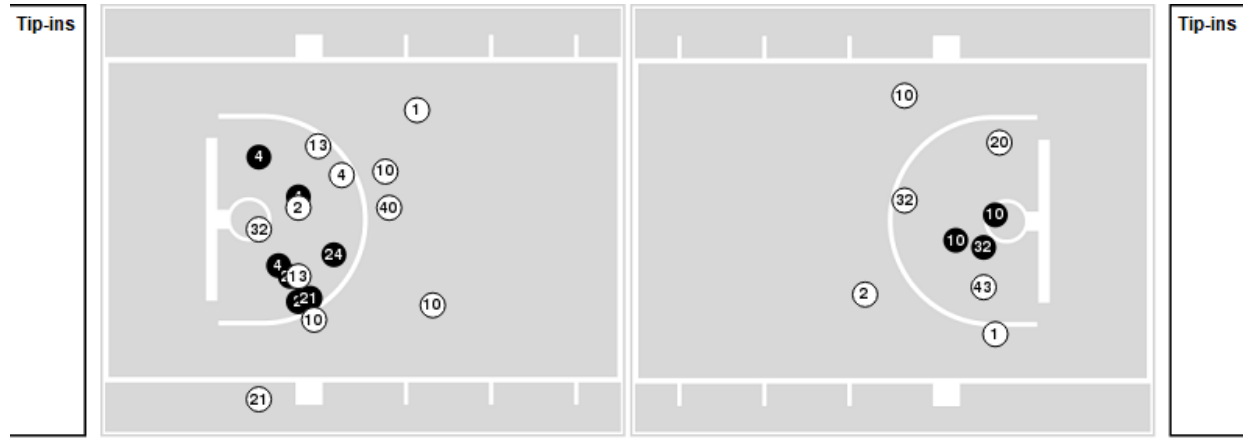

Blow Up Chart

● Made ○ Missed N - Player Number

Missouri	M/A	%
Field Goals	16/48	33
2 Points	10/29	34
3 Points	6/19	32
Free Throws	12/14	86

Missouri	M/A	%
Points in the Paint	20 (10 / 26)	38
Fast Break Points	2 (1/1)	100
Second Chance Points	5 (3/4)	75
Effective FG%	40