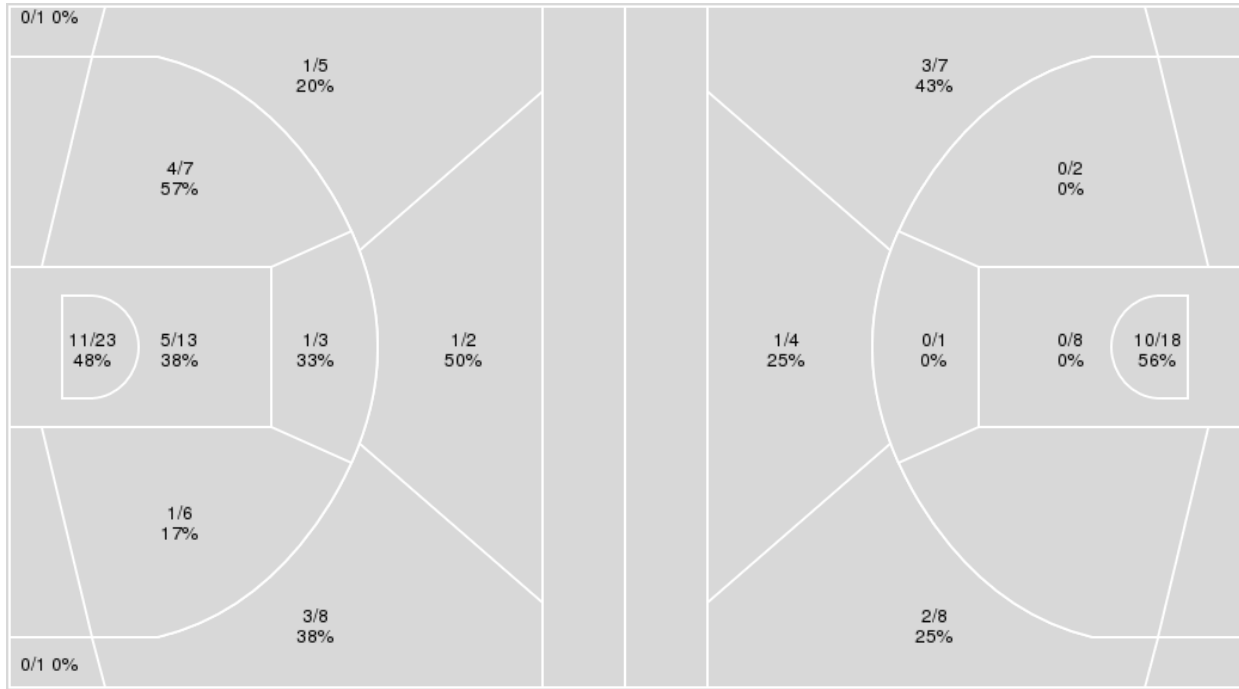

{ Players => All; } FG Types => All; Results => All;

South Carolina

{ Players => 1, 2, 4, 10, 13, 20, 21, 24, 32, 34, 40, 43; } FG Types => All; Results => All;

Missouri

South Carolina	M/A	%
Field Goals	27/69	39
2 Points	22/52	42
3 Points	5/17	29
Free Throws	22/28	79

Missouri	M/A	%
Field Goals	16/48	33
2 Points	10/29	34
3 Points	6/19	32
Free Throws	12/14	86