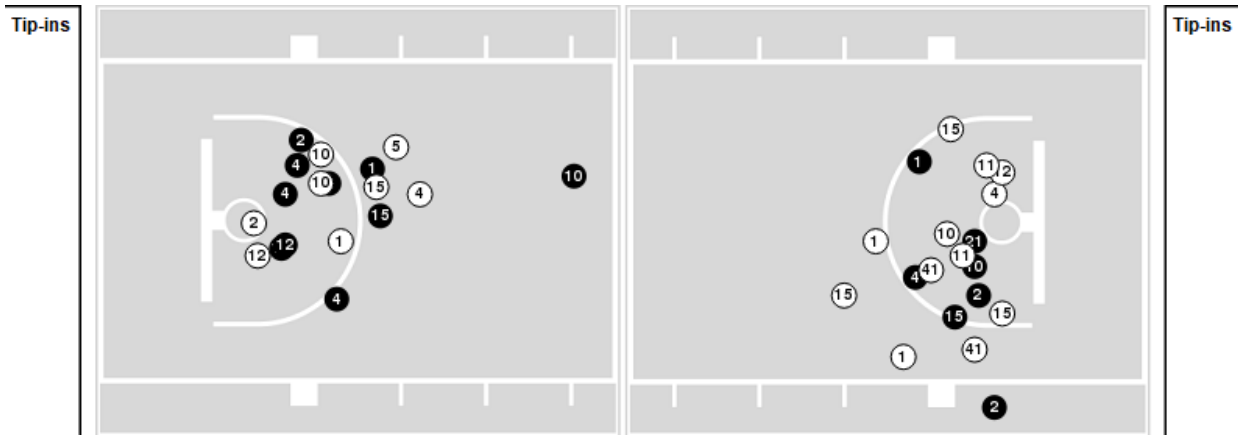

Blow Up Chart

● Made   ○ Missed   N - Player Number

South Carolina	M/A	%
Field Goals	27/69	39
2 Points	22/52	42
3 Points	5/17	29
Free Throws	22/28	79

South Carolina	M/A	%
Points in the Paint	32 (16 / 36)	44
Fast Break Points	13 (8/10)	80
Second Chance Points	29 (19/29)	66
Effective FG%	43