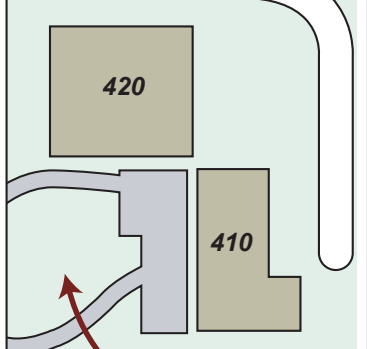

HUGER

PUBLIC GAMEDAY PARKING
$5 / $10