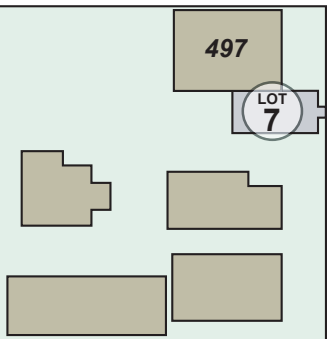

- Available Parking Lots
- Business Street Address
- Handicap Parking (Season Pass Only)
- Gameday Shuttle stop - Available from Key Road Gravel Lot
- Stadium Gates

GAMECOCK BASEBALL PARKING

NOT TO SCALE

PUBLIC GAMEDAY PARKING
$5 / $10

PUBLIC GAMEDAY PARKING
$5

BLOSSOM

SEASON PARKING
LOT 1
PUBLIC GAMEDAY PARKING
$10
IF AVAILABLE

TANNER WAY

← PRESS PARKING →

WHEAT

WILLIAMS

HUGER

PUBLIC GAMEDAY PARKING
$5 / $10

CATAWBA