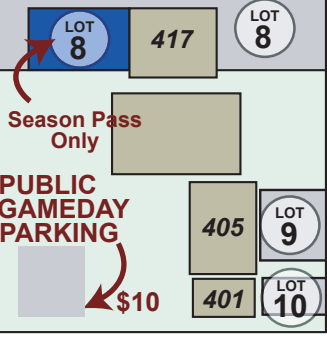

- Available Parking Lots
- Business Street Address
- Handicap Parking (Season Pass Only)
- Gameday Shuttle stop - Available from Key Road Gravel Lot
- Stadium Gates

GAMECOCK BASEBALL PARKING

NOT TO SCALE

PUBLIC GAMEDAY PARKING
$5 / $10

PUBLIC GAMEDAY PARKING
$5

BLOSSOM

SEASON PARKING
LOT 1
PUBLIC GAMEDAY PARKING
$10
IF AVAILABLE

TANNER WAY

← PRESS PARKING →

WHEAT

WILLIAMS

HUGER

PUBLIC GAMEDAY PARKING
$5 / $10

CATAWBA