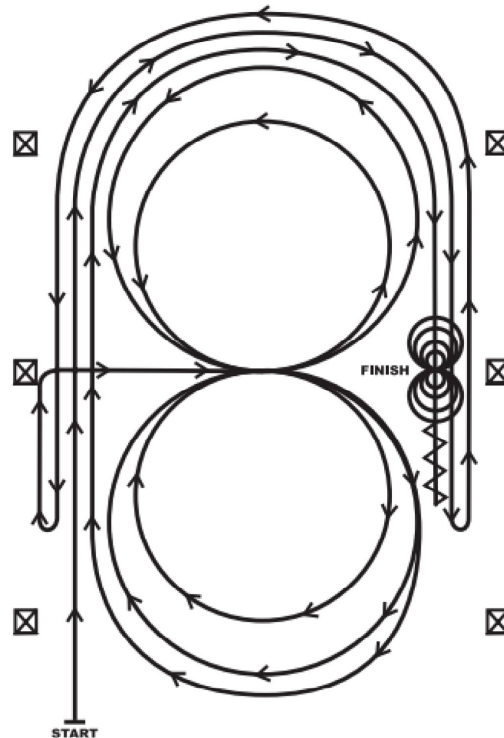

2023 SOUTHEASTERN CONFERENCE EQUESTRIAN CHAMPIONSHIP

REINING SEMIFINAL | FRIDAY, MARCH 24

REINING PATTERN 3A

1. 1 Beginning, lope straight up the left side of the arena, circle the top end of the arena, and staying at least twenty feet (six meters) from the walls or fence, run straight down the opposite or right side of the arena past the center marker and do a left rollback—no hesitation.
2. Continue straight up the right side of the arena circle back around the top of the arena, and staying at least twenty feet (six meters) from the walls or fence, run straight down the left side of the arena past the center marker and do a right rollback—no hesitation.
3. Continue up the left side of the arena to the center marker. At the center marker, the horse should be on the right lead. Guide the horse to the center of the arena on the right lead and complete two circles to the right: the first circle large and fast and the second circle small and slow. Change leads at the center of the arena.
4. Complete two circles to the left: the first circle large and fast and the second circle small and slow. Change leads in the center of the arena.
5. Begin a large circle to the right but do not close this circle. Continue up the left side of the arena, circle the top of the arena, and staying at least twenty feet (six meters) from the walls or fence, run straight down the opposite or right side of the arena past the center marker and do a sliding stop. Back up at least ten feet (three meters). Hesitate.
6. Complete four spins to the right. Hesitate.
7. Complete four spins to the left. Hesitate to demonstrate completion of the pattern.