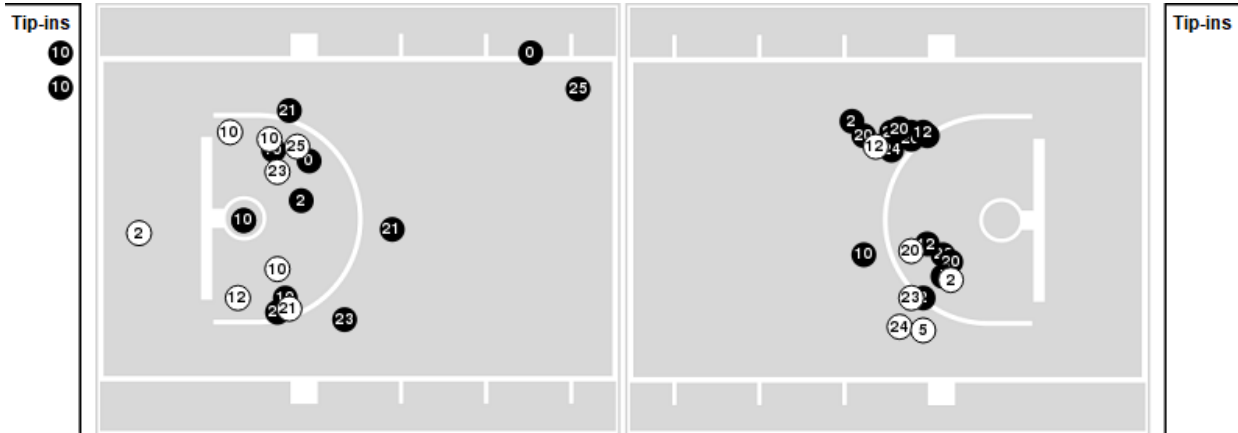

Blow Up Chart

● Made   ○ Missed   N - Player Number

South Carolina	M/A	%
Field Goals	40/68	59
2 Points	30/51	59
3 Points	10/17	59
Free Throws	8/12	67

South Carolina	M/A	%
Points in the Paint	54 (27 / 41)	66
Fast Break Points	28 (14/14)	100
Second Chance Points	17 (9/13)	69
Effective FG%	66