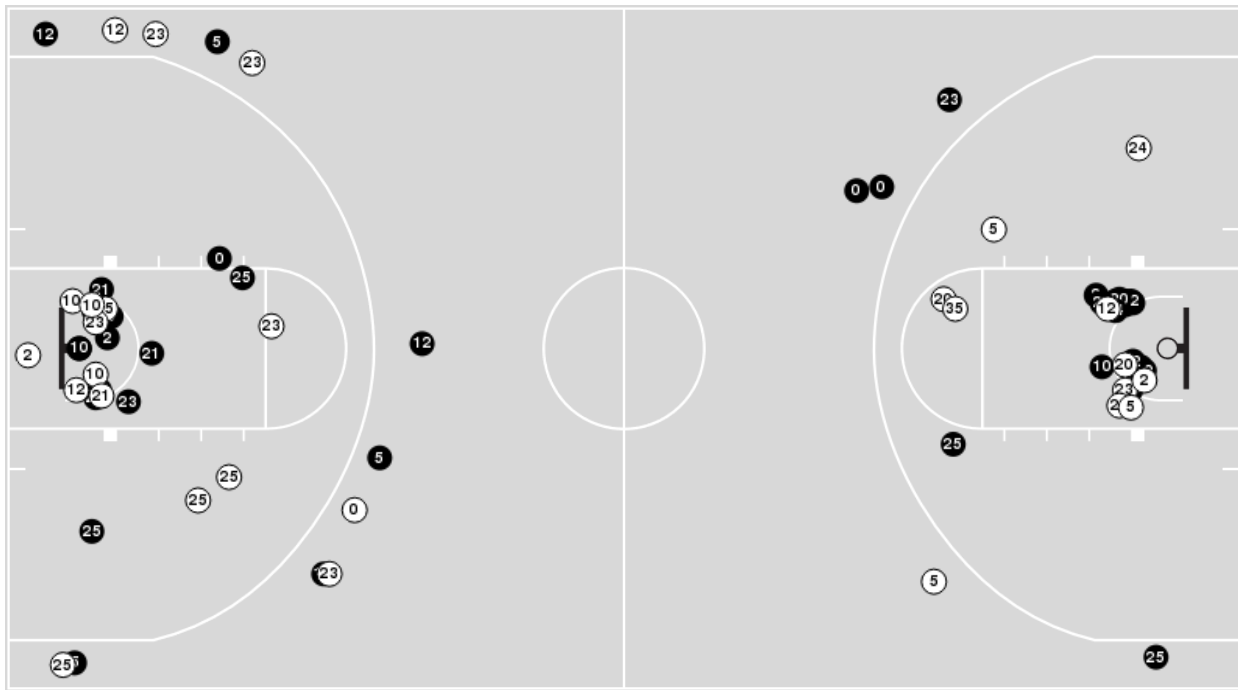

Officials: Brian Hall, Tiffany Bird, Fatou Cissoko-Stephens

Players => AllFG Types=>AllResults=>All

South Carolina

All Field Goals