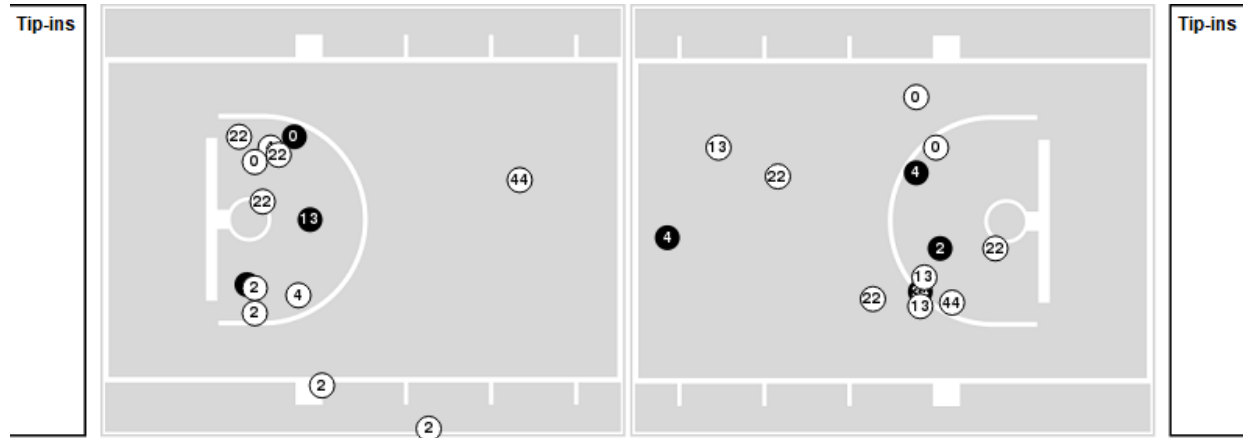

Blow Up Chart

● Made   ○ Missed   N - Player Number

Kentucky	M/A	%
Field Goals	15/61	25
2 Points	11/43	26
3 Points	4/18	22
Free Throws	2/6	33

Kentucky	M/A	%
Points in the Paint	14 (7 / 25)	28
Fast Break Points	6 (4/4)	100
Second Chance Points	5 (2/13)	15
Effective FG%	28