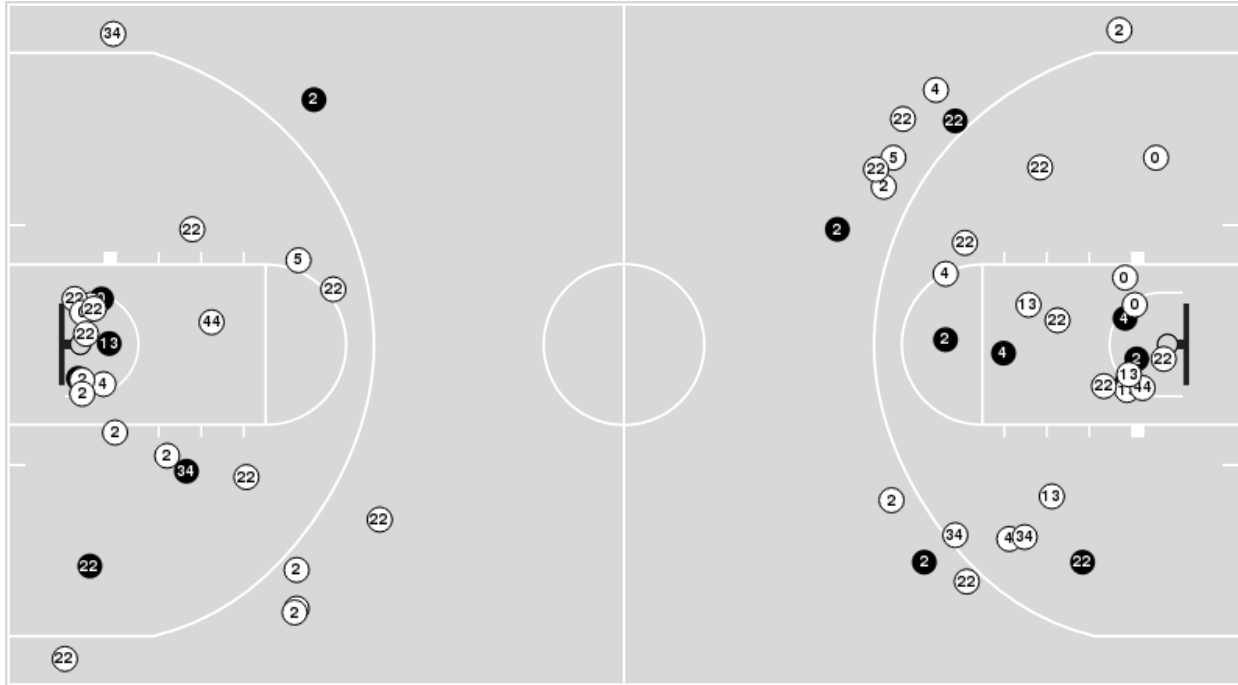

Players => AllFG Types=>AllResults=>All
Kentucky

All Field Goals