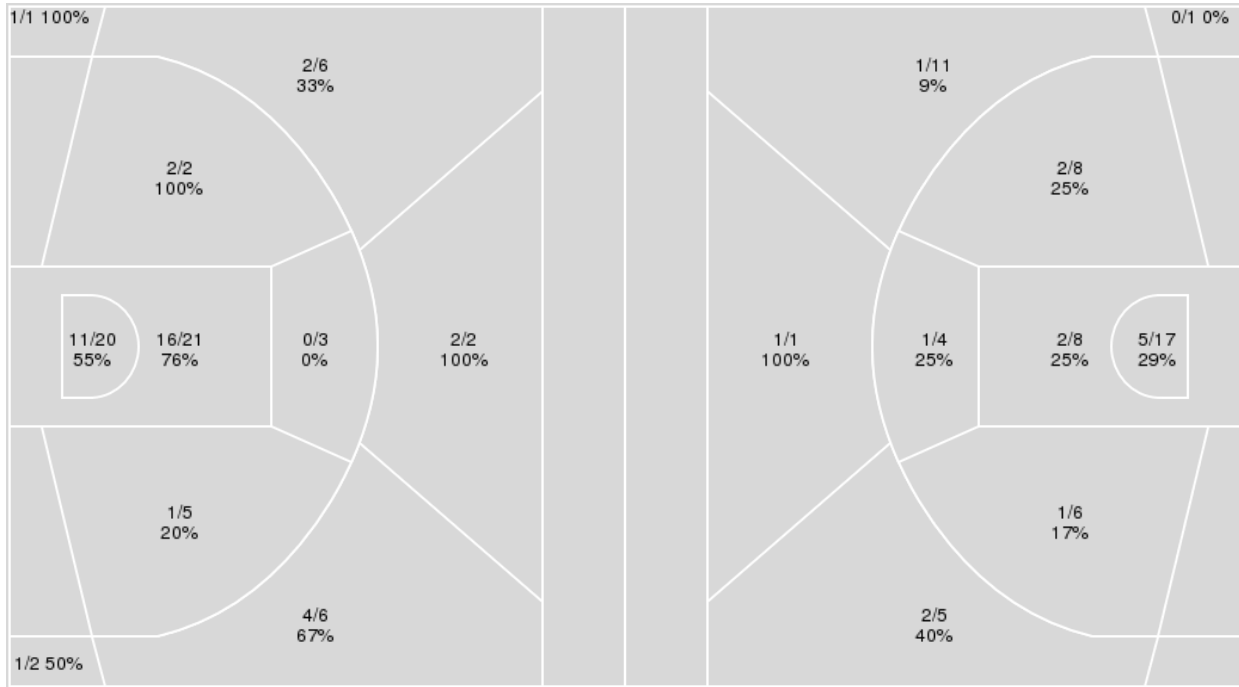

Officials: Brian Hall, Tiffany Bird, Fatou Cissoko-Stephens

{ Players => All; } FG Types => All; Results => All;

{ Players => All; } FG Types => All; Results => All;

South Carolina

Kentucky

South Carolina	M/A	%
Field Goals	40/68	59
2 Points	30/51	59
3 Points	10/17	59
Free Throws	8/12	67

Kentucky	M/A	%
Field Goals	15/61	25
2 Points	11/43	26
3 Points	4/18	22
Free Throws	2/6	33