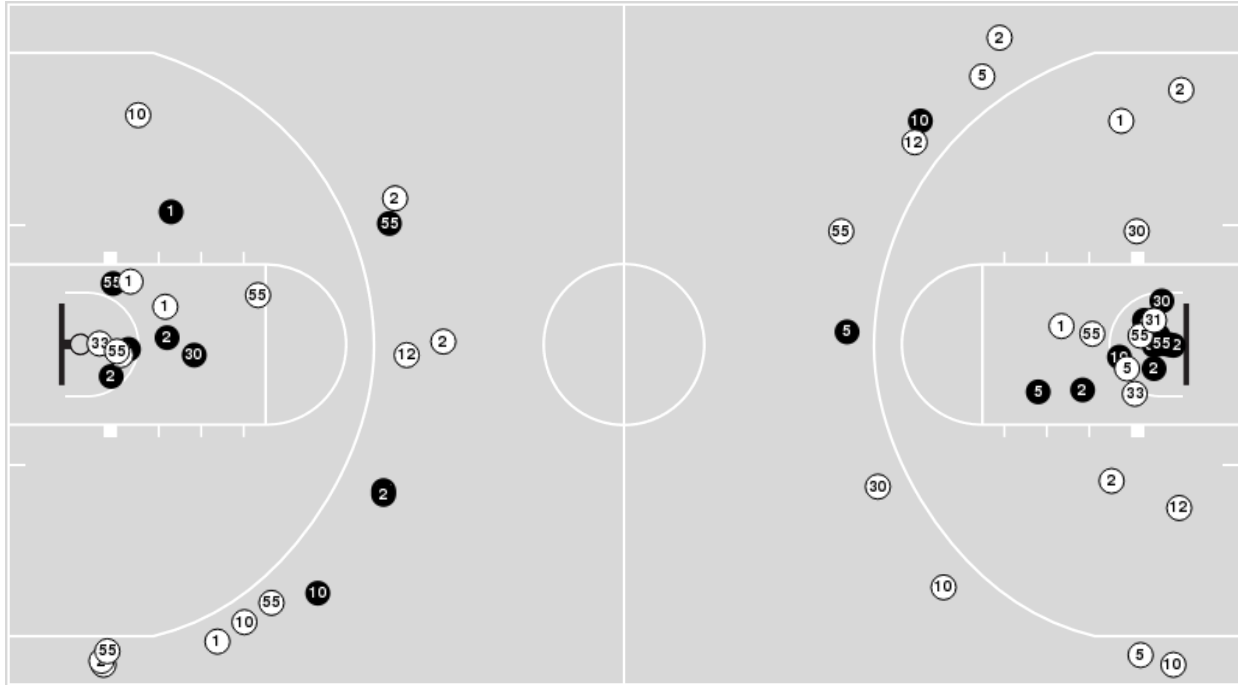

Players => AllFG Types=>AllResults=>All
South Carolina

All Field Goals