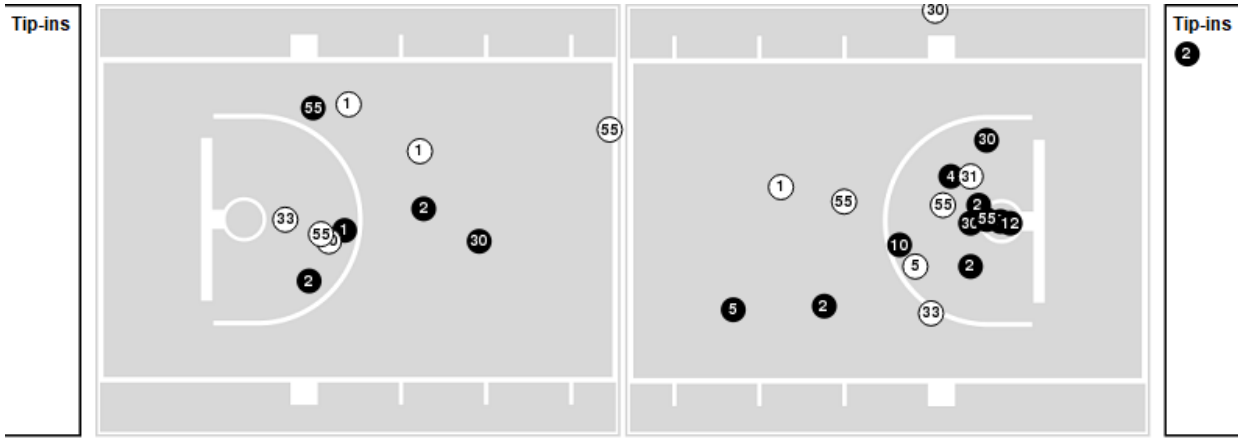

Blow Up Chart

● Made   ○ Missed   N - Player Number

South Carolina	M/A	%
Field Goals	24/59	41
2 Points	17/35	49
3 Points	7/24	29
Free Throws	16/18	89

South Carolina	M/A	%
Points in the Paint	32 (16 / 28)	57
Fast Break Points	2 (1/1)	100
Second Chance Points	16 (11/17)	65
Effective FG%	47