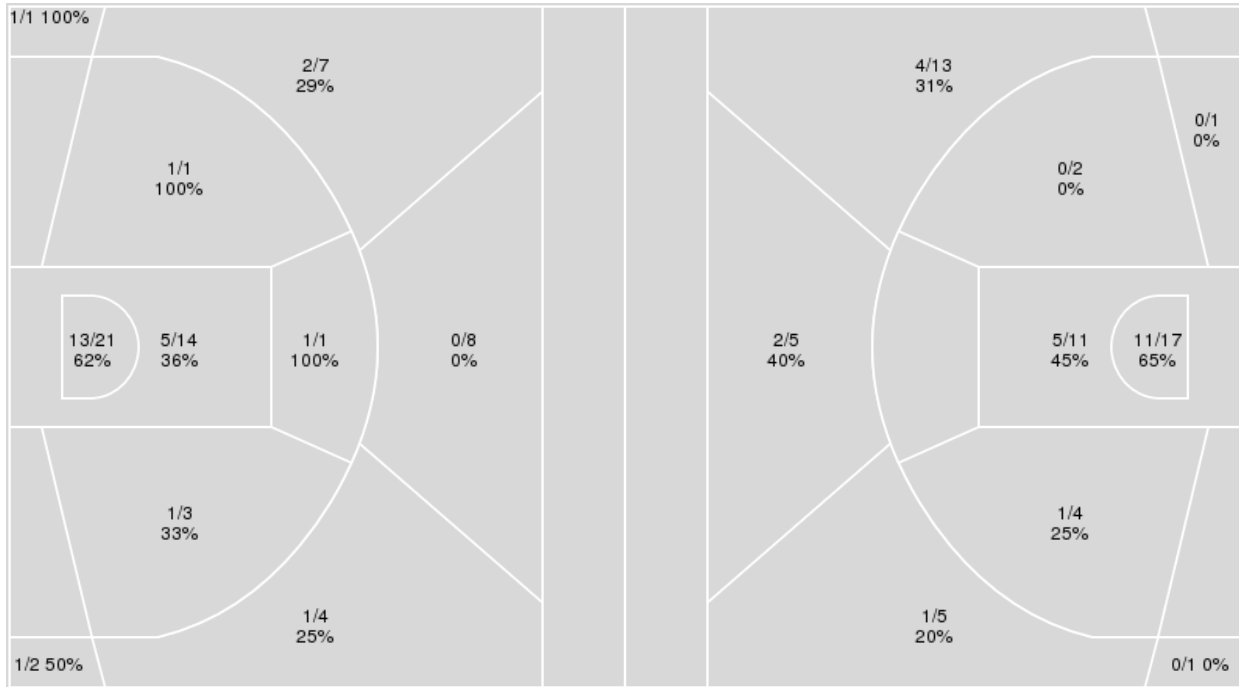

Officials: Terry Oglesby, Vladimir Voyard-Tadal, Owen Shortt

{ Players => 0, 1, 2, 4, 5, 10, 11, 12, 13, 14, 15, 23, 31, 33, 35, 45, 55, 75; } FG Types => All; Results => All;

Missouri

South Carolina

Missouri	M/A	%
Field Goals	26/62	42
2 Points	21/40	52
3 Points	5/22	23
Free Throws	12/18	67

South Carolina	M/A	%
Field Goals	24/59	41
2 Points	17/35	49
3 Points	7/24	29
Free Throws	16/18	89