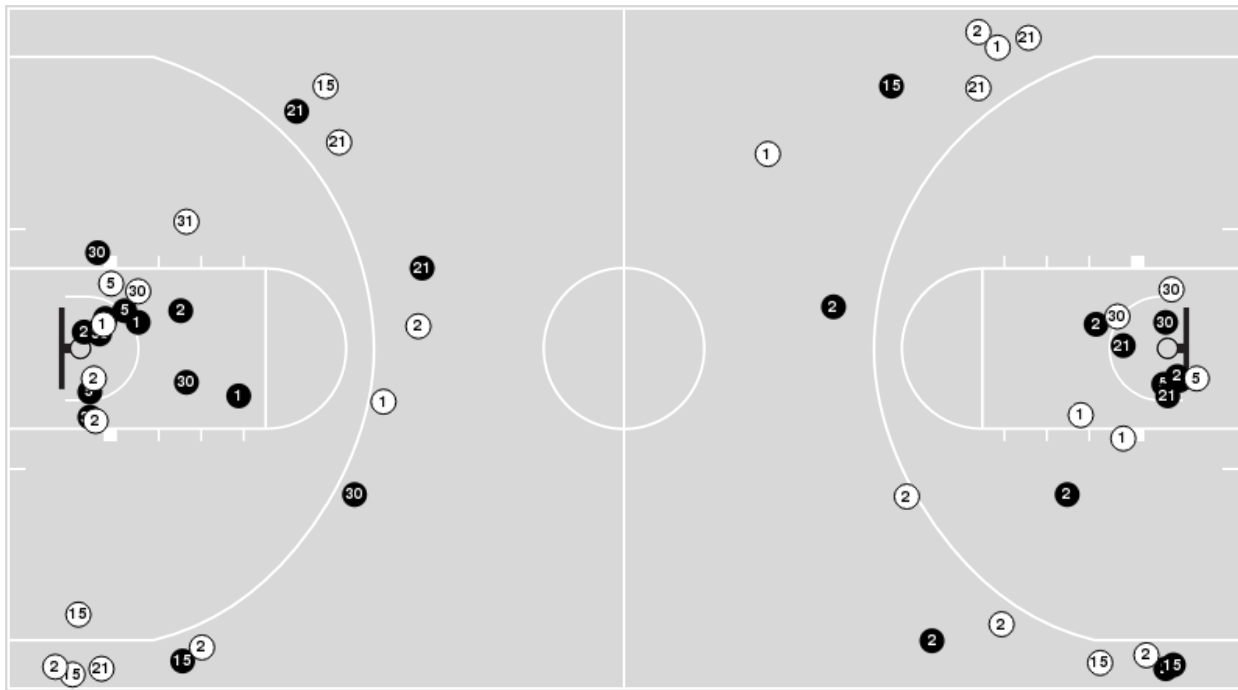

Officials: Pat Adams, Doug Simons, Kip Kissinger

Players => 0, 1, 2, 4, 5, 6, 10, 13, 14, 15, 21, 23, 30, 31 FG Types=>All Results=>All

South Carolina

All Field Goals