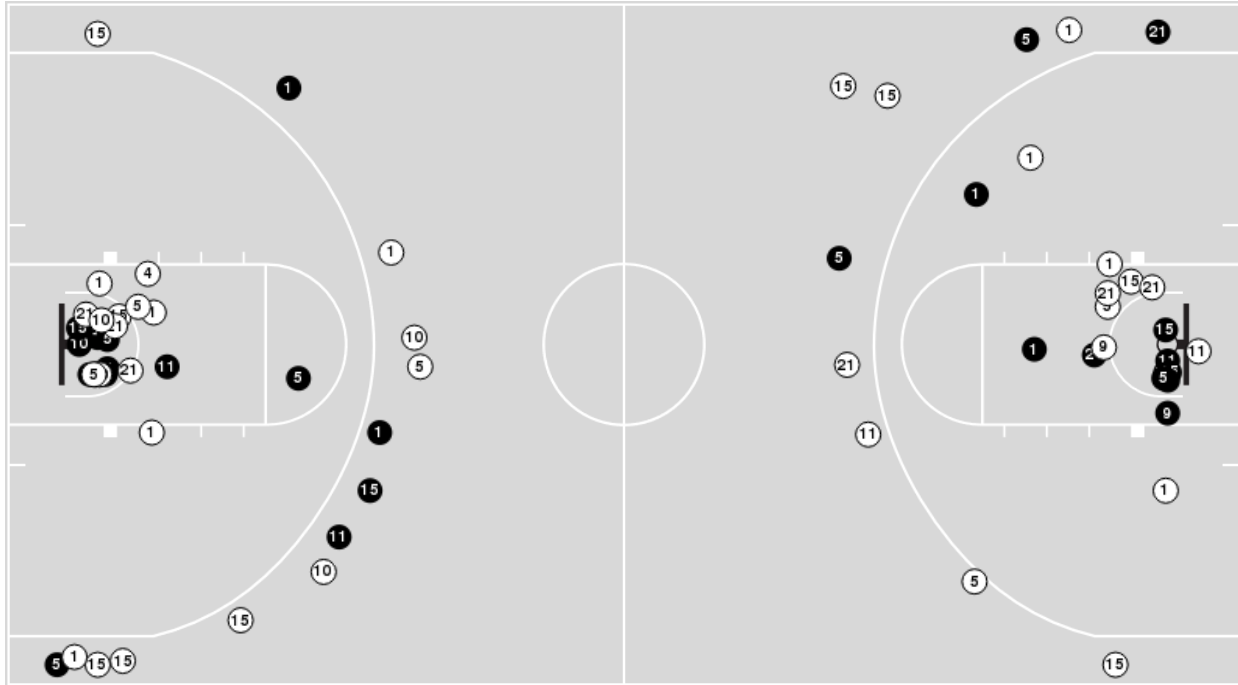

Officials: Pat Adams, Doug Simons, Kip Kissinger

Players => 1, 2, 3, 4, 5, 7, 9, 10, 11, 12, 15, 20, 21, 22, 30, 32, 33FG Types=>AllResults=>All

#5/6 Florida

All Field Goals