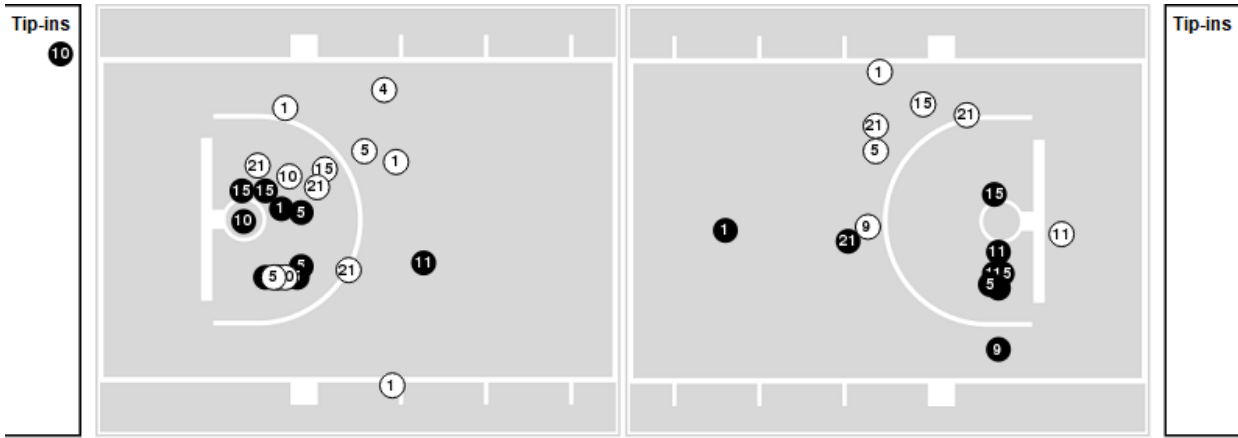

Blow Up Chart

● Made ○ Missed N - Player Number

#5/6 Florida	M/A	%
Field Goals	28/66	42
2 Points	20/42	48
3 Points	8/24	33
Free Throws	6/9	67

#5/6 Florida	M/A	%
Points in the Paint	36 (18 / 37)	49
Fast Break Points	22 (11/12)	92
Second Chance Points	18 (9/17)	53
Effective FG%	48