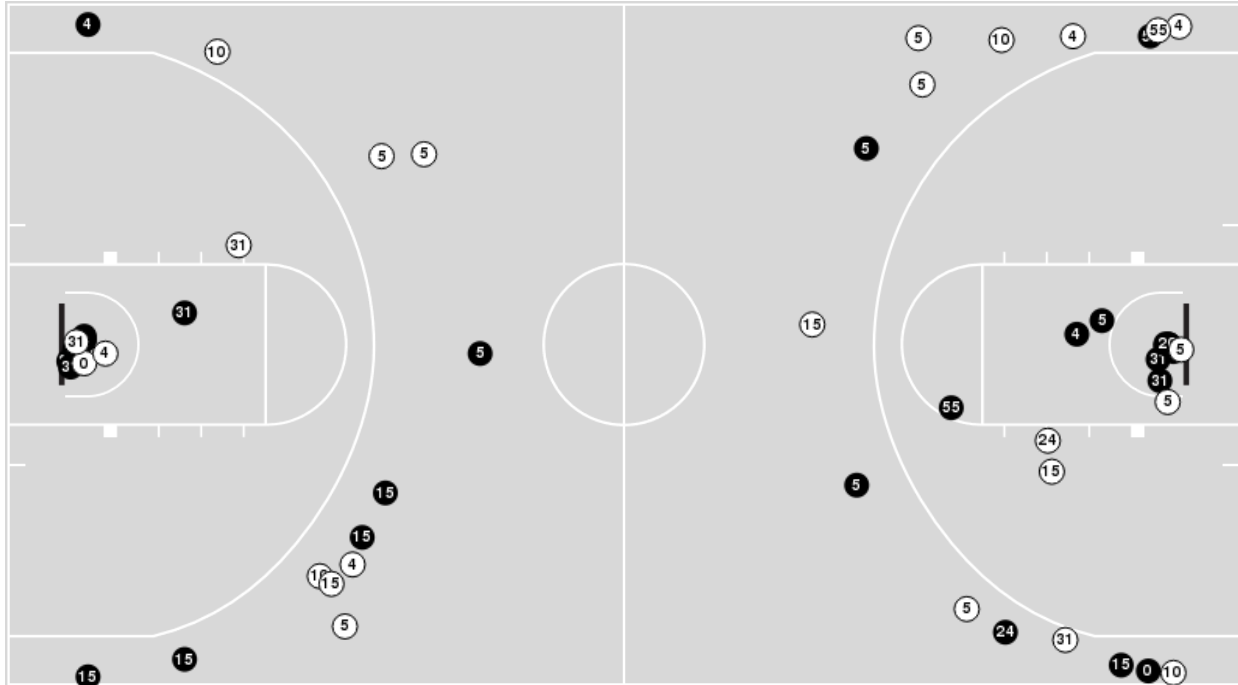

Players => All ; FG Types => All ; Results => All ;
South Carolina

All Field Goals