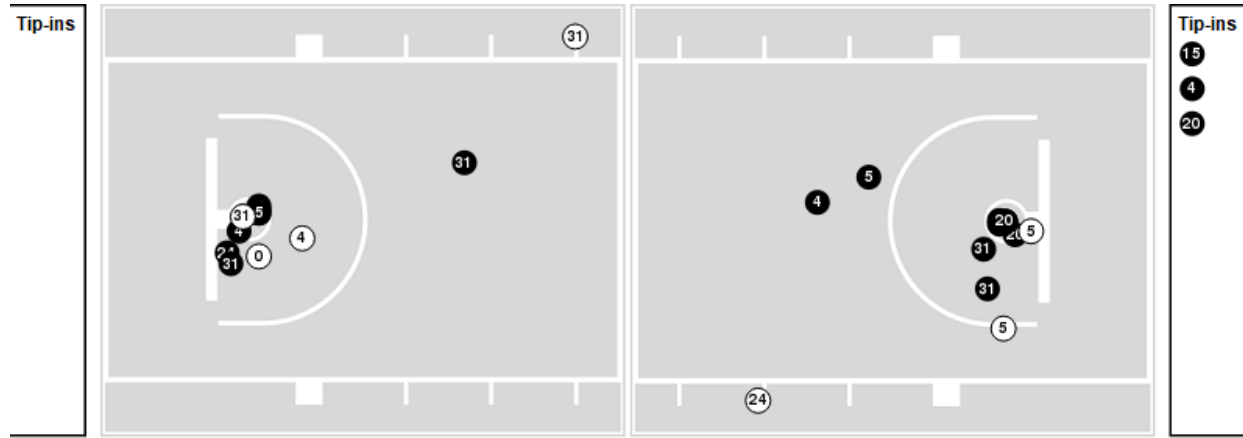

Shots in the Paint

N Made   **O** Missed   N - Player Number

South Carolina	M/A	%
Field Goals	31/56	55
2 Points	19/27	70
3 Points	12/29	41
Free Throws	12/15	80

South Carolina	M/A	%
Points in the Paint	36 (18/23)	78
Fast Break Points	9 (4/4)	100
Second Chance Points	15 (7/9)	78
Effective FG%	66