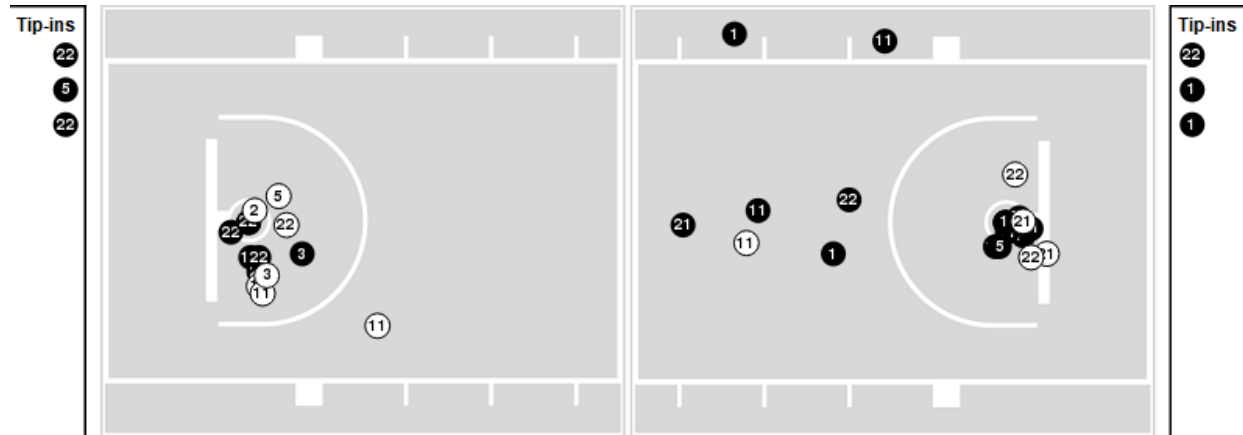

Shots in the Paint

● Made ○ Missed N - Player Number

NC State	M/A	%
Field Goals	31/57	54
2 Points	24/38	63
3 Points	7/19	37
Free Throws	19/30	63

NC State	M/A	%
Points in the Paint	42 (21/33)	64
Fast Break Points	15 (9/11)	82
Second Chance Points	21 (10/15)	67
Effective FG%	61