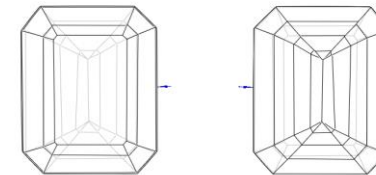

GEMMOLOGICAL REPORT | RAPPORT GEMMOLOGIQUE

Bellerophon Gemlab S.A.S
10 Place Vendôme, 75001 Paris France

REPORT No. R-00008772

September 21, 2020

Most of the data collected on your item is available online. It may include FTIR, EDXRF, PL532, PL313, UV-vis, LIBS and/or Raman

DETAILS & RESULTS

Description ..... One transparent gemstone

Weight ..... 3.288 ct

Measurements ..... 10.45 x 7.86 x 4.41 mm

Shape ..... Octagonal

Identification ..... Natural SPINEL

Colour ..... Orangy pink

Comment: No indications of any treatment

Image is approximate