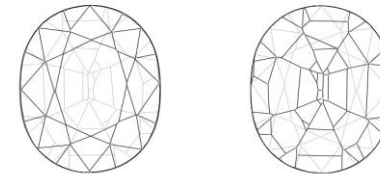

GEMMOLOGICAL REPORT | RAPPORT GEMMOLOGIQUE

Bellerophon Gemlab S.A.S
10 Place Vendôme, 75001 Paris France

REPORT No. R-00008792

September 21, 2020

Most of the data collected on your item is available online. It may include FTIR, EDXRF, PL532, PL313, UV-vis, LIBS and/or Raman

DETAILS & RESULTS

Description ..... One transparent gemstone

Weight ..... 4.443 ct

Measurements ..... 11.55 x 9.03 x 5.83 mm

Shape ..... Oval

Identification ..... Natural SPINEL

Colour ..... Purplish pink

Comment: No indications of any treatment

Image is approximate