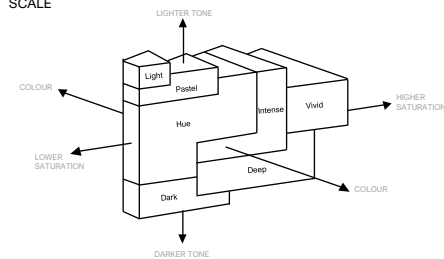

Cutting characteristics

BELLEROPHON COLOUR SCALE