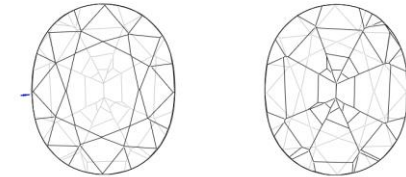

GEMMOLOGICAL REPORT | RAPPORT GEMMOLOGIQUE

Bellerophon Gemlab S.A.S
10 Place Vendôme, 75001 Paris France

REPORT No. R-00008809

September 21, 2020

Most of the data collected on your item is available online. It may include FTIR, EDXRF, PL532, PL313, UV-vis, LIBS and/or Raman

DETAILS & RESULTS

Description ..... One transparent gemstone

Weight ..... 6.651 ct

Measurements ..... 13.86 x 10.96 x 6.33 mm

Shape ..... Oval

Identification ..... Natural SPINEL

Colour ..... Purplish pink

Comment: No indications of any treatment

Image is approximate