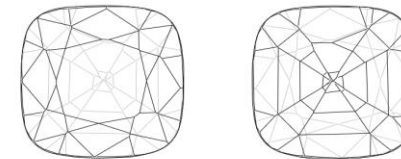

GEMMOLOGICAL REPORT | RAPPORT GEMMOLOGIQUE

Bellerophon Gemlab S.A.S
10 Place Vendôme, 75001 Paris France

REPORT No. R-000008849

November 6, 2020

Most of the data collected on your item is available online. It may include FTIR, EDXRF, PL532, PL313, UV-vis, LIBS and/or Raman

DETAILS & RESULTS

Description ..... One transparent gemstone

Weight ..... 1.063 ct

Measurements ..... 5.91 x 5.89 x 4.04 mm

Shape ..... Cushion

Identification ..... Natural SPINEL

Colour ..... Orange

Comment: No indications of any treatment

Image is approximate