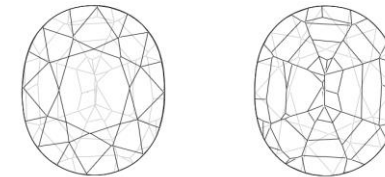

GEMMOLOGICAL REPORT | RAPPORT GEMMOLOGIQUE

Bellerophon Gemlab S.A.S
10 Place Vendôme, 75001 Paris France

REPORT No. R-202035619

December 17, 2020

Most of the data collected on your item is available online. It may include FTIR, EDXRF, PL532, PL313, UV-vis, LIBS and/or Raman

DETAILS & RESULTS

Description ..... One transparent gemstone

Weight ..... 3.719 ct

Measurements ..... 10.83 x 8.54 x 5.49 mm

Shape ..... Oval

Identification ..... Natural SPINEL

Colour ..... Grey

Comment: No indications of any treatment

Image is approximate