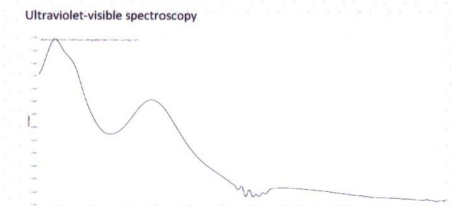

GEMMOLOGICAL REPORT

image is approximate

Date 25-Aug-20
Report number R-202032087
Weight ..... 2.035 carats
Measurements ..... 9.06 x 6.68 x 4.44 mm
Shape ..... Oval
Identification ..... Natural Spinel
Colour ..... Orangy Pink
Comment : No indication of any treatment