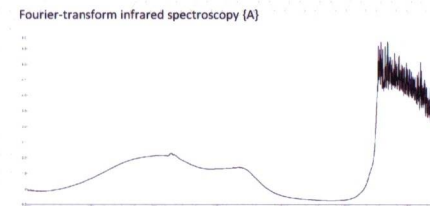

GEMMOLOGICAL REPORT

image is approximate

Date 25-Aug-20
Report number R-202032087
Weight ..... 2.035 carats
Measurements ..... 9.06 x 6.68 x 4.44 mm
Shape ..... Oval
Identification ..... Natural Spinel
Colour ..... Orangy Pink
Comment : No indication of any treatment