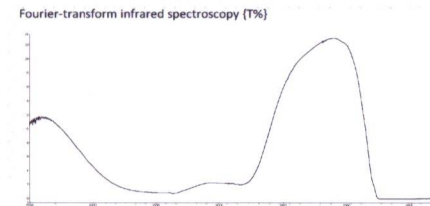

GEMMOLOGICAL REPORT

image is approximate

Date 25-Aug-20
Report number R-202032087
Weight ..... 2.035 carats
Measurements ..... 9.06 x 6.68 x 4.44 mm
Shape ..... Oval
Identification ..... Natural Spinel
Colour ..... Orangy Pink
Comment : No indication of any treatment