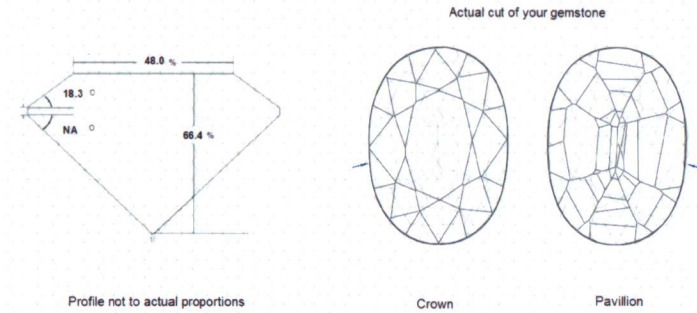

GEMMOLOGICAL REPORT

image is approximate

Date 25-Aug-20
Report number R-202032087
Weight ..... 2.035 carats
Measurements ..... 9.06 x 6.68 x 4.44 mm
Shape ..... Oval
Identification ..... Natural Spinel
Colour ..... Orangy Pink
Comment : No indication of any treatment

T. Rozet, ATC

M.P.H Curti, GG