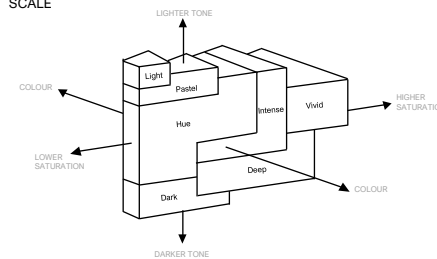

BELLEROPHON
COLOUR
SCALE